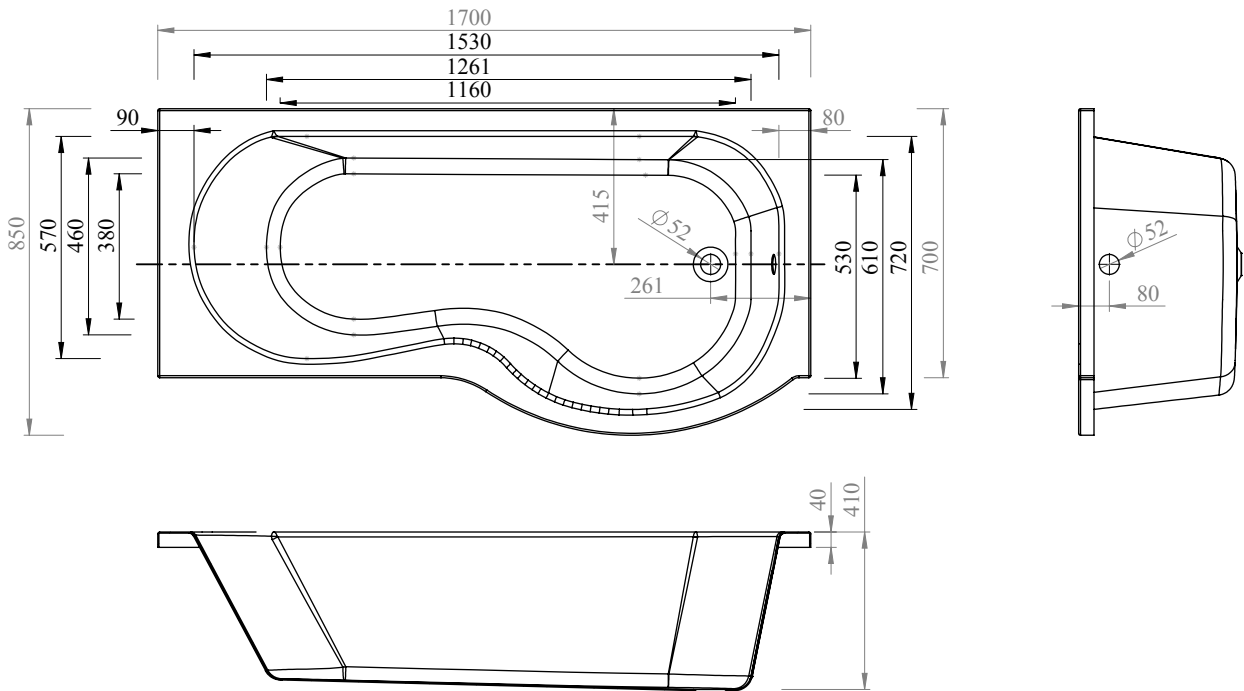

Screen Height 1435mm

Information:

- Includes shower enclosure (screen), bath, front panel & end panel
- 200L Capacity
- Bath Panel is 510mm high

- Bath & Shower screen height 2045mm
- Bath height with panel fitted 545mm
- Shower Screen is 720mm wide

In line with the CE standards for this type of product, there may be a manufacturers tolerance of approximately +/- 2% on the overall dimensions and finish on these products. As per our terms and conditions of guarantee, we cannot be held responsible for the use of dimensions shown for first fix without the actual products on site. All dimensions stated are nominal and are subject to manufacturing tolerances.