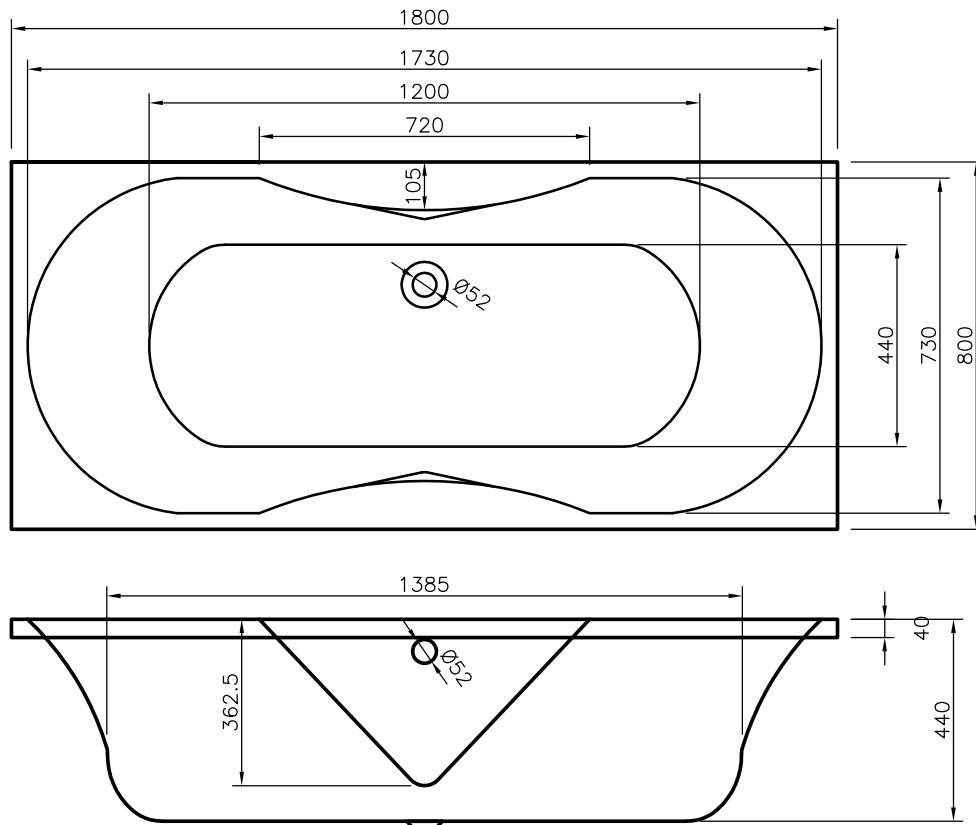

Phoenix

DESIGNED FOR YOU

Technical Data Sheet

Range: Luxury Bathing

Type: Ibiza

Code: BH006

Version/Date: v2 06/20

Information:

In line with the CE standards for this type of product, there may be a manufacturers tolerance of approximately +/- 2% on the overall dimensions and finish on these products. As per our terms and conditions of guarantee, we cannot be held responsible for the use of dimensions shown for first fix without the actual products on site. All dimensions stated are nominal and are subject to manufacturing tolerances.

Notes: Drawings may not be to scale. All dimensions in mm unless otherwise stated. Information correct at time of printing but subject to change at any time.