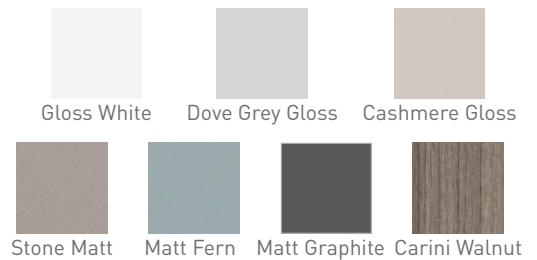

Unit Colours:

Phoenix Whirlpools Ltd. Unit 8, Leeds 27 Industrial Estate, Bruntcliffe Ave. Morley, Leeds LS27 0LL

Tel: 0113 201 2260 Email: sales@phoenix-uk.com Web: www.phoenix-uk.com