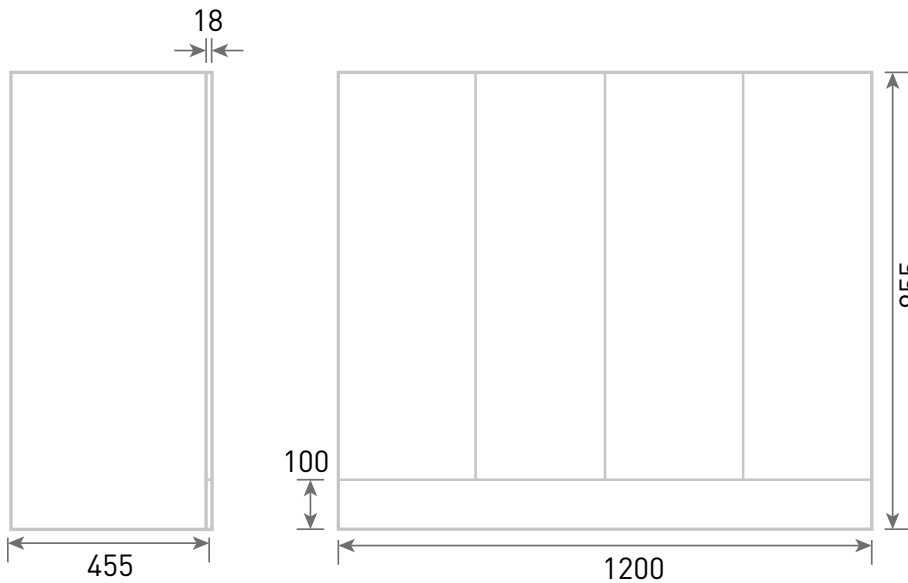

Range: Furniture

Type: Emma 120 Floor Unit & Ceramic Basin

Code: N050132 N050232 N050332 N050432 N050532 N050632 N050732 CB

Version/Date: v3 05/22

Information:

Guarantee/Aftercare: During installation extra care must be taken to avoid damaging the fittings. We provide a guarantee against faulty manufacture or materials (excluding serviceable parts), providing they have been installed, cared for and used in accordance with our instructions and good plumbing practice.