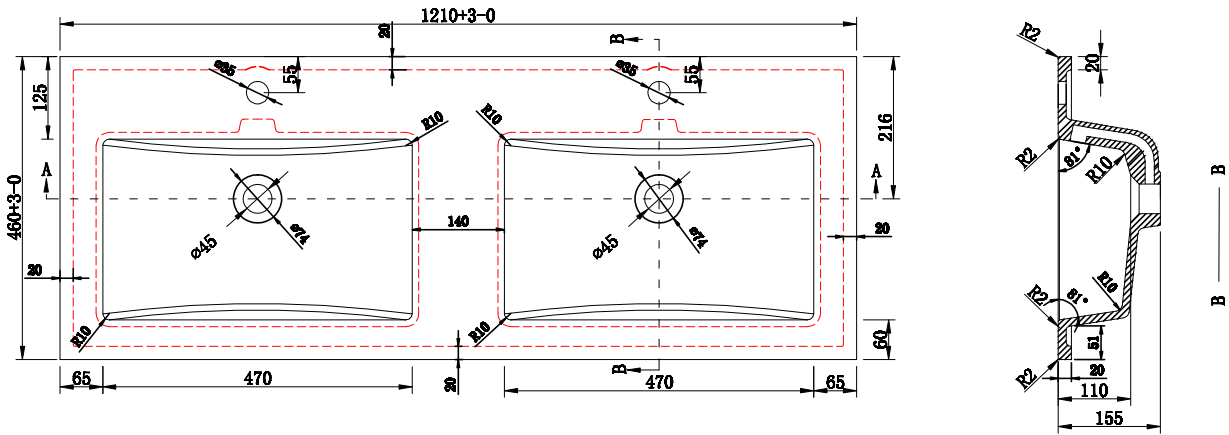

Range: Furniture

Type: Emma 120 Floor Unit & Ceramic Basin

Code: N050132 N050232 N050332 N050432 N050532 N050632 N050732 CB

Version/Date: v3 05/22

Information:

Guarantee/Aftercare: During installation extra care must be taken to avoid damaging the fittings. We provide a guarantee against faulty manufacture or materials (excluding serviceable parts), providing they have been installed, cared for and used in accordance with our instructions and good plumbing practice.