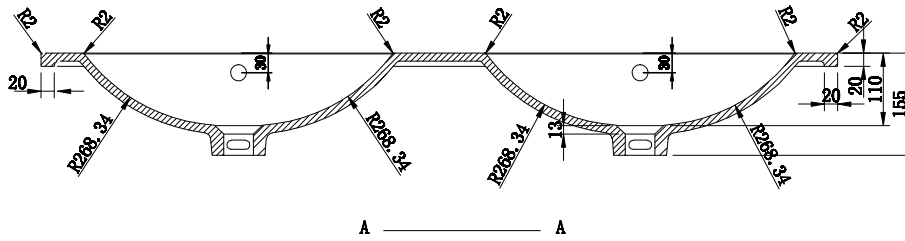

Range: Furniture

Type: Emma 120 Floor Unit & Ceramic Basin

Code: N050132 N050232 N050332 N050432 N050532 N050632 N050732 CB

Version/Date: v3 05/22

Information:

Guarantee/Aftercare: During installation extra care must be taken to avoid damaging the fittings. We provide a guarantee against faulty manufacture or materials (excluding serviceable parts), providing they have been installed, cared for and used in accordance with our instructions and good plumbing practice.