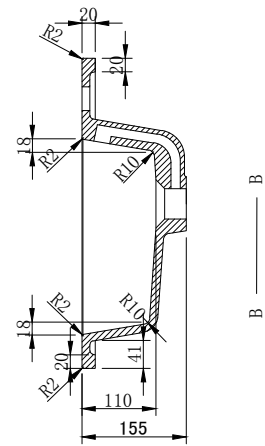

Range: Furniture

Type: Emma 90 Floor Unit & Ceramic/Mineral Cast Basin

Code: N050129 N050229 N050329 N050429 N050529 N050629 N050729 CB/TH

Version/Date: v2 02/21

**Information:**

**Guarantee/Aftercare:** During installation extra care must be taken to avoid damaging the fittings. We provide a guarantee against faulty manufacture or materials (excluding serviceable parts), providing they have been installed, cared for and used in accordance with our instructions and good plumbing practice.