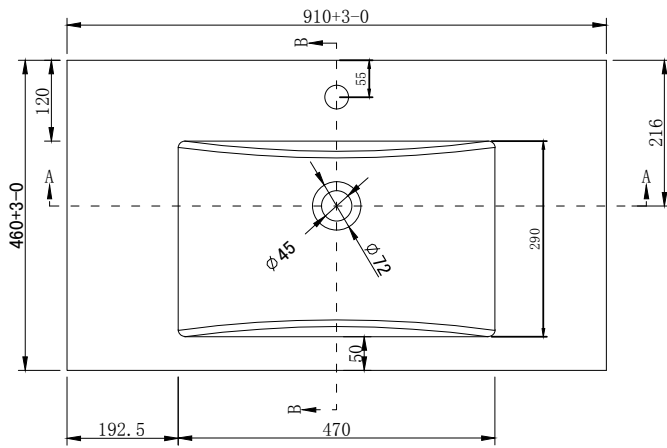

Range: Furniture

Type: Emma 90 Floor Unit & Ceramic/Mineral Cast Basin

Code: N050129 N050229 N050329 N050429 N050529 N050629 N050729 CB/TH

Version/Date: v2 02/21

**Information:**

**Guarantee/Aftercare:** During installation extra care must be taken to avoid damaging the fittings. We provide a guarantee against faulty manufacture or materials (excluding serviceable parts), providing they have been installed, cared for and used in accordance with our instructions and good plumbing practice.