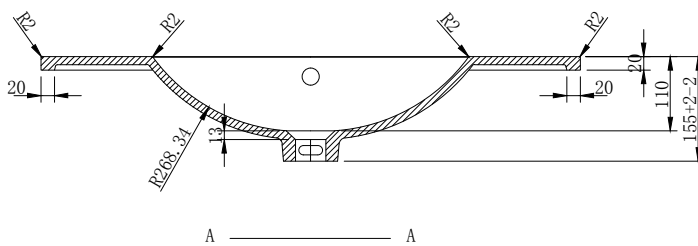

Range: Furniture

Type: Emma 90 Floor Unit & Ceramic/Mineral Cast Basin

Code: N050129 N050229 N050329 N050429 N050529 N050629 N050729 CB/TH

Version/Date: v2 02/21

**Information:**

**Guarantee/Aftercare:** During installation extra care must be taken to avoid damaging the fittings. We provide a guarantee against faulty manufacture or materials (excluding serviceable parts), providing they have been installed, cared for and used in accordance with our instructions and good plumbing practice.