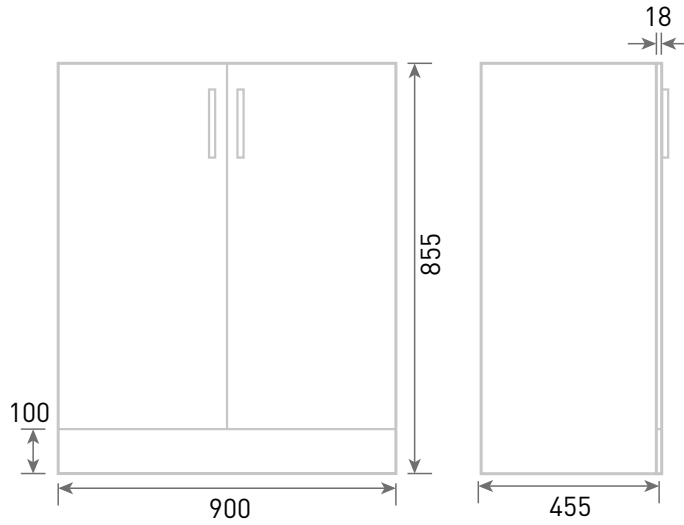

Range: Furniture

Type: Emma 90 Floor Unit & Ceramic/Mineral Cast Basin

Code: N050129 N050229 N050329 N050429 N050529 N050629 N050729 CB/TH

Version/Date: v2 02/21

**Information:**

**Guarantee/Aftercare:** During installation extra care must be taken to avoid damaging the fittings. We provide a guarantee against faulty manufacture or materials (excluding serviceable parts), providing they have been installed, cared for and used in accordance with our instructions and good plumbing practice.