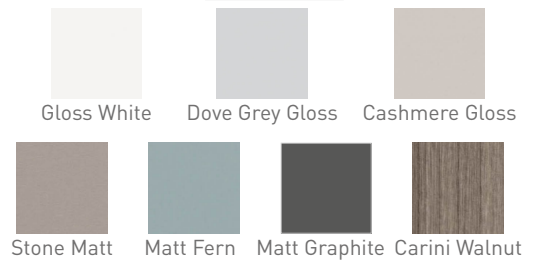

Unit Colours:

Phoenix Whirlpools Ltd. Unit 8, Leeds 27 Industrial Estate, Bruntcliffe Ave. Morley, Leeds LS27 0LL

Tel: 0113 201 2260 Email: sales@phoenix-uk.com Web: www.phoenix-uk.com