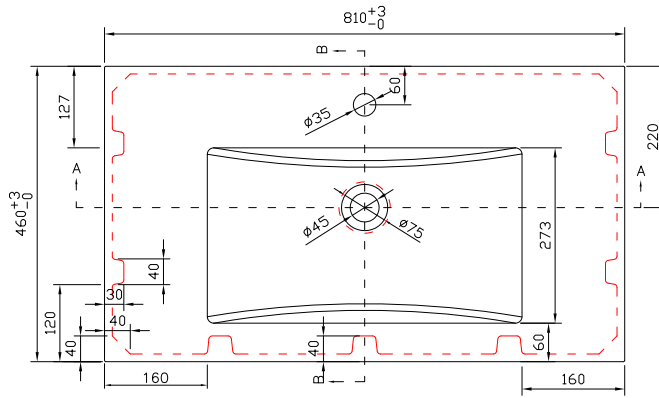

Range: Furniture

Type: Emma 80 Floor Unit & Ceramic Basin

Code: N050128 N050228 N050328 N050428 N050528 N050628 N050728 CB

Version/Date: v3 05/22

Information:

Guarantee/Aftercare: During installation extra care must be taken to avoid damaging the fittings. We provide a guarantee against faulty manufacture or materials (excluding serviceable parts), providing they have been installed, cared for and used in accordance with our instructions and good plumbing practice.