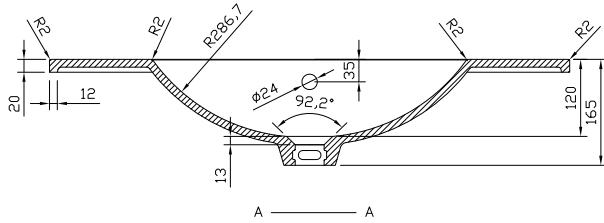

Range: Furniture

Type: Emma 80 Floor Unit & Ceramic Basin

Code: N050128 N050228 N050328 N050428 N050528 N050628 N050728 CB

Version/Date: v3 05/22

Information:

Guarantee/Aftercare: During installation extra care must be taken to avoid damaging the fittings. We provide a guarantee against faulty manufacture or materials (excluding serviceable parts), providing they have been installed, cared for and used in accordance with our instructions and good plumbing practice.