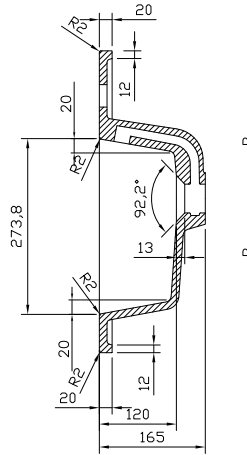

Range: Furniture

Type: Emma 80 Floor Unit & Ceramic Basin

Code: N050128 N050228 N050328 N050428 N050528 N050628 N050728 CB

Version/Date: v3 05/22

Information:

Guarantee/Aftercare: During installation extra care must be taken to avoid damaging the fittings. We provide a guarantee against faulty manufacture or materials (excluding serviceable parts), providing they have been installed, cared for and used in accordance with our instructions and good plumbing practice.