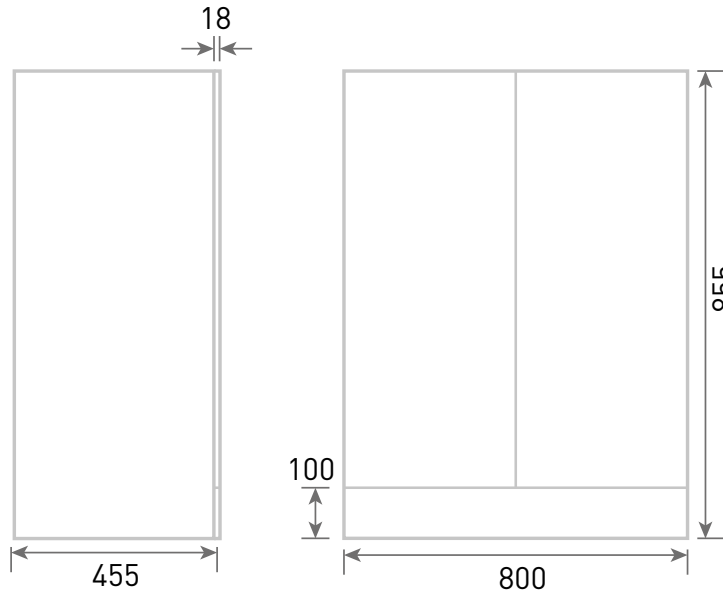

Range: Furniture

Type: Emma 80 Floor Unit & Ceramic Basin

Code: N050128 N050228 N050328 N050428 N050528 N050628 N050728 CB

Version/Date: v3 05/22

Information:

Guarantee/Aftercare: During installation extra care must be taken to avoid damaging the fittings. We provide a guarantee against faulty manufacture or materials (excluding serviceable parts), providing they have been installed, cared for and used in accordance with our instructions and good plumbing practice.