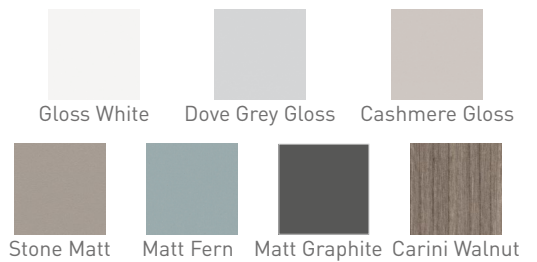

Unit Colours:

Phoenix Whirlpools Ltd. Unit 8, Leeds 27 Industrial Estate, Bruntcliffe Ave. Morley, Leeds LS27 0LL

Tel: 0113 201 2260 Email: sales@phoenix-uk.com Web: www.phoenix-uk.com