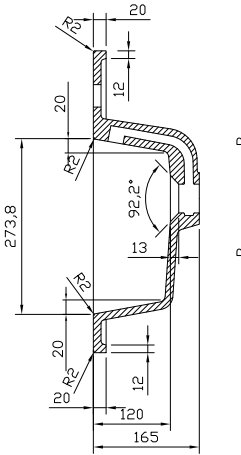

Range: Furniture

Type: Emma 80 Floor Unit & Ceramic/Mineral Cast Basin

Code: N050128 N050228 N050328 N050428 N050528 N050628 N050728 CB/TH

Version/Date: v2 02/21

Information:

Guarantee/Aftercare: During installation extra care must be taken to avoid damaging the fittings. We provide a guarantee against faulty manufacture or materials (excluding serviceable parts), providing they have been installed, cared for and used in accordance with our instructions and good plumbing practice.