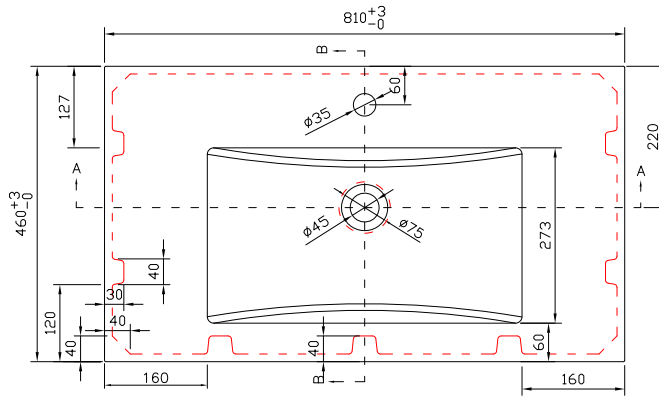

Range: Furniture

Type: Emma 80 Floor Unit & Ceramic/Mineral Cast Basin

Code: N050128 N050228 N050328 N050428 N050528 N050628 N050728 CB/TH

Version/Date: v2 02/21

Information:

Guarantee/Aftercare: During installation extra care must be taken to avoid damaging the fittings. We provide a guarantee against faulty manufacture or materials (excluding serviceable parts), providing they have been installed, cared for and used in accordance with our instructions and good plumbing practice.