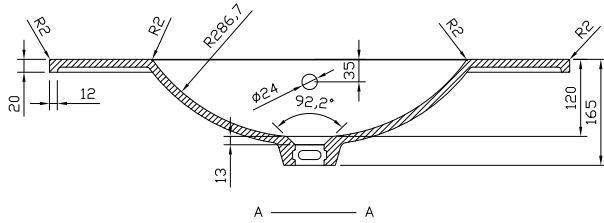

Range: Furniture

Type: Emma 80 Floor Unit & Ceramic/Mineral Cast Basin

Code: N050128 N050228 N050328 N050428 N050528 N050628 N050728 CB/TH

Version/Date: v2 02/21

Information:

Guarantee/Aftercare: During installation extra care must be taken to avoid damaging the fittings. We provide a guarantee against faulty manufacture or materials (excluding serviceable parts), providing they have been installed, cared for and used in accordance with our instructions and good plumbing practice.