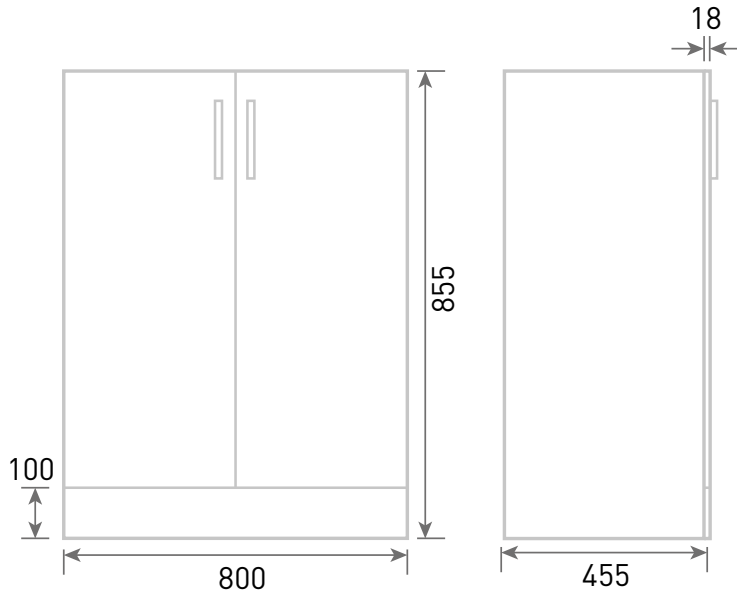

Range: Furniture

Type: Emma 80 Floor Unit & Ceramic/Mineral Cast Basin

Code: N050128 N050228 N050328 N050428 N050528 N050628 N050728 CB/TH

Version/Date: v2 02/21

Information:

Guarantee/Aftercare: During installation extra care must be taken to avoid damaging the fittings. We provide a guarantee against faulty manufacture or materials (excluding serviceable parts), providing they have been installed, cared for and used in accordance with our instructions and good plumbing practice.