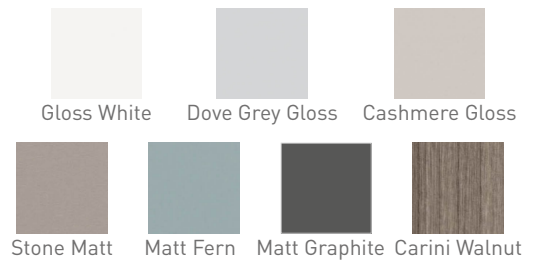

Unit Colours:

Phoenix Whirlpools Ltd. Unit 8, Leeds 27 Industrial Estate, Bruntcliffe Ave. Morley, Leeds LS27 0LL

Tel: 0113 201 2260 Email: sales@phoenix-uk.com Web: www.phoenix-uk.com