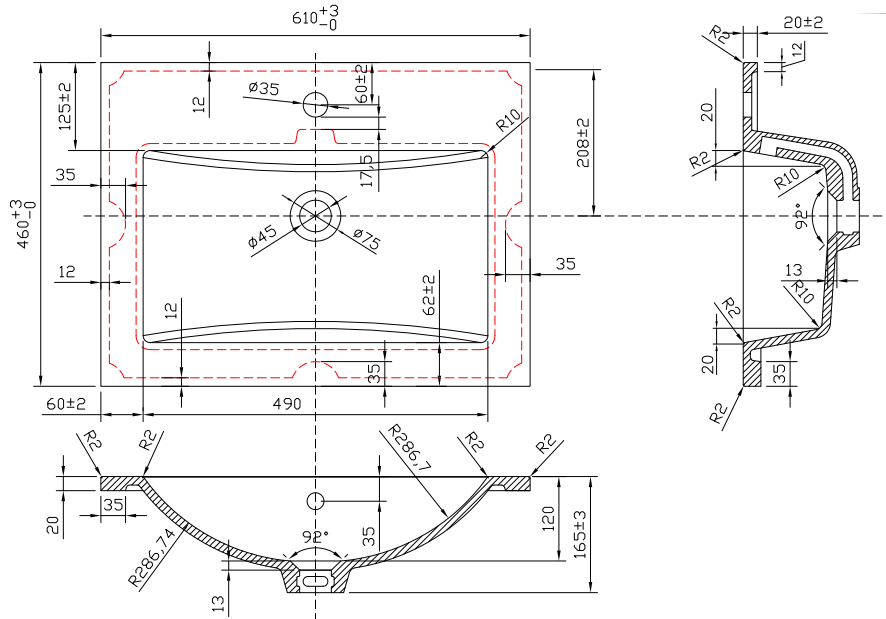

Range: Furniture

Type: Emma 60 Floor Unit & Ceramic Basin

Code: N050126 N050226 N050326 N050426 N050526 N050626 N050726 CB

Version/Date: v3 05/22

Information:

Guarantee/Aftercare: During installation extra care must be taken to avoid damaging the fittings. We provide a guarantee against faulty manufacture or materials (excluding serviceable parts), providing they have been installed, cared for and used in accordance with our instructions and good plumbing practice.