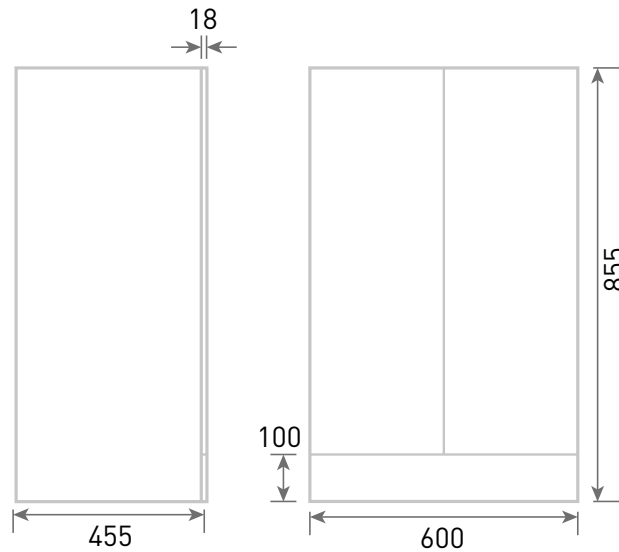

Range: Furniture

Type: Emma 60 Floor Unit & Ceramic Basin

Code: N050126 N050226 N050326 N050426 N050526 N050626 N050726 CB

Version/Date: v3 05/22

Information:

Guarantee/Aftercare: During installation extra care must be taken to avoid damaging the fittings. We provide a guarantee against faulty manufacture or materials (excluding serviceable parts), providing they have been installed, cared for and used in accordance with our instructions and good plumbing practice.