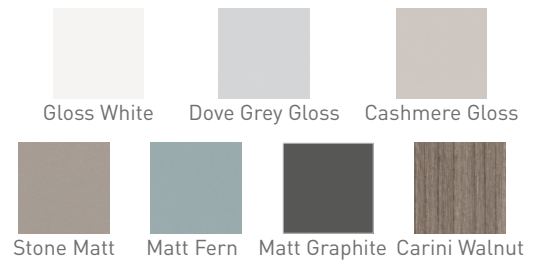

Unit Colours:

Phoenix Whirlpools Ltd. Unit 8, Leeds 27 Industrial Estate, Bruntcliffe Ave. Morley, Leeds LS27 0LL

Tel: 0113 201 2260 Email: sales@phoenix-uk.com Web: www.phoenix-uk.com