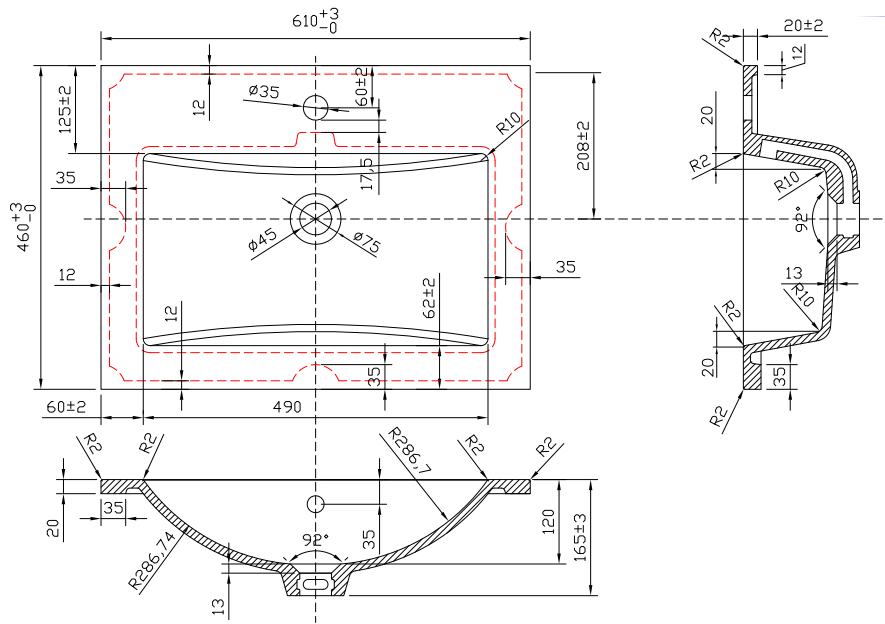

Range: Furniture

Type: Emma 60 Floor Unit & Ceramic/Mineral Cast Basin

Code: N050126 N050226 N050326 N050426 N050526 N050626 N050726 CB/TH

Version/Date: v2 02/21

Information:

Guarantee/Aftercare: During installation extra care must be taken to avoid damaging the fittings. We provide a guarantee against faulty manufacture or materials (excluding serviceable parts), providing they have been installed, cared for and used in accordance with our instructions and good plumbing practice.