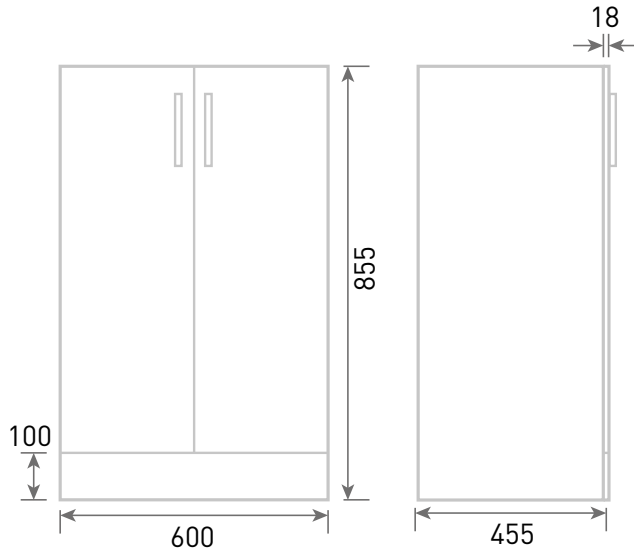

Range: Furniture

Type: Emma 60 Floor Unit & Ceramic/Mineral Cast Basin

Code: N050126 N050226 N050326 N050426 N050526 N050626 N050726 CB/TH

Version/Date: v2 02/21

Information:

Guarantee/Aftercare: During installation extra care must be taken to avoid damaging the fittings. We provide a guarantee against faulty manufacture or materials (excluding serviceable parts), providing they have been installed, cared for and used in accordance with our instructions and good plumbing practice.