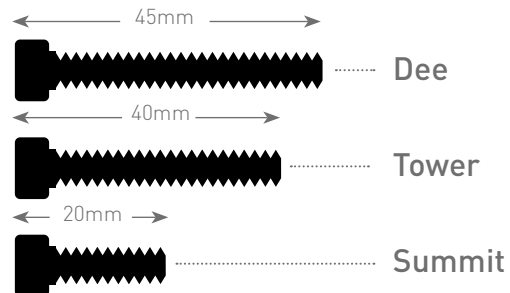

Finishes:

Chrome

Guarantee/Aftercare: During installation extra care must be taken to avoid damaging the fittings. We provide a guarantee against faulty manufacture or materials (excluding serviceable parts), providing they have been installed, cared for and used in accordance with our instructions and good plumbing practice.

Phoenix Whirlpools Ltd. Unit 8, Leeds 27 Industrial Estate, Bruntcliffe Ave. Morley, Leeds LS27 0LL

Tel: (Sales) +44 (0)113 2012260 Fax: +44 (0)113 2012268 Email: sales@phoenix-uk.co.uk Web: www.phoenix-uk.co.uk

Notes: Drawings may not be to scale. All dimensions in mm unless otherwise stated. Information correct at time of printing but subject to change at any time.