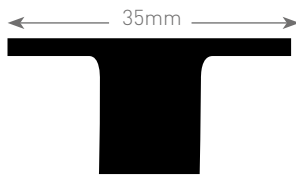

Finishes:

Chrome

Guarantee/Aftercare: During installation extra care must be taken to avoid damaging the fittings. We provide a guarantee against faulty manufacture or materials (excluding serviceable parts), providing they have been installed, cared for and used in accordance with our instructions and good plumbing practice.

Phoenix Whirlpools Ltd. Unit 8, Leeds 27 Industrial Estate, Bruntcliffe Ave. Morley, Leeds LS27 0LL

Tel: (Sales) +44 (0)113 2012260 Fax: +44 (0)113 2012268 Email: sales@phoenix-uk.co.uk Web: www.phoenix-uk.co.uk

Notes: Drawings may not be to scale. All dimensions in mm unless otherwise stated. Information correct at time of printing but subject to change at any time.