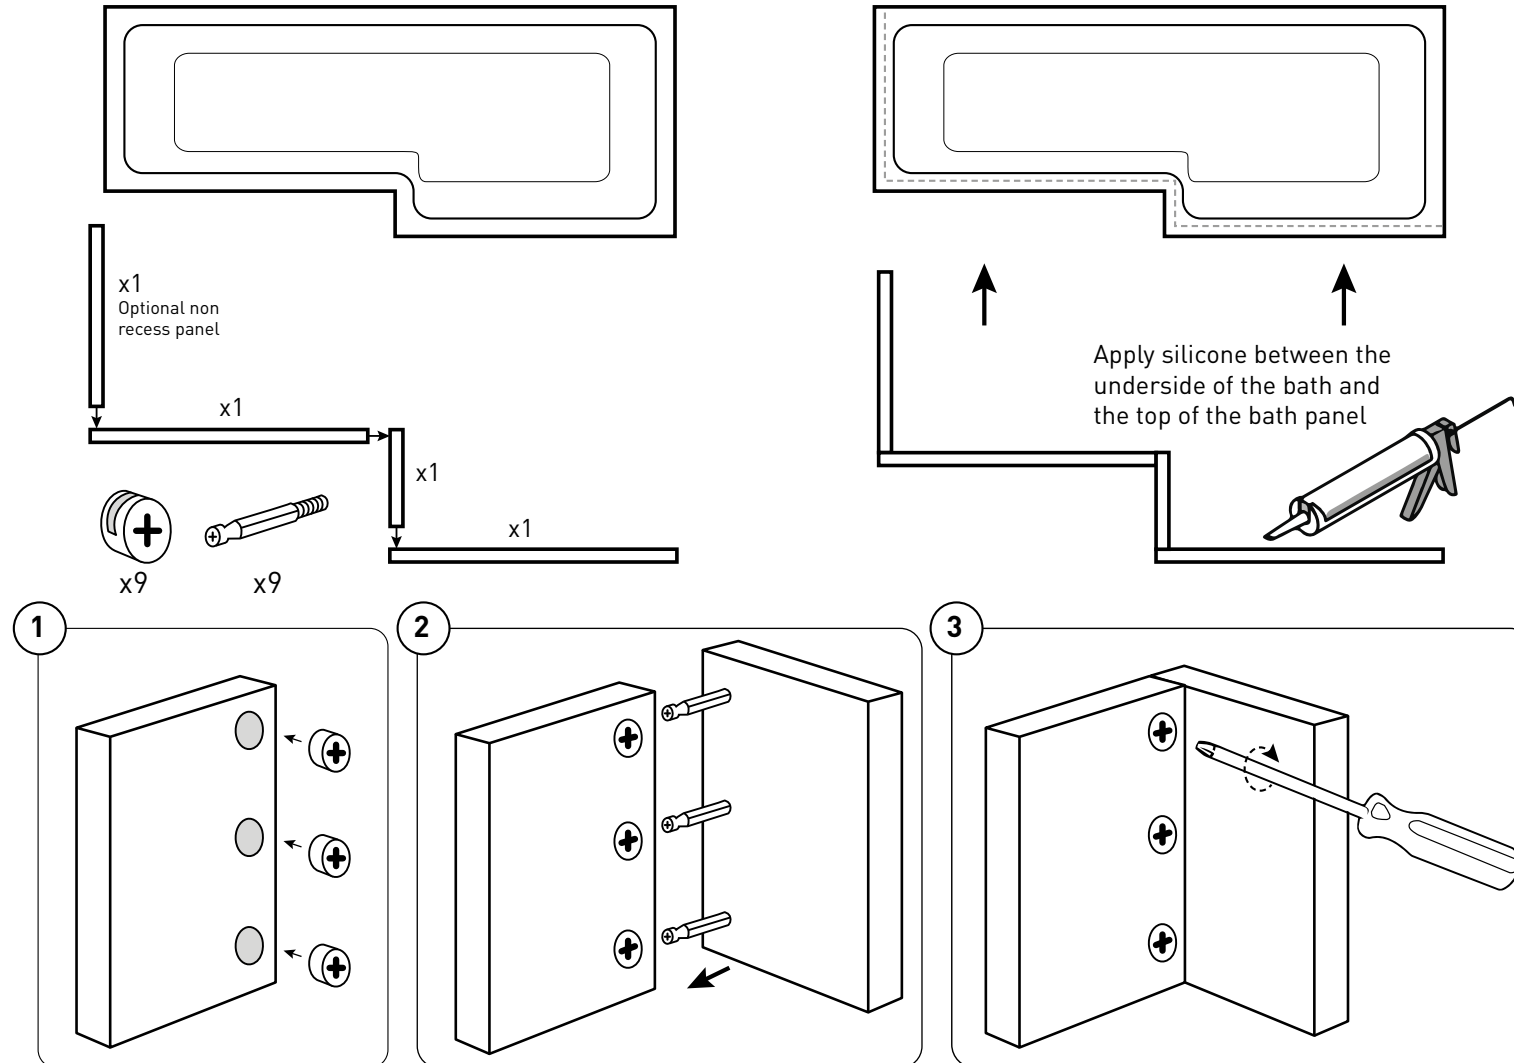

Phoenix

DESIGNED FOR YOU

FITTING GUIDE

Range: Luxury Bathing

Type: Qube

Code: BH023 BH022 (reflected)

Version/Date: v3 02/20

Finishes:

White

Phoenix Whirlpools Ltd. Unit 8, Leeds 27 Industrial Estate, Bruntcliffe Avenue, Morley, Leeds LS27 0LL

Tel: (Sales) +44 (0)113 2012260 Fax: +44 (0)113 2012268 Email: sales@phoenix-uk.co.uk Web: www.phoenix-uk.co.uk

Guarantee/Aftercare: During installation extra care must be taken to avoid damaging the fittings. We provide a guarantee against faulty manufacture or materials (excluding serviceable parts), providing they have been installed, cared for and used in accordance with our instructions and good plumbing practice. Notes: Drawings may not be to scale. All dimensions in mm unless otherwise stated. Information correct at time of printing but subject to change at any time.