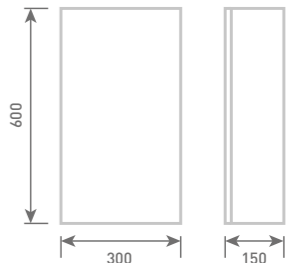

30 Single Door Wall Mounted Unit
W30 x H60 x D15

Gloss White	UF1082	£198
Dove Grey Gloss	UF2082	£198
Cashmere Gloss	UF3082	£198
Stone Matt	UF4082	£198
Matt Fern	UF5082	£198
Matt Graphite	UF7082	£198
Carini Walnut	UF6082	£198