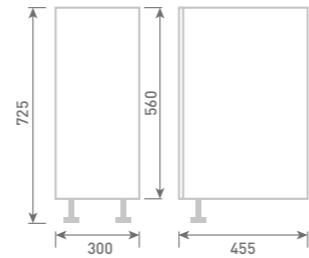

DEEP UNITS

Unit Colour

Gloss White	FF981	£504
Dove Grey Gloss	FF982	£504
Cashmere Gloss	FF983	£504
Stone Matt	FF984	£504
Matt Fern	FF985	£504
Matt Graphite	FF987	£504
Carini Walnut	FF986	£504

Gloss White	UF1075	£401
Dove Grey Gloss	UF2075	£401
Cashmere Gloss	UF3075	£401
Stone Matt	UF4075	£401
Matt Fern	UF5075	£401
Matt Graphite	UF7075	£401
Carini Walnut	UF6075	£401

Gloss White	UF1076	£275
Dove Grey Gloss	UF2076	£275
Cashmere Gloss	UF3076	£275
Stone Matt	UF4076	£275
Matt Fern	UF5076	£275
Matt Graphite	UF7076	£275
Carini Walnut	UF6076	£275

Gloss White	FF991	£545
Dove Grey Gloss	FF992	£545
Cashmere Gloss	FF993	£545
Stone Matt	FF994	£545
Matt Fern	FF995	£545
Matt Graphite	FF996	£545
Carini Walnut	FF997	£545

Gloss White	UF1077	£442
Dove Grey Gloss	UF2077	£442
Cashmere Gloss	UF3077	£442
Stone Matt	UF4077	£442
Matt Fern	UF5077	£442
Matt Graphite	UF7077	£442
Carini Walnut	UF6077	£442

Gloss White	UF1078	£300
Dove Grey Gloss	UF2078	£300
Cashmere Gloss	UF3078	£300
Stone Matt	UF4078	£300
Matt Fern	UF5078	£300
Matt Graphite	UF7078	£300
Carini Walnut	UF6078	£300

WALL MOUNTED UNITS

15 Single Door Wall Mounted Unit
W15 x H60 x D15

Unit Colour

Gloss White	UF1080	£158
Dove Grey Gloss	UF2080	£158
Cashmere Gloss	UF3080	£158
Stone Matt	UF4080	£158
Matt Fern	UF5080	£158
Matt Graphite	UF7080	£158
Carini Walnut	UF6080	£158

20 Single Door Wall Mounted Unit
W20 x H60 x D15

Gloss White	UF1081	£173
Dove Grey Gloss	UF2081	£173
Cashmere Gloss	UF3081	£173
Stone Matt	UF4081	£173
Matt Fern	UF5081	£173
Matt Graphite	UF7081	£173
Carini Walnut	UF6081	£173

30 Single Door Wall Mounted Unit
W30 x H60 x D15

Gloss White	UF1082	£198
Dove Grey Gloss	UF2082	£198
Cashmere Gloss	UF3082	£198
Stone Matt	UF4082	£198
Matt Fern	UF5082	£198
Matt Graphite	UF7082	£198
Carini Walnut	UF6082	£198