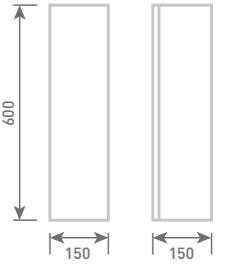

WALL MOUNTED UNITS

15 Single Door Wall Mounted Unit
W15 x H60 x D15

Unit Colour

Gloss White	UF1080	£158
Dove Grey Gloss	UF2080	£158
Cashmere Gloss	UF3080	£158
Stone Matt	UF4080	£158
Matt Fern	UF5080	£158
Matt Graphite	UF7080	£158
Carini Walnut	UF6080	£158