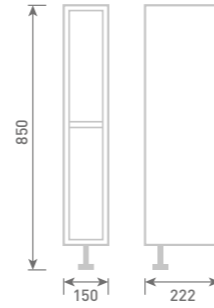

SLIMLINE

15 Open Shelf Base Unit

W15 x H85 x D22

- Glass Shelf

Unit Colour

Gloss White	UF1030	£147
Dove Grey Gloss	UF2030	£147
Cashmere Gloss	UF3030	£147
Stone Matt	UF4030	£147
Matt Fern	UF5030	£147
Matt Graphite	UF7030	£147
Carini Walnut	UF6030	£147