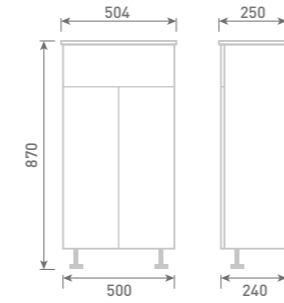

Gloss White	FF061	£399
Dove Grey Gloss	FF062	£399
Cashmere Gloss	FF063	£399
Stone Matt	FF064	£399
Matt Fern	FF065	£399
Matt Graphite	FF067	£399
Carini Walnut	FF066	£399