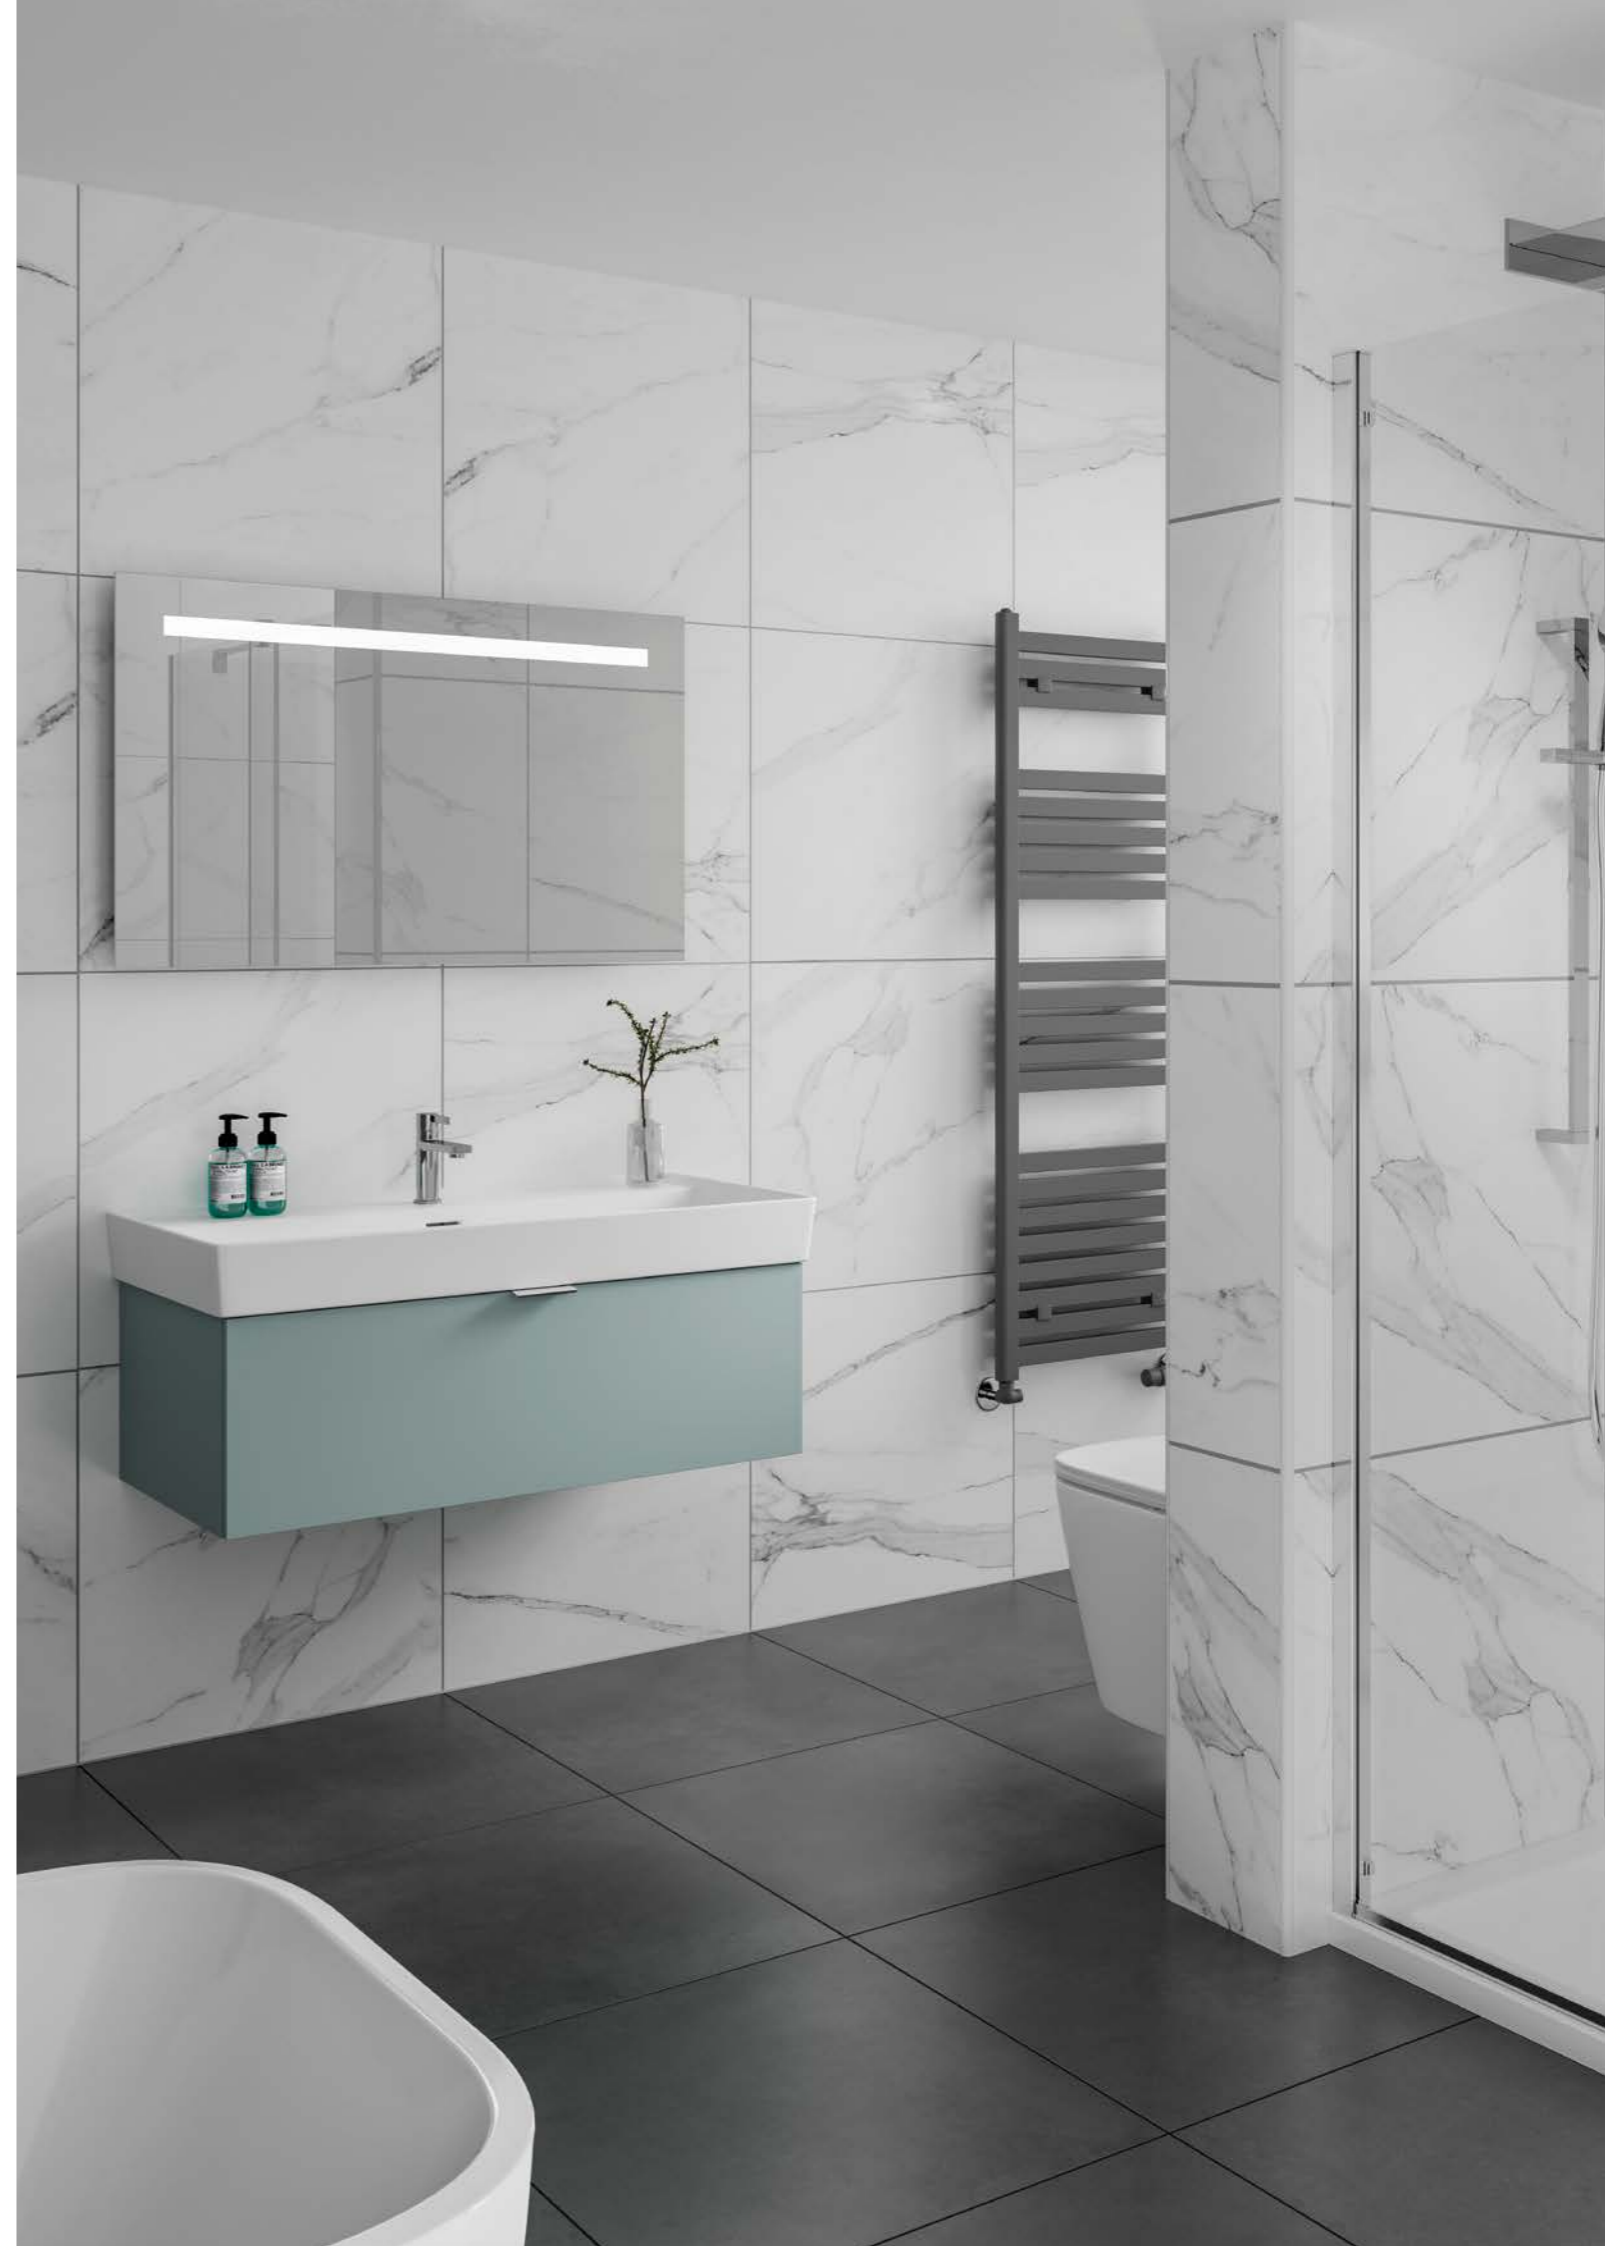

MODULAR FURNITURE

Modular furniture comprises of standalone items in either complementary or contrasting colours to create your perfect bathroom range. Within the modular section, you will find wall mounted and floor standing pieces.