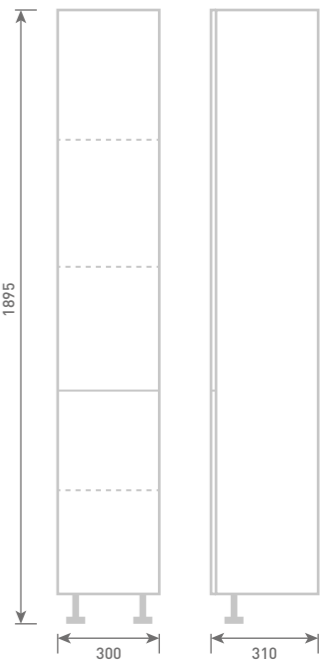

20 Tissue Base Unit
W20 x H85 x D31
• Includes Roll Holder

Gloss White	UF1063	£265
Dove Grey Gloss	UF2063	£265
Cashmere Gloss	UF3063	£265
Stone Matt	UF4063	£265
Matt Fern	UF5063	£265
Matt Graphite	UF7063	£265
Carini Walnut	UF6063	£265