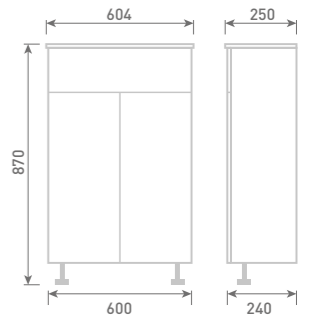

Gloss White	FF141	£429
Dove Grey Gloss	FF142	£429
Cashmere Gloss	FF143	£429
Stone Matt	FF144	£429
Matt Fern	FF145	£429
Matt Graphite	FF147	£429
Carini Walnut	FF146	£429