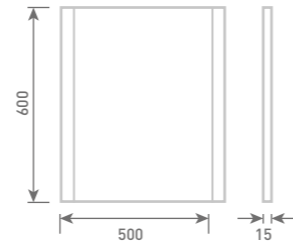

MIRRORED CABINETS & LED MIRRORS

Unit Colour

Gloss White	UF1090	£296
Dove Grey Gloss	UF2090	£296
Cashmere Gloss	UF3090	£296
Stone Matt	UF4090	£296
Matt Fern	UF5090	£296
Matt Graphite	UF7090	£296
Carini Walnut	UF6090	£296

Gloss White	UF1091	£337
Dove Grey Gloss	UF2091	£337
Cashmere Gloss	UF3091	£337
Stone Matt	UF4091	£337
Matt Fern	UF5091	£337
Matt Graphite	UF7091	£337
Carini Walnut	UF6091	£337

Gloss White	UF1095	£97
Dove Grey Gloss	UF2095	£97
Cashmere Gloss	UF3095	£97
Stone Matt	UF4095	£97
Matt Fern	UF5095	£97
Matt Graphite	UF7095	£97
Carini Walnut	UF6095	£97

Gloss White	UF1096	£116
Dove Grey Gloss	UF2096	£116
Cashmere Gloss	UF3096	£116
Stone Matt	UF4096	£116
Matt Fern	UF5096	£116
Matt Graphite	UF7096	£116
Carini Walnut	UF6096	£116

Gloss White	UF1097	£124
Dove Grey Gloss	UF2097	£124
Cashmere Gloss	UF3097	£124
Stone Matt	UF4097	£124
Matt Fern	UF5097	£124
Matt Graphite	UF7097	£124
Carini Walnut	UF6097	£124

Gloss White	UF1098	£225
Dove Grey Gloss	UF2098	£225
Cashmere Gloss	UF3098	£225
Stone Matt	UF4098	£225
Matt Fern	UF5098	£225
Matt Graphite	UF7098	£225
Carini Walnut	UF6098	£225

STEP 3 Choose Your Additions

Choose Your Standard Plinth

To enhance your design, select from the Phoenix range of plinths, corner posts, fillers, cladding panels or bath panels.

		1000 x 165mm	1500 x 165mm	2000 x 165mm		
Gloss White	PF1001	£46	PF1002	£69	PF1003	£92
Dove Grey Gloss	PF2001	£46	PF2002	£69	PF2003	£92
Cashmere Gloss	PF3001	£46	PF3002	£69	PF3003	£92
Stone Matt	PF4001	£46	PF4002	£69	PF4003	£92
Matt Fern	PF5001	£46	PF5002	£69	PF5003	£92
Matt Graphite	PF7001	£46	PF7002	£69	PF7003	£92
Carini Walnut	PF6001	£46	PF6002	£69	PF6003	£92

Choose Your Return Plinth