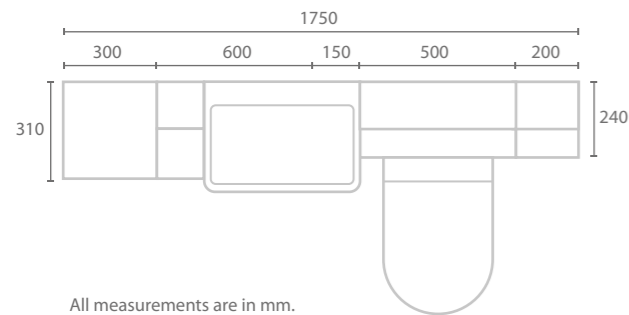

SLIMLINE/STANDARD

To provide additional space where needed this bathroom design combines slimline and standard depth units. The bathroom is fitted with a Reno basin, finished in Matt Graphite units with Sparkling White worktops and pelmet, and accessorised with chrome Epsom handles and the Wye WC.

Code	Qty	Description
FF527	1	600 x 310 Standard Single Drawer Basin Unit & Reno Basin
UF7066	1	300 x 310 Standard Twin Door Tall Unit
FF607	1	500 x 240 Slimline BTW Unit inc Concealed Cistern
AM044	1	Wye Back to Wall WC inc Soft Close Seat
UF7030	1	150 x 240 Slimline Open Shelf Base Unit
UF7033	1	200 x 240 Slimline Tissue Base Unit
UF7080	1	150 x 150 Single Door Wall Unit
UF7083	1	500 x 150 Twin Door Wall Unit
UF7081	1	200 x 150 Single Door Wall Unit
UF7091	1	600 Twin Door Mirrored Wall Cabinet
PF7002	1	1500 x 165 Plinth
PF7026	1	100 Tall Filler
WT025SW	1	904 x 245 Worktop - Sparkling White
WT105SW	1	2004 x 315 Worktop/Pelmet - Sparkling White

All measurements are in mm.