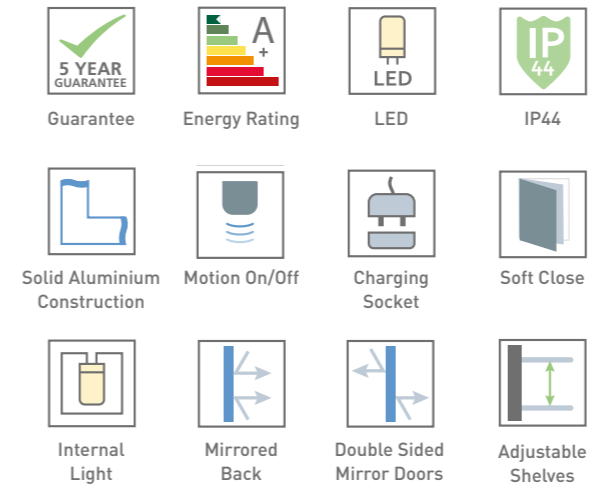

Key Features:

Sizes Available:

Hailo 60
W60 x H75 x D12
MI060
£459