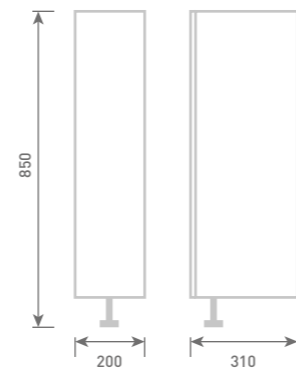

STANDARD BASE UNITS

15 Open Shelf Base Unit
W15 x H85 x D29
• Glass Shelf

Unit Colour

Gloss White	UF1060	£153
Dove Grey Gloss	UF2060	£153
Cashmere Gloss	UF3060	£153
Stone Matt	UF4060	£153
Matt Fern	UF5060	£153
Matt Graphite	UF7060	£153
Carini Walnut	UF6060	£153

STANDARD BASE UNITS

30 Single Door Base Unit
W30 x H85 x D31

Unit Colour

Gloss White	UF1064	£285
Dove Grey Gloss	UF2064	£285
Cashmere Gloss	UF3064	£285
Stone Matt	UF4064	£285
Matt Fern	UF5064	£285
Matt Graphite	UF7064	£285
Carini Walnut	UF6064	£285

15 Single Door Base Unit
W15 x H85 x D31

Gloss White	UF1061	£214
Dove Grey Gloss	UF2061	£214
Cashmere Gloss	UF3061	£214
Stone Matt	UF4061	£214
Matt Fern	UF5061	£214
Matt Graphite	UF7061	£214
Carini Walnut	UF6061	£214

30 Twin Drawer Base Unit
W30 x H85 x D31

Gloss White	UF1065	£442
Dove Grey Gloss	UF2065	£442
Cashmere Gloss	UF3065	£442
Stone Matt	UF4065	£442
Matt Fern	UF5065	£442
Matt Graphite	UF7065	£442
Carini Walnut	UF6065	£442

20 Single Door Base Unit
W20 x H85 x D31

Gloss White	UF1062	£249
Dove Grey Gloss	UF2062	£249
Cashmere Gloss	UF3062	£249
Stone Matt	UF4062	£249
Matt Fern	UF5062	£249
Matt Graphite	UF7062	£249
Carini Walnut	UF6062	£249

30 Twin Door Tall Base Unit
W30 x H190 x D31
• 3 Shelves

Gloss White	UF1066	£554
Dove Grey Gloss	UF2066	£554
Cashmere Gloss	UF3066	£554
Stone Matt	UF4066	£554
Matt Fern	UF5066	£554
Matt Graphite	UF7066	£554
Carini Walnut	UF6066	£554

20 Tissue Base Unit
W20 x H85 x D31
• Includes Roll Holder

Gloss White	UF1063	£265
Dove Grey Gloss	UF2063	£265
Cashmere Gloss	UF3063	£265
Stone Matt	UF4063	£265
Matt Fern	UF5063	£265
Matt Graphite	UF7063	£265
Carini Walnut	UF6063	£265

All units include handle and feet.

All units include handle and feet.