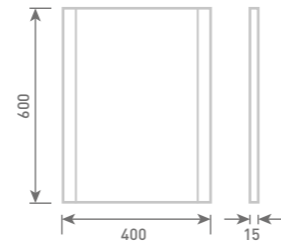

MIRRORED CABINETS & LED MIRRORS

Unit Colour

Gloss White	UF1090	£296
Dove Grey Gloss	UF2090	£296
Cashmere Gloss	UF3090	£296
Stone Matt	UF4090	£296
Matt Fern	UF5090	£296
Matt Graphite	UF7090	£296
Carini Walnut	UF6090	£296

Gloss White	UF1091	£337
Dove Grey Gloss	UF2091	£337
Cashmere Gloss	UF3091	£337
Stone Matt	UF4091	£337
Matt Fern	UF5091	£337
Matt Graphite	UF7091	£337
Carini Walnut	UF6091	£337

Gloss White	UF1095	£97
Dove Grey Gloss	UF2095	£97
Cashmere Gloss	UF3095	£97
Stone Matt	UF4095	£97
Matt Fern	UF5095	£97
Matt Graphite	UF7095	£97
Carini Walnut	UF6095	£97

Gloss White	UF1096	£116
Dove Grey Gloss	UF2096	£116
Cashmere Gloss	UF3096	£116
Stone Matt	UF4096	£116
Matt Fern	UF5096	£116
Matt Graphite	UF7096	£116
Carini Walnut	UF6096	£116

Gloss White	UF1097	£124
Dove Grey Gloss	UF2097	£124
Cashmere Gloss	UF3097	£124
Stone Matt	UF4097	£124
Matt Fern	UF5097	£124
Matt Graphite	UF7097	£124
Carini Walnut	UF6097	£124

Gloss White	UF1098	£225
Dove Grey Gloss	UF2098	£225
Cashmere Gloss	UF3098	£225
Stone Matt	UF4098	£225
Matt Fern	UF5098	£225
Matt Graphite	UF7098	£225
Carini Walnut	UF6098	£225

STEP 3 Choose Your Additions

Choose Your Standard Plinth

To enhance your design, select from the Phoenix range of plinths, corner posts, fillers, cladding panels or bath panels.

		1000 x 165mm	1500 x 165mm	2000 x 165mm		
Gloss White	PF1001	£46	PF1002	£69	PF1003	£92
Dove Grey Gloss	PF2001	£46	PF2002	£69	PF2003	£92
Cashmere Gloss	PF3001	£46	PF3002	£69	PF3003	£92
Stone Matt	PF4001	£46	PF4002	£69	PF4003	£92
Matt Fern	PF5001	£46	PF5002	£69	PF5003	£92
Matt Graphite	PF7001	£46	PF7002	£69	PF7003	£92
Carini Walnut	PF6001	£46	PF6002	£69	PF6003	£92

Choose Your Return Plinth