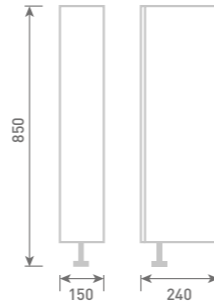

Gloss White	UF1031	£205
Dove Grey Gloss	UF2031	£205
Cashmere Gloss	UF3031	£205
Stone Matt	UF4031	£205
Matt Fern	UF5031	£205
Matt Graphite	UF7031	£205
Carini Walnut	UF6031	£205