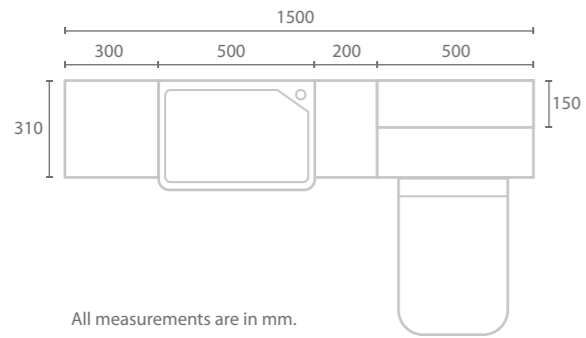

STANDARD WALL MOUNTED

This modern bathroom design was created using the Arno basin with 310mm standard depth Gloss White wall-mounted units. Elegantly paired with Amber Sands solid surface worktops, the Askern handles and Lune WC finish off the design perfectly.

Code	Qty	Description
FF241	1	500 x 310 Standard Twin Door Basin Unit & Arno Basin
UF1065	1	300 x 310 Standard Twin Drawer Base Unit
UF1063	1	200 x 310 Standard Tissue Base Unit
FF801	1	500 x 310 Standard BTW Unit inc Concealed Cistern
MN044	1	Lune Comfort Height Back to Wall WC inc Soft Close Seat
UF1083	1	500 x 150 Twin Door Wall Unit
UF1097	1	600 Framed Mirror
FL04	1	Mirror Light
WT085AS	1	1004 x 315 Worktop - Amber Sands

Arno Basin