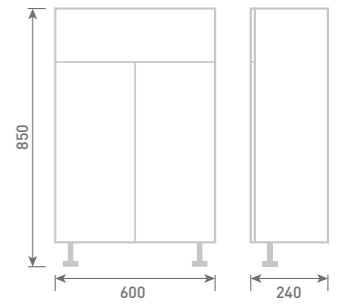

Gloss White	FF081	£332
Dove Grey Gloss	FF082	£332
Cashmere Gloss	FF083	£332
Stone Matt	FF084	£332
Matt Fern	FF085	£332
Matt Graphite	FF087	£332
Carini Walnut	FF086	£332