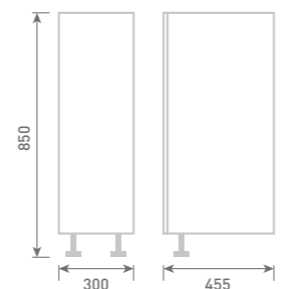

DEEP UNITS

Unit Colour

Gloss White	FF981	£504
Dove Grey Gloss	FF982	£504
Cashmere Gloss	FF983	£504
Stone Matt	FF984	£504
Matt Fern	FF985	£504
Matt Graphite	FF987	£504
Carini Walnut	FF986	£504

Gloss White	UF1075	£401
Dove Grey Gloss	UF2075	£401
Cashmere Gloss	UF3075	£401
Stone Matt	UF4075	£401
Matt Fern	UF5075	£401
Matt Graphite	UF7075	£401
Carini Walnut	UF6075	£401

Gloss White	UF1076	£275
Dove Grey Gloss	UF2076	£275
Cashmere Gloss	UF3076	£275
Stone Matt	UF4076	£275
Matt Fern	UF5076	£275
Matt Graphite	UF7076	£275
Carini Walnut	UF6076	£275

Gloss White	FF991	£545
Dove Grey Gloss	FF992	£545
Cashmere Gloss	FF993	£545
Stone Matt	FF994	£545
Matt Fern	FF995	£545
Matt Graphite	FF996	£545
Carini Walnut	FF997	£545

Gloss White	UF1077	£442
Dove Grey Gloss	UF2077	£442
Cashmere Gloss	UF3077	£442
Stone Matt	UF4077	£442
Matt Fern	UF5077	£442
Matt Graphite	UF7077	£442
Carini Walnut	UF6077	£442

Gloss White	UF1078	£300
Dove Grey Gloss	UF2078	£300
Cashmere Gloss	UF3078	£300
Stone Matt	UF4078	£300
Matt Fern	UF5078	£300
Matt Graphite	UF7078	£300
Carini Walnut	UF6078	£300

WALL MOUNTED UNITS

15 Single Door Wall Mounted Unit
W15 x H60 x D15

Unit Colour

Gloss White	UF1080	£158
Dove Grey Gloss	UF2080	£158
Cashmere Gloss	UF3080	£158
Stone Matt	UF4080	£158
Matt Fern	UF5080	£158
Matt Graphite	UF7080	£158
Carini Walnut	UF6080	£158

20 Single Door Wall Mounted Unit
W20 x H60 x D15

Gloss White	UF1081	£173
Dove Grey Gloss	UF2081	£173
Cashmere Gloss	UF3081	£173
Stone Matt	UF4081	£173
Matt Fern	UF5081	£173
Matt Graphite	UF7081	£173
Carini Walnut	UF6081	£173

30 Single Door Wall Mounted Unit
W30 x H60 x D15

Gloss White	UF1082	£198
Dove Grey Gloss	UF2082	£198
Cashmere Gloss	UF3082	£198
Stone Matt	UF4082	£198
Matt Fern	UF5082	£198
Matt Graphite	UF7082	£198
Carini Walnut	UF6082	£198