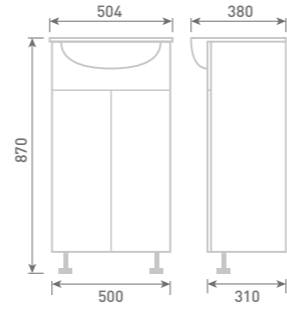

Unit Colour

Gloss White	FF221	£529
Dove Grey Gloss	FF222	£529
Cashmere Gloss	FF223	£529
Stone Matt	FF224	£529
Matt Fern	FF225	£529
Matt Graphite	FF227	£529
Carini Walnut	FF226	£529