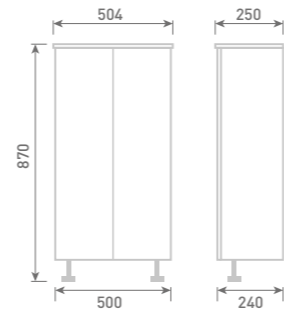

Gloss White	FF071	£399
Dove Grey Gloss	FF072	£399
Cashmere Gloss	FF073	£399
Stone Matt	FF074	£399
Matt Fern	FF075	£399
Matt Graphite	FF077	£399
Carini Walnut	FF076	£399