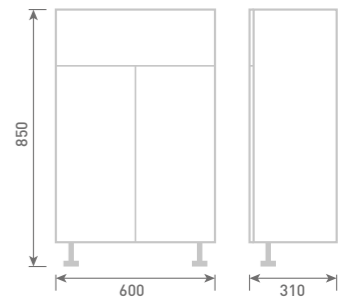

Gloss White	FF301	£381
Dove Grey Gloss	FF302	£381
Cashmere Gloss	FF303	£381
Stone Matt	FF304	£381
Matt Fern	FF305	£381
Matt Graphite	FF307	£381
Carini Walnut	FF306	£381