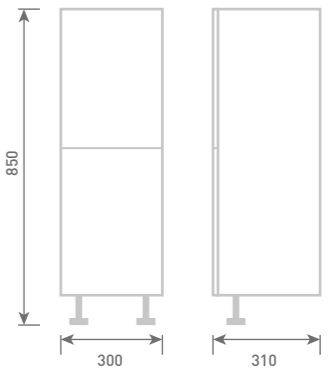

STANDARD BASE UNITS

15 Open Shelf Base Unit
W15 x H85 x D29
• Glass Shelf

Unit Colour

Gloss White	UF1060	£153
Dove Grey Gloss	UF2060	£153
Cashmere Gloss	UF3060	£153
Stone Matt	UF4060	£153
Matt Fern	UF5060	£153
Matt Graphite	UF7060	£153
Carini Walnut	UF6060	£153

STANDARD BASE UNITS

30 Single Door Base Unit
W30 x H85 x D31

Unit Colour

Gloss White	UF1064	£285
Dove Grey Gloss	UF2064	£285
Cashmere Gloss	UF3064	£285
Stone Matt	UF4064	£285
Matt Fern	UF5064	£285
Matt Graphite	UF7064	£285
Carini Walnut	UF6064	£285

15 Single Door Base Unit
W15 x H85 x D31

Gloss White	UF1061	£214
Dove Grey Gloss	UF2061	£214
Cashmere Gloss	UF3061	£214
Stone Matt	UF4061	£214
Matt Fern	UF5061	£214
Matt Graphite	UF7061	£214
Carini Walnut	UF6061	£214

30 Twin Drawer Base Unit
W30 x H85 x D31

Gloss White	UF1065	£442
Dove Grey Gloss	UF2065	£442
Cashmere Gloss	UF3065	£442
Stone Matt	UF4065	£442
Matt Fern	UF5065	£442
Matt Graphite	UF7065	£442
Carini Walnut	UF6065	£442

20 Single Door Base Unit
W20 x H85 x D31

Gloss White	UF1062	£249
Dove Grey Gloss	UF2062	£249
Cashmere Gloss	UF3062	£249
Stone Matt	UF4062	£249
Matt Fern	UF5062	£249
Matt Graphite	UF7062	£249
Carini Walnut	UF6062	£249

30 Twin Door Tall Base Unit
W30 x H190 x D31
• 3 Shelves

Gloss White	UF1066	£554
Dove Grey Gloss	UF2066	£554
Cashmere Gloss	UF3066	£554
Stone Matt	UF4066	£554
Matt Fern	UF5066	£554
Matt Graphite	UF7066	£554
Carini Walnut	UF6066	£554

20 Tissue Base Unit
W20 x H85 x D31
• Includes Roll Holder

Gloss White	UF1063	£265
Dove Grey Gloss	UF2063	£265
Cashmere Gloss	UF3063	£265
Stone Matt	UF4063	£265
Matt Fern	UF5063	£265
Matt Graphite	UF7063	£265
Carini Walnut	UF6063	£265

All units include handle and feet.

All units include handle and feet.