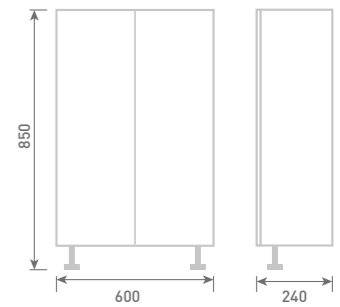

60 Full Height Twin Door Base Unit

W60 x H85 x D24

Gloss White	UF1004	£332
Dove Grey Gloss	UF2004	£332
Cashmere Gloss	UF3004	£332
Stone Matt	UF4004	£332
Matt Fern	UF5004	£332
Matt Graphite	UF7004	£332
Carini Walnut	UF6004	£332