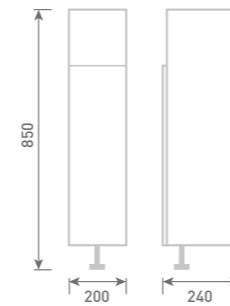

20 Tissue Base Unit

W20 x H85 x D24

- Includes Roll Holder

Gloss White	UF1033	£235
Dove Grey Gloss	UF2033	£235
Cashmere Gloss	UF3033	£235
Stone Matt	UF4033	£235
Matt Fern	UF5033	£235
Matt Graphite	UF7033	£235
Carini Walnut	UF6033	£235