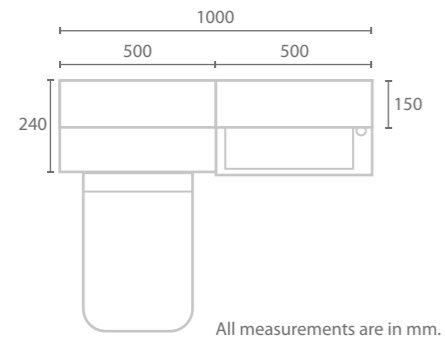

SLIMLINE

This minimalist space-saving design features a Liri basin, Dove Grey Gloss units and is topped off with Sparkling White worktops and a light pelmet. This cloakroom is stylishly accessorised with Askern handles and the Lune WC.

Code	Qty	Description
FF062	1	500 x 240 Slimline Basin Unit & Liri Basin
FF602	1	500 x 240 Slimline BTW Unit inc Concealed Cistern
MN044	1	Lune Comfort Height Back to Wall WC inc Soft Close Seat
UF2083	1	500 x 150 Twin Door Wall Unit
UF2096	1	500 Framed Mirror
PF2001	1	1000 x 165 Plinth
PF2025	2	100 Standard Filler
WT015SW	1	604 x 245 Worktop - Sparkling White
WT035SW	1	1104 x 245 Worktop/Pelmet - Sparkling White
FL02	1	Pelmet Light - Square

Liri Basin