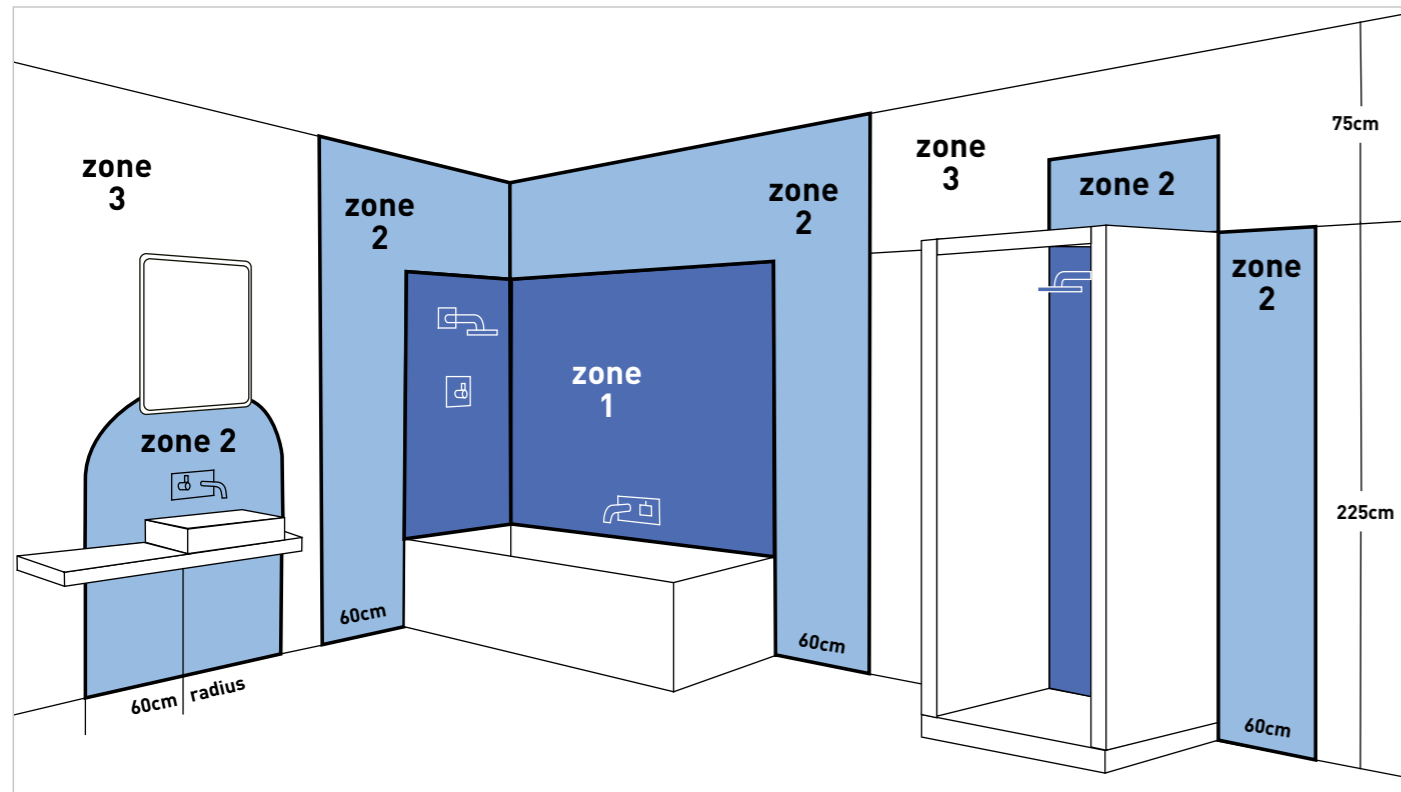

All installations must comply to guidelines which are based on a zonal concept. The diagram shows this concept and highlights the 3 zones used.

Zone 1 - Refers to the area above the bath or shower up to a height of 2.25 metres and requires a minimum rating of IPx4 (splash-proof) plus RCD protection.

Zone 2 - Covers an area 0.6 metres wide immediately next to, and all around zone 1. Wash basins should also be treated as zone 2. The minimum rating here is IPx4.

Zone 3 - Has no special requirements, unless water jets are likely to be used for cleaning purposes.

PHOENIX PRODUCT GUARANTEE:

All product guarantees are subject to the following terms and conditions: The product has been fitted/installed in a well ventilated room with appropriate air extraction, and in accordance with the appropriate fitting instructions, local bylaws, by a competent qualified installer and in line with general good plumbing practice; The product has been maintained and cared for in accordance with the instructions (including regular and appropriate cleaning); If any product has been modified, misused, neglected, wilfully or accidentally damaged; or if Phoenix have not received payment in full; then the product guarantee is invalid.

The guarantee on all products is 12 months from the date of supply from Phoenix unless otherwise stated. The guarantee only covers the material structure of products (excluding shattering glass) and not serviceable moving parts that perish due to fair wear and tear such as cartridges, valves, hinges, seals, bulbs etc.

In the event of a guarantee claim, the liability of Phoenix is limited to the product supplied and does not extend to consequential loss or damage arising from defective product. The guarantee applies to the original purchaser ONLY and is not transferable. This guarantee does not affect your statutory rights and is applicable in the UK Mainland and Republic of Ireland (exclusions apply, see website for details). All products installed in a commercial or rental property environment carry a 12 month guarantee.

The specifications and prices contained within this brochure are for information purposes only and, as our products are continually updated, are subject to change without prior notice. We cannot be held responsible for the use of incorrect dimensions shown for first fix without the actual products on site. All dimensions stated in this brochure are nominal and are subject to manufacturing tolerances. All prices include VAT at 20%.

For technical information and downloadable Data Sheets, please visit: www.phoenix-uk.com

To guarantee your Phoenix product, please register within 15 days of receipt. Visit: www.phoenix-uk.com/pages/guarantee

‡Production Item - All production items are specially produced in our UK factory and have a delivery time of approx. 7-10 working days. These items cannot be cancelled or returned after production has commenced.

RETURNS PROCEDURE: