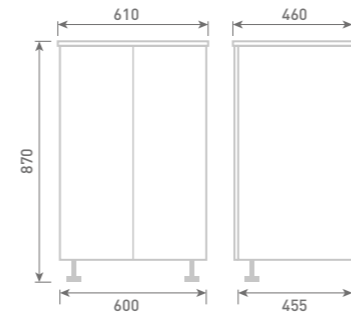

DEEP UNITS

Unit Colour

Gloss White	FF981	£504
Dove Grey Gloss	FF982	£504
Cashmere Gloss	FF983	£504
Stone Matt	FF984	£504
Matt Fern	FF985	£504
Matt Graphite	FF987	£504
Carini Walnut	FF986	£504

Gloss White	UF1075	£401
Dove Grey Gloss	UF2075	£401
Cashmere Gloss	UF3075	£401
Stone Matt	UF4075	£401
Matt Fern	UF5075	£401
Matt Graphite	UF7075	£401
Carini Walnut	UF6075	£401

Gloss White	UF1076	£275
Dove Grey Gloss	UF2076	£275
Cashmere Gloss	UF3076	£275
Stone Matt	UF4076	£275
Matt Fern	UF5076	£275
Matt Graphite	UF7076	£275
Carini Walnut	UF6076	£275

Gloss White	FF991	£545
Dove Grey Gloss	FF992	£545
Cashmere Gloss	FF993	£545
Stone Matt	FF994	£545
Matt Fern	FF995	£545
Matt Graphite	FF996	£545
Carini Walnut	FF997	£545

Gloss White	UF1077	£442
Dove Grey Gloss	UF2077	£442
Cashmere Gloss	UF3077	£442
Stone Matt	UF4077	£442
Matt Fern	UF5077	£442
Matt Graphite	UF7077	£442
Carini Walnut	UF6077	£442

Gloss White	UF1078	£300
Dove Grey Gloss	UF2078	£300
Cashmere Gloss	UF3078	£300
Stone Matt	UF4078	£300
Matt Fern	UF5078	£300
Matt Graphite	UF7078	£300
Carini Walnut	UF6078	£300

WALL MOUNTED UNITS

15 Single Door Wall Mounted Unit
W15 x H60 x D15

Unit Colour

Gloss White	UF1080	£158
Dove Grey Gloss	UF2080	£158
Cashmere Gloss	UF3080	£158
Stone Matt	UF4080	£158
Matt Fern	UF5080	£158
Matt Graphite	UF7080	£158
Carini Walnut	UF6080	£158

20 Single Door Wall Mounted Unit
W20 x H60 x D15

Gloss White	UF1081	£173
Dove Grey Gloss	UF2081	£173
Cashmere Gloss	UF3081	£173
Stone Matt	UF4081	£173
Matt Fern	UF5081	£173
Matt Graphite	UF7081	£173
Carini Walnut	UF6081	£173

30 Single Door Wall Mounted Unit
W30 x H60 x D15

Gloss White	UF1082	£198
Dove Grey Gloss	UF2082	£198
Cashmere Gloss	UF3082	£198
Stone Matt	UF4082	£198
Matt Fern	UF5082	£198
Matt Graphite	UF7082	£198
Carini Walnut	UF6082	£198