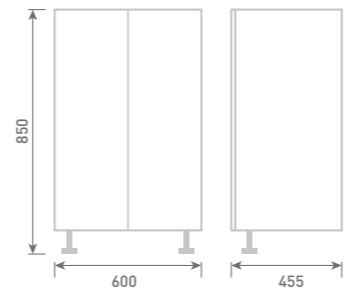

DEEP UNITS

Unit Colour

Gloss White	FF981	£504
Dove Grey Gloss	FF982	£504
Cashmere Gloss	FF983	£504
Stone Matt	FF984	£504
Matt Fern	FF985	£504
Matt Graphite	FF987	£504
Carini Walnut	FF986	£504

Gloss White	UF1075	£401
Dove Grey Gloss	UF2075	£401
Cashmere Gloss	UF3075	£401
Stone Matt	UF4075	£401
Matt Fern	UF5075	£401
Matt Graphite	UF7075	£401
Carini Walnut	UF6075	£401

Gloss White	UF1076	£275
Dove Grey Gloss	UF2076	£275
Cashmere Gloss	UF3076	£275
Stone Matt	UF4076	£275
Matt Fern	UF5076	£275
Matt Graphite	UF7076	£275
Carini Walnut	UF6076	£275

Gloss White	FF991	£545
Dove Grey Gloss	FF992	£545
Cashmere Gloss	FF993	£545
Stone Matt	FF994	£545
Matt Fern	FF995	£545
Matt Graphite	FF996	£545
Carini Walnut	FF997	£545

Gloss White	UF1077	£442
Dove Grey Gloss	UF2077	£442
Cashmere Gloss	UF3077	£442
Stone Matt	UF4077	£442
Matt Fern	UF5077	£442
Matt Graphite	UF7077	£442
Carini Walnut	UF6077	£442

Gloss White	UF1078	£300
Dove Grey Gloss	UF2078	£300
Cashmere Gloss	UF3078	£300
Stone Matt	UF4078	£300
Matt Fern	UF5078	£300
Matt Graphite	UF7078	£300
Carini Walnut	UF6078	£300

WALL MOUNTED UNITS

15 Single Door Wall Mounted Unit
W15 x H60 x D15

Unit Colour

Gloss White	UF1080	£158
Dove Grey Gloss	UF2080	£158
Cashmere Gloss	UF3080	£158
Stone Matt	UF4080	£158
Matt Fern	UF5080	£158
Matt Graphite	UF7080	£158
Carini Walnut	UF6080	£158

20 Single Door Wall Mounted Unit
W20 x H60 x D15

Gloss White	UF1081	£173
Dove Grey Gloss	UF2081	£173
Cashmere Gloss	UF3081	£173
Stone Matt	UF4081	£173
Matt Fern	UF5081	£173
Matt Graphite	UF7081	£173
Carini Walnut	UF6081	£173

30 Single Door Wall Mounted Unit
W30 x H60 x D15

Gloss White	UF1082	£198
Dove Grey Gloss	UF2082	£198
Cashmere Gloss	UF3082	£198
Stone Matt	UF4082	£198
Matt Fern	UF5082	£198
Matt Graphite	UF7082	£198
Carini Walnut	UF6082	£198