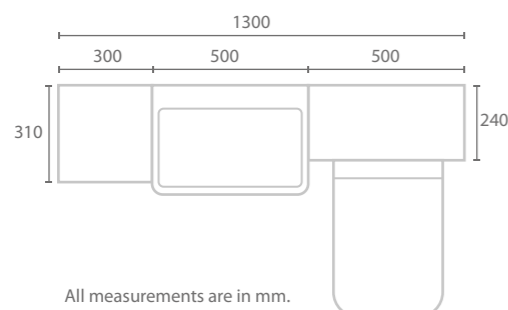

Reno Basin

Epsom Handle

Sparkling White Worktop

Cashmere Gloss

DEEP WALL MOUNTED

When you have no space restrictions, sometimes bigger is better. This design features a Stone Matt & Carini Walnut 460mm deep unit combination and an Amber Sands solid surface worktop. The Buxton handle and Molveno basin are perfectly enhanced by the 2 x 550mm Konnex mirrors with energy efficient LED lights.