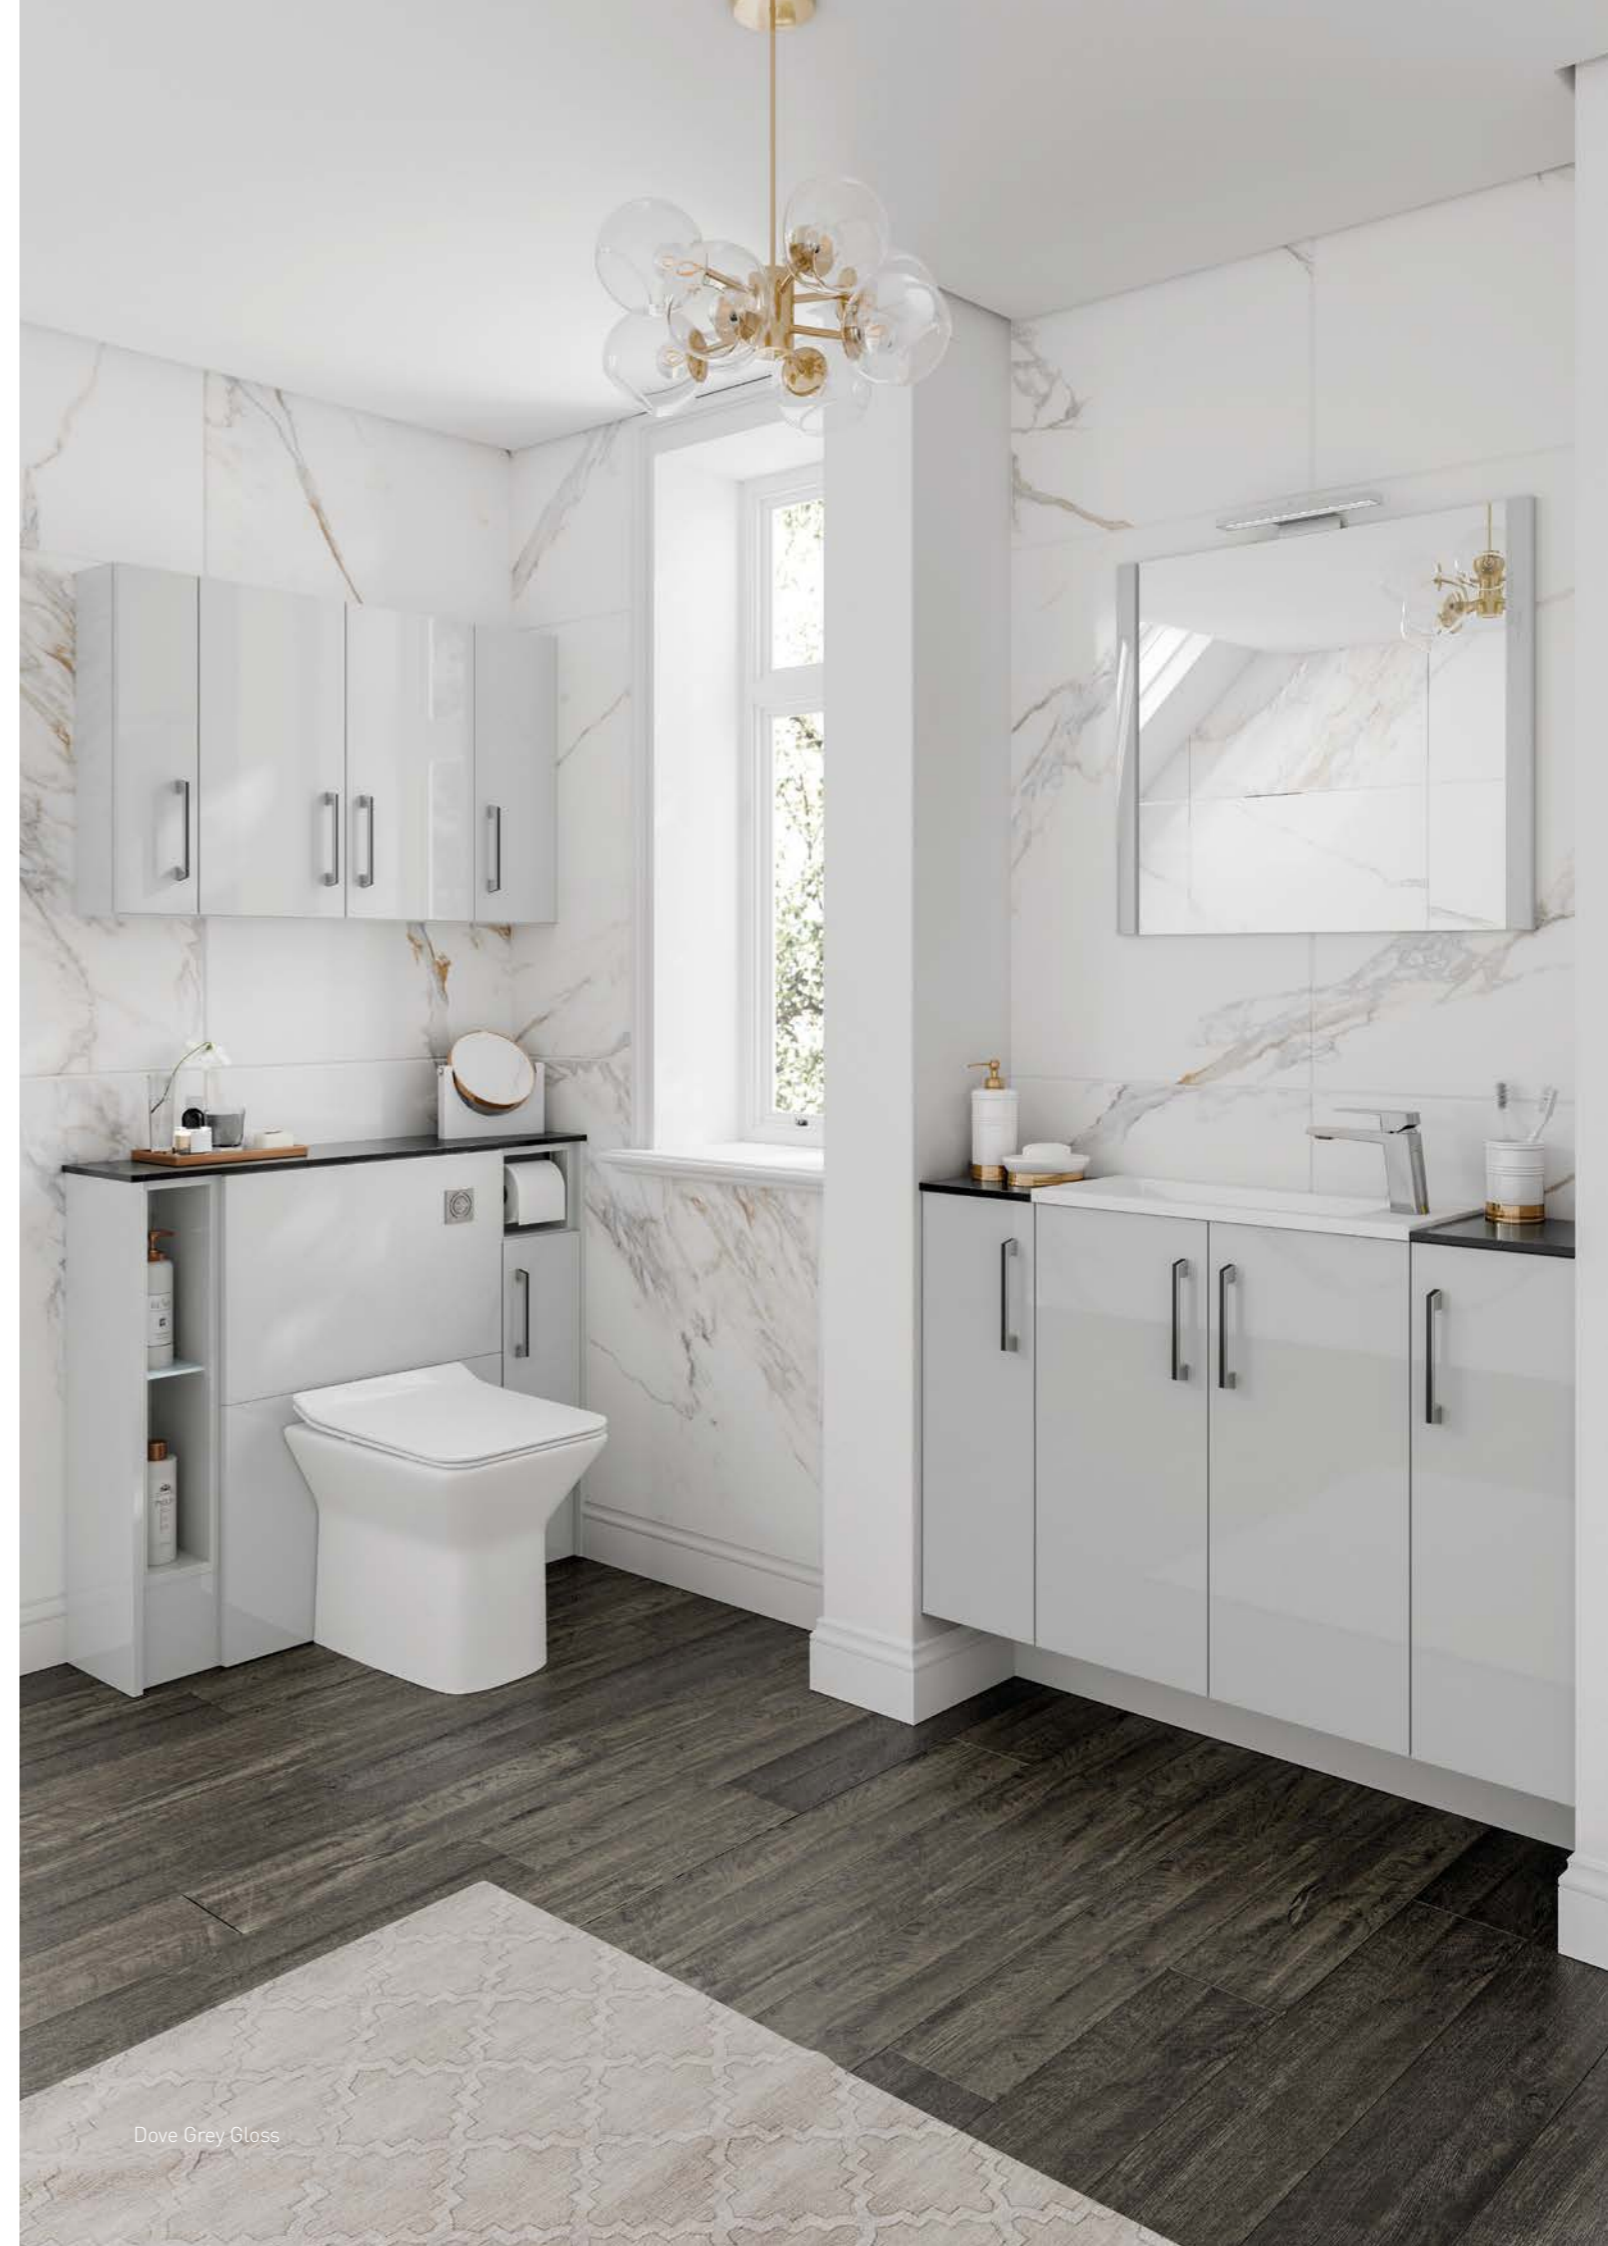

Dove Grey Gloss