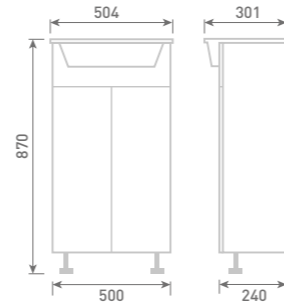

Gloss White	FF041	£499
Dove Grey Gloss	FF042	£499
Cashmere Gloss	FF043	£499
Stone Matt	FF044	£499
Matt Fern	FF045	£499
Matt Graphite	FF047	£499
Carini Walnut	FF046	£499