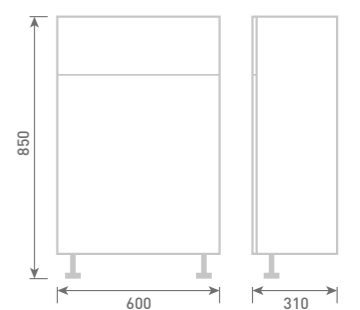

Gloss White	FF501	£415
Dove Grey Gloss	FF502	£415
Cashmere Gloss	FF503	£415
Stone Matt	FF504	£415
Matt Fern	FF505	£415
Matt Graphite	FF507	£415
Carini Walnut	FF506	£415