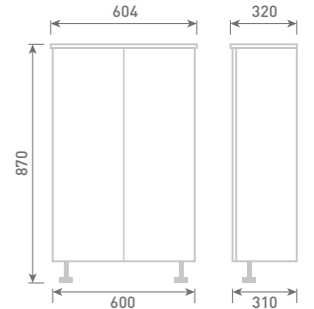

Gloss White	FF371	£499
Dove Grey Gloss	FF372	£499
Cashmere Gloss	FF373	£499
Stone Matt	FF374	£499
Matt Fern	FF375	£499
Matt Graphite	FF377	£499
Carini Walnut	FF376	£499