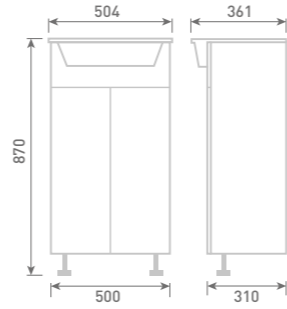

Gloss White	FF241	£525
Dove Grey Gloss	FF242	£525
Cashmere Gloss	FF243	£525
Stone Matt	FF244	£525
Matt Fern	FF245	£525
Matt Graphite	FF247	£525
Carini Walnut	FF246	£525