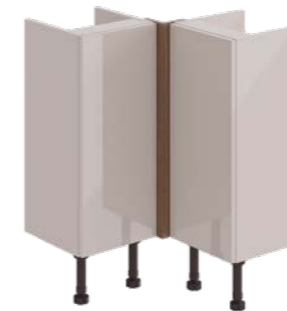

Choose Your Corner Post

		685mm
Gloss White	PF1020	£28
Dove Grey Gloss	PF2020	£28
Cashmere Gloss	PF3020	£28
Stone Matt	PF4020	£28
Matt Fern	PF5020	£28
Matt Graphite	PF7020	£28
Carini Walnut	PF6020	£28