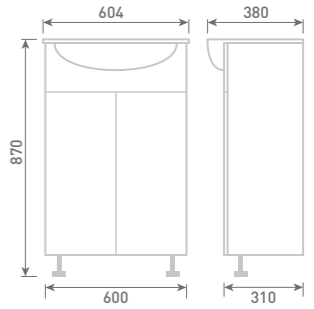

Unit Colour

Gloss White	FF321	£585
Dove Grey Gloss	FF322	£585
Cashmere Gloss	FF323	£585
Stone Matt	FF324	£585
Matt Fern	FF325	£585
Matt Graphite	FF327	£585
Carini Walnut	FF326	£585