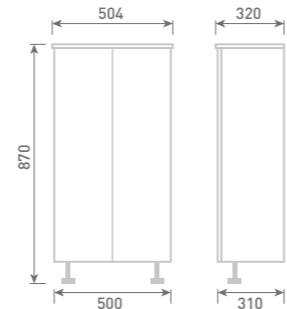

Gloss White	FF271	£449
Dove Grey Gloss	FF272	£449
Cashmere Gloss	FF273	£449
Stone Matt	FF274	£449
Matt Fern	FF275	£449
Matt Graphite	FF277	£449
Carini Walnut	FF276	£449