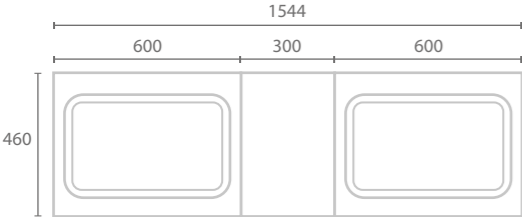

DEEP WALL MOUNTED

When you have no space restrictions, sometimes bigger is better. This design features a Stone Matt & Carini Walnut 460mm deep unit combination and an Amber Sands solid surface worktop. The Buxton handle and Molveno basin are perfectly enhanced by the 2 x 550mm Konnex mirrors with energy efficient LED lights.

Code	Qty	Description
UF4075	2	600 x 455 Deep Low Base Unit Twin Door Stone Matt
UF6076	1	300 x 455 Deep Low Base Unit Single Door Carini Walnut
PF6043	2	725 x 455 Deep Carcass Cladding Panel Carini Walnut
WT130AS	1	1544 x 460 Worktop - Amber Sands
FB005	2	Molvano Round Counter Top Basin 1 Taphole
MI074	2	Konnex 55 diameter LED Mirror

All measurements are in mm.