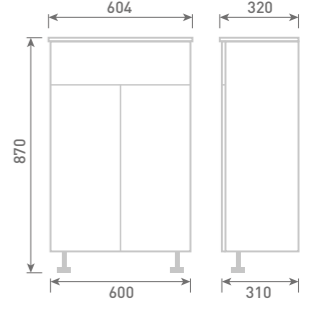

Gloss White	FF361	£499
Dove Grey Gloss	FF362	£499
Cashmere Gloss	FF363	£499
Stone Matt	FF364	£499
Matt Fern	FF365	£499
Matt Graphite	FF367	£499
Carini Walnut	FF366	£499