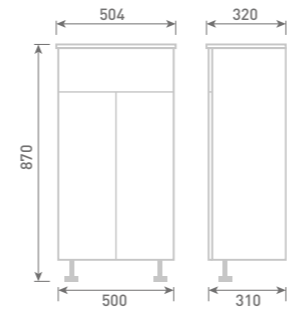

Gloss White	FF261	£449
Dove Grey Gloss	FF262	£449
Cashmere Gloss	FF263	£449
Stone Matt	FF264	£449
Matt Fern	FF265	£449
Matt Graphite	FF267	£449
Carini Walnut	FF266	£449