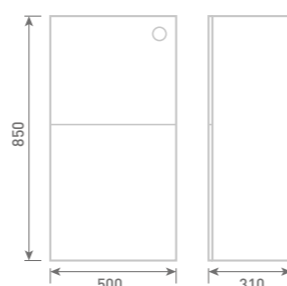

50 Back to Wall Unit inc Concealed Cistern
W50 x H85 x D31
• 3/6L Flush Cistern

Gloss White	FF801	£333
Dove Grey Gloss	FF802	£333
Cashmere Gloss	FF803	£333
Stone Matt	FF804	£333
Matt Fern	FF805	£333
Matt Graphite	FF807	£333
Carini Walnut	FF806	£333