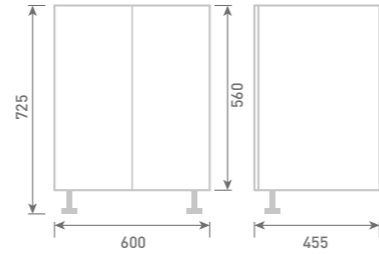

Gloss White	UF1075	£401
Dove Grey Gloss	UF2075	£401
Cashmere Gloss	UF3075	£401
Stone Matt	UF4075	£401
Matt Fern	UF5075	£401
Matt Graphite	UF7075	£401
Carini Walnut	UF6075	£401