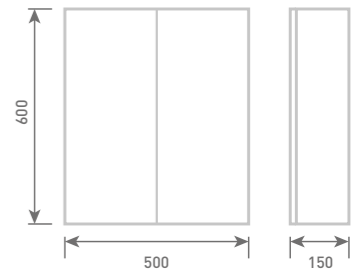

DEEP UNITS

Unit Colour

Gloss White	FF981	£504
Dove Grey Gloss	FF982	£504
Cashmere Gloss	FF983	£504
Stone Matt	FF984	£504
Matt Fern	FF985	£504
Matt Graphite	FF987	£504
Carini Walnut	FF986	£504

Gloss White	UF1075	£401
Dove Grey Gloss	UF2075	£401
Cashmere Gloss	UF3075	£401
Stone Matt	UF4075	£401
Matt Fern	UF5075	£401
Matt Graphite	UF7075	£401
Carini Walnut	UF6075	£401

Gloss White	UF1076	£275
Dove Grey Gloss	UF2076	£275
Cashmere Gloss	UF3076	£275
Stone Matt	UF4076	£275
Matt Fern	UF5076	£275
Matt Graphite	UF7076	£275
Carini Walnut	UF6076	£275

Gloss White	FF991	£545
Dove Grey Gloss	FF992	£545
Cashmere Gloss	FF993	£545
Stone Matt	FF994	£545
Matt Fern	FF995	£545
Matt Graphite	FF996	£545
Carini Walnut	FF997	£545

Gloss White	UF1077	£442
Dove Grey Gloss	UF2077	£442
Cashmere Gloss	UF3077	£442
Stone Matt	UF4077	£442
Matt Fern	UF5077	£442
Matt Graphite	UF7077	£442
Carini Walnut	UF6077	£442

Gloss White	UF1078	£300
Dove Grey Gloss	UF2078	£300
Cashmere Gloss	UF3078	£300
Stone Matt	UF4078	£300
Matt Fern	UF5078	£300
Matt Graphite	UF7078	£300
Carini Walnut	UF6078	£300

WALL MOUNTED UNITS

15 Single Door Wall Mounted Unit
W15 x H60 x D15

Unit Colour

Gloss White	UF1080	£158
Dove Grey Gloss	UF2080	£158
Cashmere Gloss	UF3080	£158
Stone Matt	UF4080	£158
Matt Fern	UF5080	£158
Matt Graphite	UF7080	£158
Carini Walnut	UF6080	£158

20 Single Door Wall Mounted Unit
W20 x H60 x D15

Gloss White	UF1081	£173
Dove Grey Gloss	UF2081	£173
Cashmere Gloss	UF3081	£173
Stone Matt	UF4081	£173
Matt Fern	UF5081	£173
Matt Graphite	UF7081	£173
Carini Walnut	UF6081	£173

30 Single Door Wall Mounted Unit
W30 x H60 x D15

Gloss White	UF1082	£198
Dove Grey Gloss	UF2082	£198
Cashmere Gloss	UF3082	£198
Stone Matt	UF4082	£198
Matt Fern	UF5082	£198
Matt Graphite	UF7082	£198
Carini Walnut	UF6082	£198