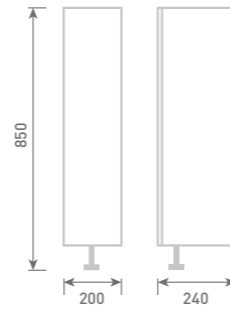

Gloss White	UF1032	£216
Dove Grey Gloss	UF2032	£216
Cashmere Gloss	UF3032	£216
Stone Matt	UF4032	£216
Matt Fern	UF5032	£216
Matt Graphite	UF7032	£216
Carini Walnut	UF6032	£216