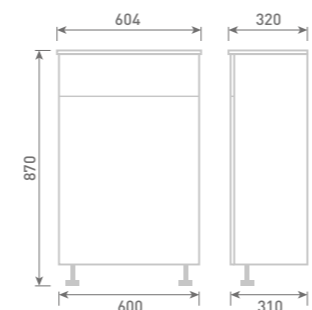

Gloss White	FF561	£519
Dove Grey Gloss	FF562	£519
Cashmere Gloss	FF563	£519
Stone Matt	FF564	£519
Matt Fern	FF565	£519
Matt Graphite	FF567	£519
Carini Walnut	FF566	£519