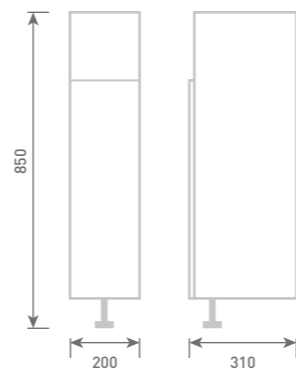

20 Tissue Base Unit
W20 x H85 x D31
• Includes Roll Holder

Gloss White	UF1063	£265
Dove Grey Gloss	UF2063	£265
Cashmere Gloss	UF3063	£265
Stone Matt	UF4063	£265
Matt Fern	UF5063	£265
Matt Graphite	UF7063	£265
Carini Walnut	UF6063	£265