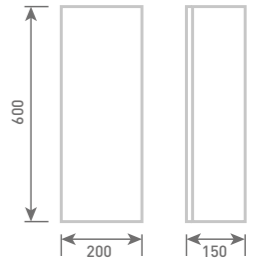

20 Single Door Wall Mounted Unit
W20 x H60 x D15

Gloss White	UF1081	£173
Dove Grey Gloss	UF2081	£173
Cashmere Gloss	UF3081	£173
Stone Matt	UF4081	£173
Matt Fern	UF5081	£173
Matt Graphite	UF7081	£173
Carini Walnut	UF6081	£173