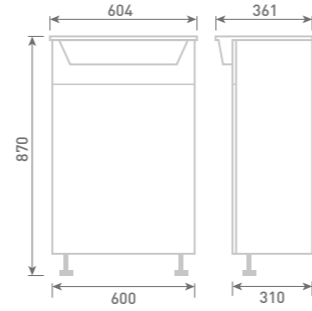

Gloss White	FF541	£579
Dove Grey Gloss	FF542	£579
Cashmere Gloss	FF543	£579
Stone Matt	FF544	£579
Matt Fern	FF545	£579
Matt Graphite	FF547	£579
Carini Walnut	FF546	£579