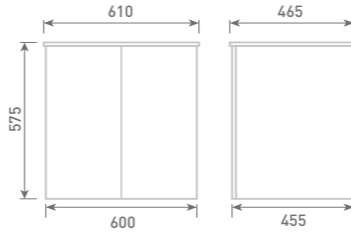

All units include handle and feet.

All units include handle and feet.

DEEP UNITS

60 Wall Mounted Basin Unit inc Elvo Basin
W60 x H57 x D45

Unit Colour

Gloss White	FF981	£504
Dove Grey Gloss	FF982	£504
Cashmere Gloss	FF983	£504
Stone Matt	FF984	£504
Matt Fern	FF985	£504
Matt Graphite	FF987	£504
Carini Walnut	FF986	£504