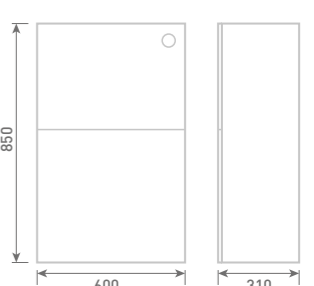

Gloss White	FF901	£358
Dove Grey Gloss	FF902	£358
Cashmere Gloss	FF903	£358
Stone Matt	FF904	£358
Matt Fern	FF905	£358
Matt Graphite	FF907	£358
Carini Walnut	FF906	£358