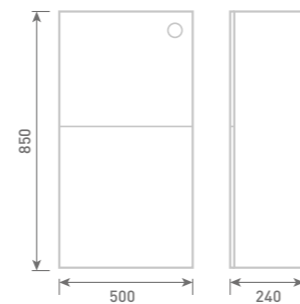

50 Back to Wall Unit inc Concealed Cistern W50 x H85 x D24 • 3/6L Flush Cistern

Gloss White	FF601	£317
Dove Grey Gloss	FF602	£317
Cashmere Gloss	FF603	£317
Stone Matt	FF604	£317
Matt Fern	FF605	£317
Matt Graphite	FF607	£317
Carini Walnut	FF606	£317