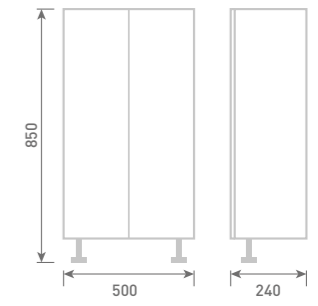

50 Full Height Twin Door Base Unit

W50 x H85 x D24

Gloss White	UF1003	£308
Dove Grey Gloss	UF2003	£308
Cashmere Gloss	UF3003	£308
Stone Matt	UF4003	£308
Matt Fern	UF5003	£308
Matt Graphite	UF7003	£308
Carini Walnut	UF6003	£308