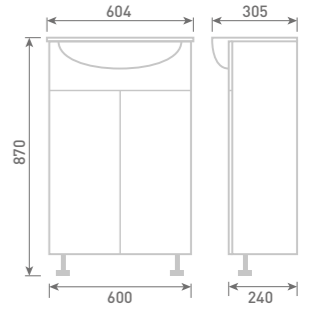

Unit Colour

Gloss White	FF101	£564
Dove Grey Gloss	FF102	£564
Cashmere Gloss	FF103	£564
Stone Matt	FF104	£564
Matt Fern	FF105	£564
Matt Graphite	FF107	£564
Carini Walnut	FF106	£564