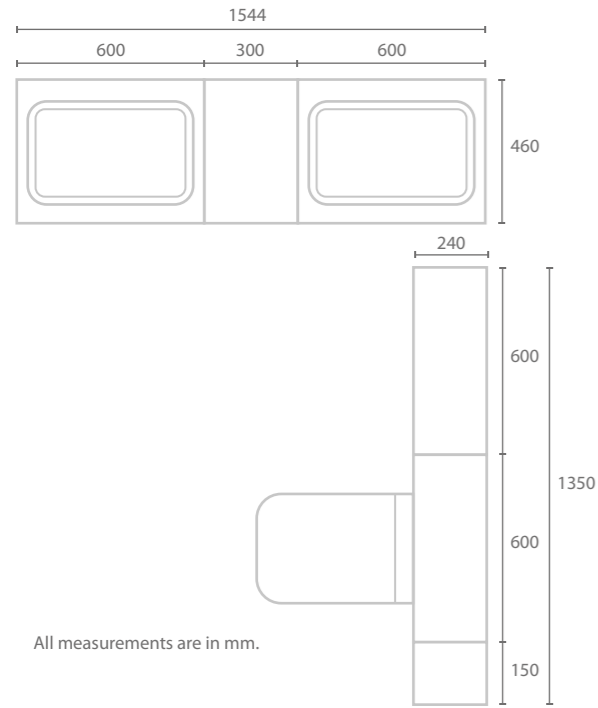

Sereno Basin

Buxton Handle

White Carrara Worktop

Matt Fern

DEEP/SLIMLINE

Both 460mm deep units and 240mm slimline units in Phoenix's contemporary Carini Walnut finish were used in this design. Finished with Amber Sands solid surface worktops, two Sereno basins and Radius mirrors were used to elevate this design, while the Harrogate handles and Lune WC provide the perfect finishing touches.