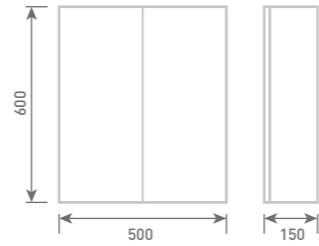

All units include handle.

MIRRORED CABINETS & LED MIRRORS

50 Mirrored Cabinet
W50 x H60 x D15

Unit Colour

Gloss White	UF1090	£296
Dove Grey Gloss	UF2090	£296
Cashmere Gloss	UF3090	£296
Stone Matt	UF4090	£296
Matt Fern	UF5090	£296
Matt Graphite	UF7090	£296
Carini Walnut	UF6090	£296