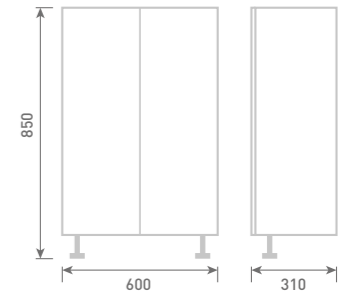

Gloss White	UF1043	£381
Dove Grey Gloss	UF2043	£381
Cashmere Gloss	UF3043	£381
Stone Matt	UF4043	£381
Matt Fern	UF5043	£381
Matt Graphite	UF7043	£381
Carini Walnut	UF6043	£381