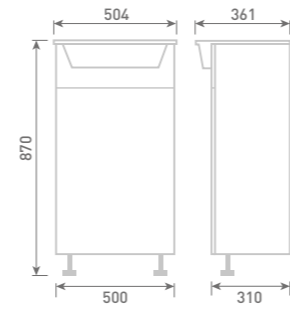

Gloss White	FF441	£529
Dove Grey Gloss	FF442	£529
Cashmere Gloss	FF443	£529
Stone Matt	FF444	£529
Matt Fern	FF445	£529
Matt Graphite	FF447	£529
Carini Walnut	FF446	£529