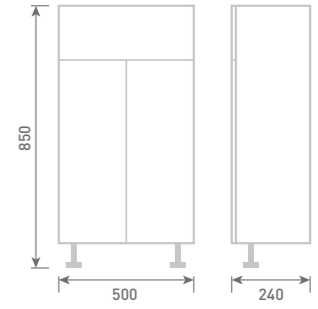

Unit Colour

Gloss White	FF001	£311
Dove Grey Gloss	FF002	£311
Cashmere Gloss	FF003	£311
Stone Matt	FF004	£311
Matt Fern	FF005	£311
Matt Graphite	FF007	£311
Carini Walnut	FF006	£311