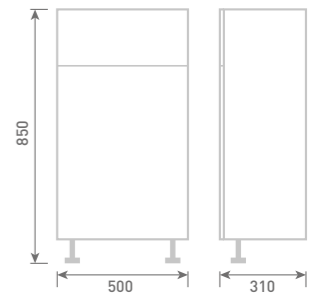

Gloss White	FF401	£378
Dove Grey Gloss	FF402	£378
Cashmere Gloss	FF403	£378
Stone Matt	FF404	£378
Matt Fern	FF405	£378
Matt Graphite	FF407	£378
Carini Walnut	FF406	£378