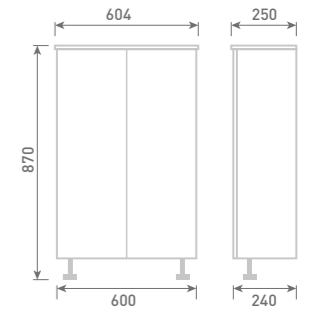

Gloss White	FF161	£429
Dove Grey Gloss	FF162	£429
Cashmere Gloss	FF163	£429
Stone Matt	FF164	£429
Matt Fern	FF165	£429
Matt Graphite	FF167	£429
Carini Walnut	FF166	£429