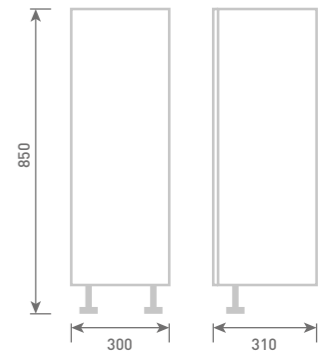

STANDARD BASE UNITS

15 Open Shelf Base Unit
W15 x H85 x D29
• Glass Shelf

Unit Colour

Gloss White	UF1060	£153
Dove Grey Gloss	UF2060	£153
Cashmere Gloss	UF3060	£153
Stone Matt	UF4060	£153
Matt Fern	UF5060	£153
Matt Graphite	UF7060	£153
Carini Walnut	UF6060	£153

STANDARD BASE UNITS

30 Single Door Base Unit
W30 x H85 x D31

Unit Colour

Gloss White	UF1064	£285
Dove Grey Gloss	UF2064	£285
Cashmere Gloss	UF3064	£285
Stone Matt	UF4064	£285
Matt Fern	UF5064	£285
Matt Graphite	UF7064	£285
Carini Walnut	UF6064	£285

15 Single Door Base Unit
W15 x H85 x D31

Gloss White	UF1061	£214
Dove Grey Gloss	UF2061	£214
Cashmere Gloss	UF3061	£214
Stone Matt	UF4061	£214
Matt Fern	UF5061	£214
Matt Graphite	UF7061	£214
Carini Walnut	UF6061	£214

30 Twin Drawer Base Unit
W30 x H85 x D31

Gloss White	UF1065	£442
Dove Grey Gloss	UF2065	£442
Cashmere Gloss	UF3065	£442
Stone Matt	UF4065	£442
Matt Fern	UF5065	£442
Matt Graphite	UF7065	£442
Carini Walnut	UF6065	£442

20 Single Door Base Unit
W20 x H85 x D31

Gloss White	UF1062	£249
Dove Grey Gloss	UF2062	£249
Cashmere Gloss	UF3062	£249
Stone Matt	UF4062	£249
Matt Fern	UF5062	£249
Matt Graphite	UF7062	£249
Carini Walnut	UF6062	£249

30 Twin Door Tall Base Unit
W30 x H190 x D31
• 3 Shelves

Gloss White	UF1066	£554
Dove Grey Gloss	UF2066	£554
Cashmere Gloss	UF3066	£554
Stone Matt	UF4066	£554
Matt Fern	UF5066	£554
Matt Graphite	UF7066	£554
Carini Walnut	UF6066	£554

20 Tissue Base Unit
W20 x H85 x D31
• Includes Roll Holder

Gloss White	UF1063	£265
Dove Grey Gloss	UF2063	£265
Cashmere Gloss	UF3063	£265
Stone Matt	UF4063	£265
Matt Fern	UF5063	£265
Matt Graphite	UF7063	£265
Carini Walnut	UF6063	£265

All units include handle and feet.

All units include handle and feet.