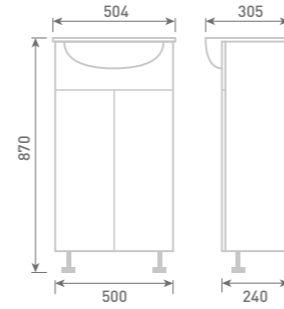

Unit Colour

Gloss White	FF021	£515
Dove Grey Gloss	FF022	£515
Cashmere Gloss	FF023	£515
Stone Matt	FF024	£515
Matt Fern	FF025	£515
Matt Graphite	FF027	£515
Carini Walnut	FF026	£515