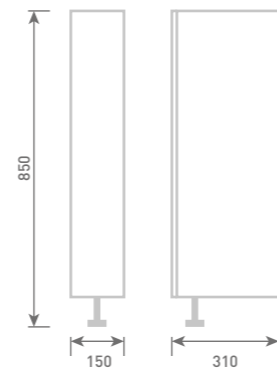

STANDARD BASE UNITS

15 Open Shelf Base Unit
W15 x H85 x D29
• Glass Shelf

Unit Colour

Gloss White	UF1060	£153
Dove Grey Gloss	UF2060	£153
Cashmere Gloss	UF3060	£153
Stone Matt	UF4060	£153
Matt Fern	UF5060	£153
Matt Graphite	UF7060	£153
Carini Walnut	UF6060	£153

STANDARD BASE UNITS

30 Single Door Base Unit
W30 x H85 x D31

Unit Colour

Gloss White	UF1064	£285
Dove Grey Gloss	UF2064	£285
Cashmere Gloss	UF3064	£285
Stone Matt	UF4064	£285
Matt Fern	UF5064	£285
Matt Graphite	UF7064	£285
Carini Walnut	UF6064	£285

15 Single Door Base Unit
W15 x H85 x D31

Gloss White	UF1061	£214
Dove Grey Gloss	UF2061	£214
Cashmere Gloss	UF3061	£214
Stone Matt	UF4061	£214
Matt Fern	UF5061	£214
Matt Graphite	UF7061	£214
Carini Walnut	UF6061	£214

30 Twin Drawer Base Unit
W30 x H85 x D31

Gloss White	UF1065	£442
Dove Grey Gloss	UF2065	£442
Cashmere Gloss	UF3065	£442
Stone Matt	UF4065	£442
Matt Fern	UF5065	£442
Matt Graphite	UF7065	£442
Carini Walnut	UF6065	£442

20 Single Door Base Unit
W20 x H85 x D31

Gloss White	UF1062	£249
Dove Grey Gloss	UF2062	£249
Cashmere Gloss	UF3062	£249
Stone Matt	UF4062	£249
Matt Fern	UF5062	£249
Matt Graphite	UF7062	£249
Carini Walnut	UF6062	£249

30 Twin Door Tall Base Unit
W30 x H190 x D31
• 3 Shelves

Gloss White	UF1066	£554
Dove Grey Gloss	UF2066	£554
Cashmere Gloss	UF3066	£554
Stone Matt	UF4066	£554
Matt Fern	UF5066	£554
Matt Graphite	UF7066	£554
Carini Walnut	UF6066	£554

20 Tissue Base Unit
W20 x H85 x D31
• Includes Roll Holder

Gloss White	UF1063	£265
Dove Grey Gloss	UF2063	£265
Cashmere Gloss	UF3063	£265
Stone Matt	UF4063	£265
Matt Fern	UF5063	£265
Matt Graphite	UF7063	£265
Carini Walnut	UF6063	£265

All units include handle and feet.

All units include handle and feet.