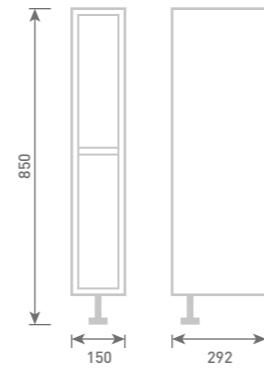

STANDARD BASE UNITS

15 Open Shelf Base Unit
W15 x H85 x D29
• Glass Shelf

Unit Colour

Gloss White	UF1060	£153
Dove Grey Gloss	UF2060	£153
Cashmere Gloss	UF3060	£153
Stone Matt	UF4060	£153
Matt Fern	UF5060	£153
Matt Graphite	UF7060	£153
Carini Walnut	UF6060	£153

STANDARD BASE UNITS

30 Single Door Base Unit
W30 x H85 x D31

Unit Colour

Gloss White	UF1064	£285
Dove Grey Gloss	UF2064	£285
Cashmere Gloss	UF3064	£285
Stone Matt	UF4064	£285
Matt Fern	UF5064	£285
Matt Graphite	UF7064	£285
Carini Walnut	UF6064	£285

15 Single Door Base Unit
W15 x H85 x D31

Gloss White	UF1061	£214
Dove Grey Gloss	UF2061	£214
Cashmere Gloss	UF3061	£214
Stone Matt	UF4061	£214
Matt Fern	UF5061	£214
Matt Graphite	UF7061	£214
Carini Walnut	UF6061	£214

30 Twin Drawer Base Unit
W30 x H85 x D31

Gloss White	UF1065	£442
Dove Grey Gloss	UF2065	£442
Cashmere Gloss	UF3065	£442
Stone Matt	UF4065	£442
Matt Fern	UF5065	£442
Matt Graphite	UF7065	£442
Carini Walnut	UF6065	£442

20 Single Door Base Unit
W20 x H85 x D31

Gloss White	UF1062	£249
Dove Grey Gloss	UF2062	£249
Cashmere Gloss	UF3062	£249
Stone Matt	UF4062	£249
Matt Fern	UF5062	£249
Matt Graphite	UF7062	£249
Carini Walnut	UF6062	£249

30 Twin Door Tall Base Unit
W30 x H190 x D31
• 3 Shelves

Gloss White	UF1066	£554
Dove Grey Gloss	UF2066	£554
Cashmere Gloss	UF3066	£554
Stone Matt	UF4066	£554
Matt Fern	UF5066	£554
Matt Graphite	UF7066	£554
Carini Walnut	UF6066	£554

20 Tissue Base Unit
W20 x H85 x D31
• Includes Roll Holder

Gloss White	UF1063	£265
Dove Grey Gloss	UF2063	£265
Cashmere Gloss	UF3063	£265
Stone Matt	UF4063	£265
Matt Fern	UF5063	£265
Matt Graphite	UF7063	£265
Carini Walnut	UF6063	£265

All units include handle and feet.

All units include handle and feet.