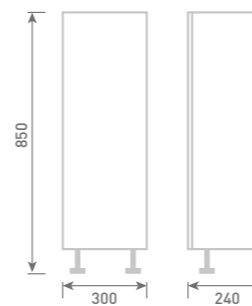

Gloss White	UF1034	£240
Dove Grey Gloss	UF2034	£240
Cashmere Gloss	UF3034	£240
Stone Matt	UF4034	£240
Matt Fern	UF5034	£240
Matt Graphite	UF7034	£240
Carini Walnut	UF6034	£240