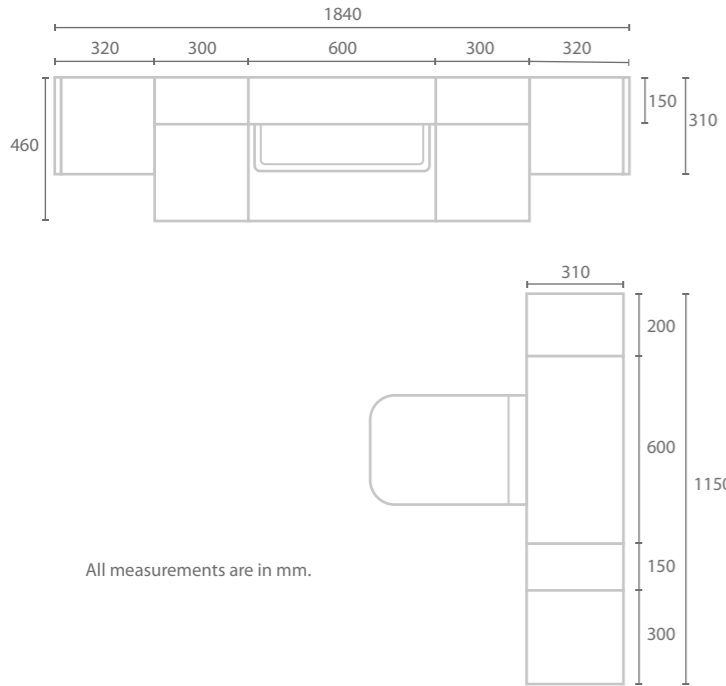

All measurements are in mm.

Nemi Basin

Tenbury Handle

Neo Quartz Worktop

Stone Matt

DEEP/STANDARD

To create this elegant design a combination of 310mm standard and 460mm deep units were used in Phoenix's stylish Matt Fern and with White Carrara solid surface worktops. The Buxton handle and Wye WC are a perfect accompaniment to the Sereno basin.