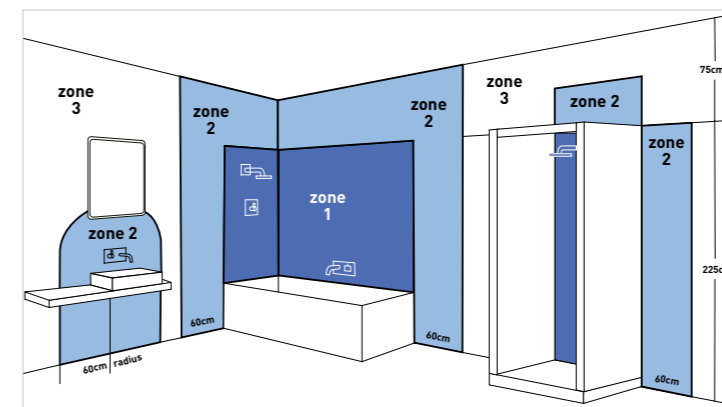

All installations must comply to guidelines which are based on a zonal concept. The diagram shows this concept and highlights the 3 zones used.

Zone 1 - Refers to the area above the bath or shower up to a height of 2.25 metres and requires a minimum rating of IPx4 (splash-proof) plus RCD protection.

Zone 2 - Covers an area 0.6 metres wide immediately next to, and all around zone 1. Wash basins should also be treated as zone 2. The minimum rating here is IPx4.

Zone 3 - Has no special requirements, unless water jets are likely to be used for cleaning purposes.