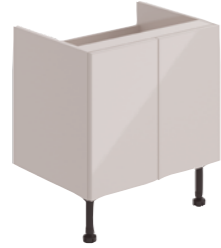

30 Single Door Low Base Unit
W30 x H72 x D45

60 Twin Door Low Base Unit
W60 x H72 x D45