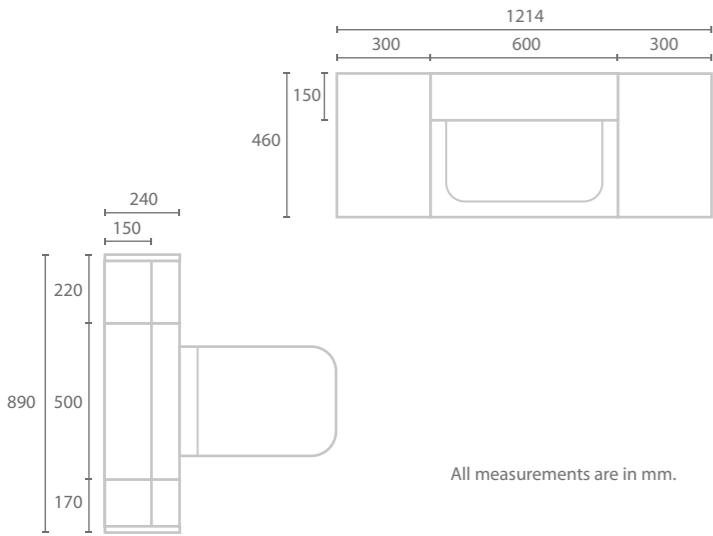

DEEP/SLIMLINE FLOOR STANDING

Using 460mm deep wall-mounted cupboard, including an Elvo solid surface basin, in conjunction with slimline floor standing units in elegant Carini Walnut highlighted with Cashmere Gloss, really brings this bathroom design to life. The Carrara White solid surface worktop enhances the clean lines of this design, which is finished off with the Dorton handle and the Lune WC.

Code	Qty	Description
FF996	1	610 x 455 Full Height Twin Door Base Unit inc Elvo Basin
UF3076	2	300 x 455 Single Door Base Unit
FF706	1	600 x 240 Slimline BTW Unit inc Concealed Cistern
MN044	1	Lune Comfort Height Back to Wall WC inc Soft Close Seat
UF3030	1	150 x 240 Slimline Open Shelf Base Unit
UF3033	1	200 x 240 Slimline Tissue Base Unit
UF3080	1	150 x 150 Single Door Wall Unit
UF3081	1	200 x 150 Single Door Wall Unit
UF6083	1	500 x 150 Twin Door Wall Unit Carini Walnut
UF6091	1	600 Twin Door Mirrored Wall Cabinet Carini Walnut
FL04	1	Mirror Light
PF3001	1	1000 x 165 Plinth
PF3040	2	900 x 240 Slimline Carcass Cladding Panel
WT110WC	2	342 x 460 Worktop - White Carrara
WT030WC	1	1004 x 245 Worktop - White Carrara

Elvo Basin