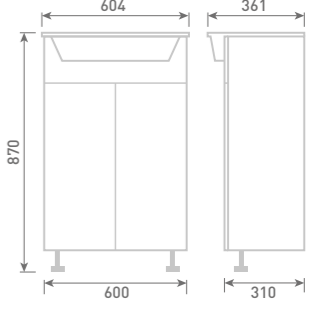

Gloss White	FF341	£567
Dove Grey Gloss	FF342	£567
Cashmere Gloss	FF343	£567
Stone Matt	FF344	£567
Matt Fern	FF345	£567
Matt Graphite	FF347	£567
Carini Walnut	FF346	£567