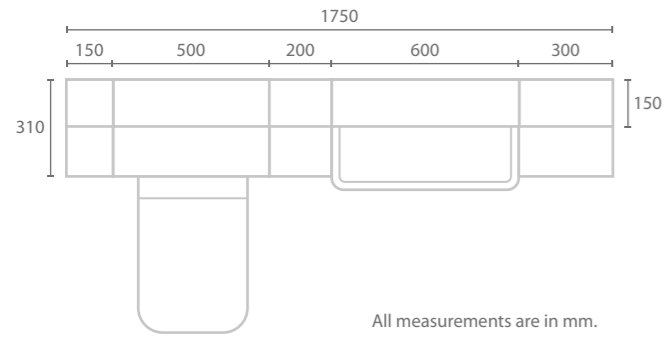

All measurements are in mm.

Epsom Handle

Reno Basin

Sparkling White Worktop

Matt Graphite

STANDARD

This clean crisp design was created using our Arno basin and 310 deep units. The design features Gloss White units and a Crystal Black solid surface worktop and light pelmet, the finishing touches were added using Phoenix's Dorton handle and Lune WC.