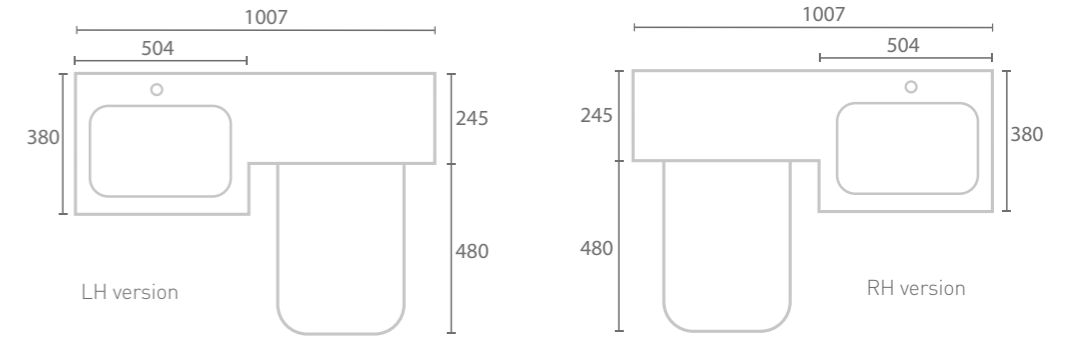

Soft Close
Drawers

Fully Extendable
Drawer Runners

Polished
Chrome Handle

Dove Grey Gloss

STYLE L-SUITE

Style L-Suite

W100 x H85 x D38/D25

- Basin unit
- WC unit
- One piece basin/WC top
- 3/6L flush concealed cistern
- Style rimless BTW pan & soft close seat
- Matching bath panels & wall units