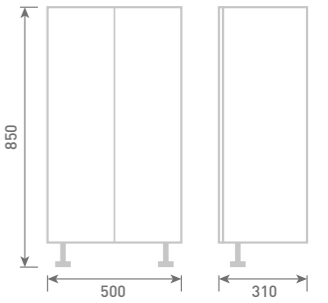

Gloss White	UF1042	£366
Dove Grey Gloss	UF2042	£366
Cashmere Gloss	UF3042	£366
Stone Matt	UF4042	£366
Matt Fern	UF5042	£366
Matt Graphite	UF7042	£366
Carini Walnut	UF6042	£366