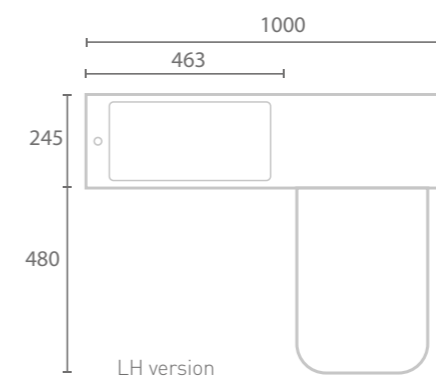

Style I-Suite

W100 x H85 x D25

- Basin unit
- Soft close doors
- WC unit
- 3/6L flush concealed cistern
- One piece basin/WC top
- Style BTW pan & soft close seat
- Reversible handing
- Matching bath panels & wall units

Gloss White **£995**
LH N110130LH
RH N110130RH