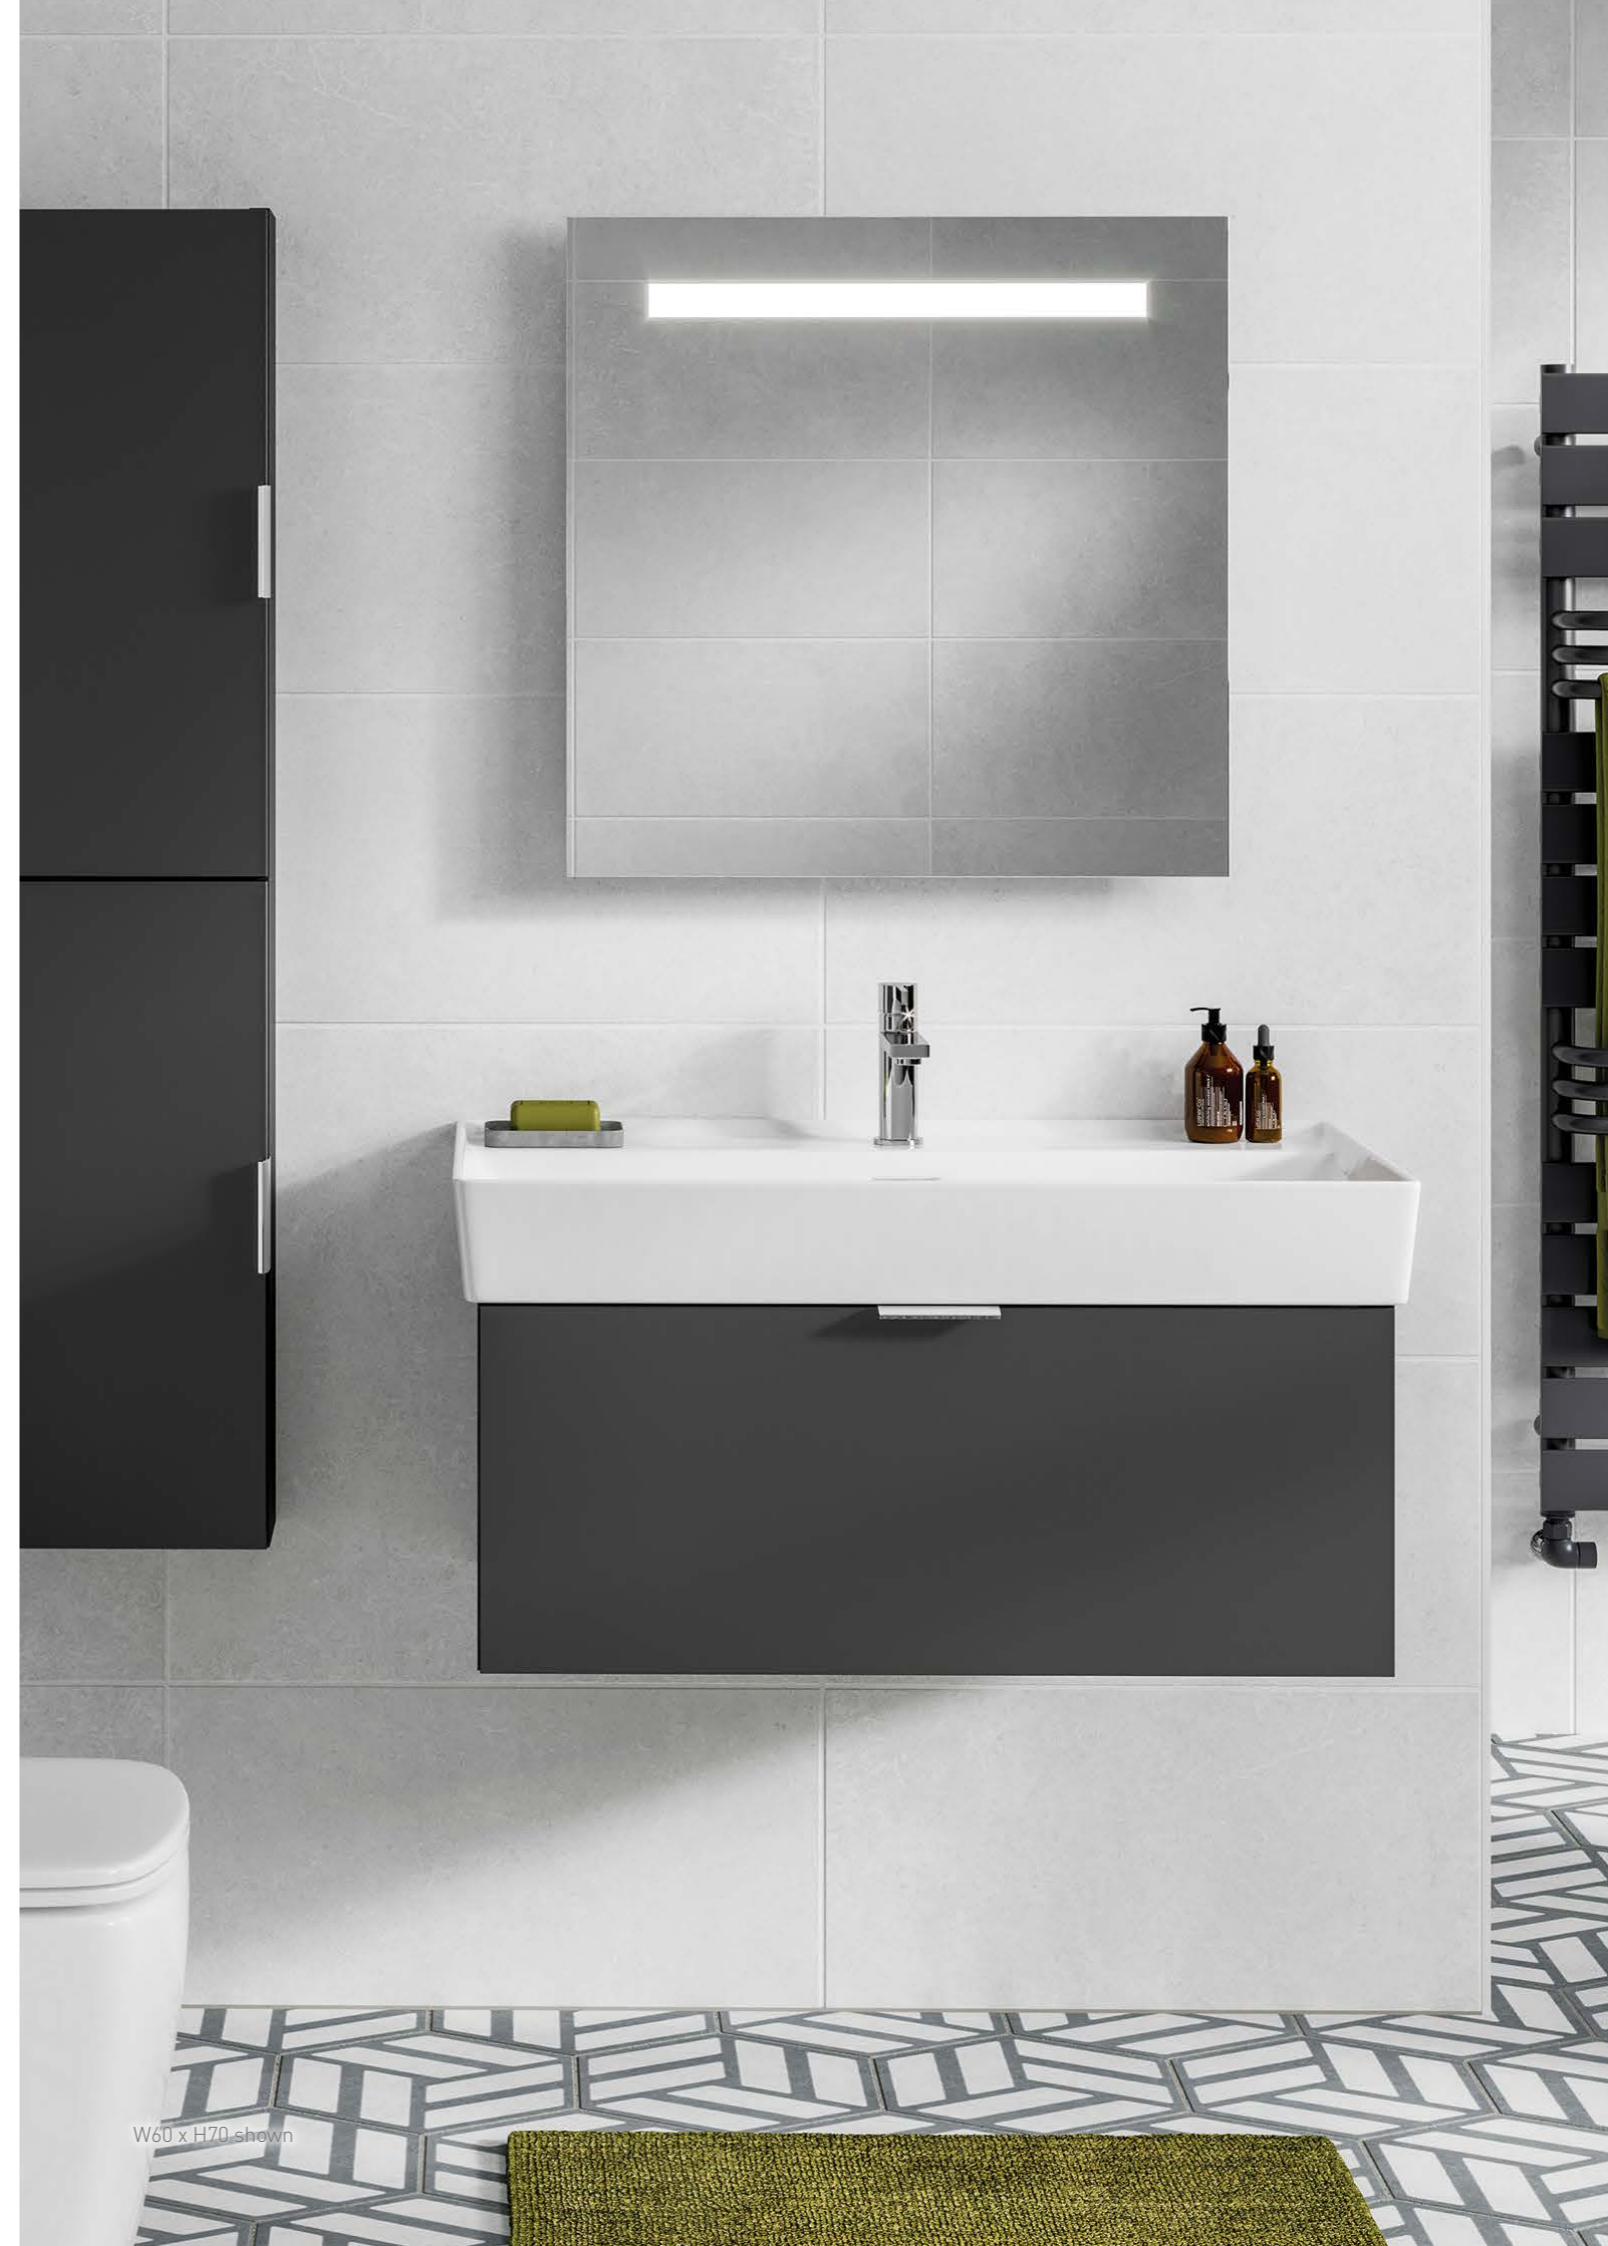

KONNEX ROUND LED MIRROR

Diameter 55 shown

Key Features:

-  **5 YEAR GUARANTEE**
Guarantee
-  **A+**
Energy Rating
-  **LED**
-  **IP44**
-  **Solid Aluminium Construction**
-  **Heated Demister**
-  **Touch On/Off**

Sizes Available:

- 
Konnex Round 80
Diameter 80 x D4
M1075
£365
- 
Konnex Round 55
Diameter 55 x D4
M1074
£266

Diameter 80 shown

KONNEX OVAL LED MIRROR

Key Features:

-  **5 YEAR GUARANTEE**
Guarantee
-  **A+**
Energy Rating
-  **LED**
LED
-  **IP44**
-  **Solid Aluminium Construction**
-  **Vertical & Horizontal**
-  **Heated Demister**
-  **Touch On/Off**

Sizes Available:

- 
Konnex Oval 55
 W55 x H75 x D4
 MI073
£290
- 
Konnex Oval 75
 W75 x H55 x D4
 MI073
£290

SHARP LED MIRROR

Key Features:

- 
Guarantee
- 
Energy Rating
- 
LED
- 
IP44
- 
Solid Aluminium Construction
- 
Heated Demister
- 
Motion On/Off
- 
Charging Socket