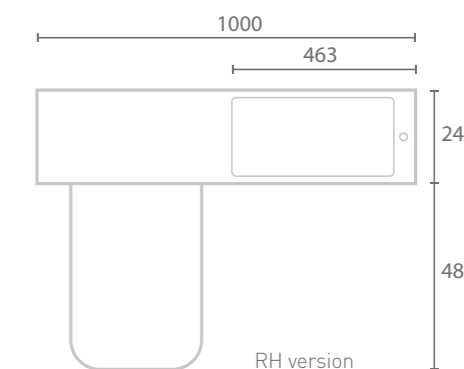

Style I-Suite

W100 x H85 x D25

- Basin unit
- Soft close doors
- WC unit
- 3/6L flush concealed cistern
- One piece basin/WC top
- Style BTW pan & soft close seat
- Reversible handing
- Matching bath panels & wall units

Gloss White **£995**
LH N110130LH
RH N110130RH