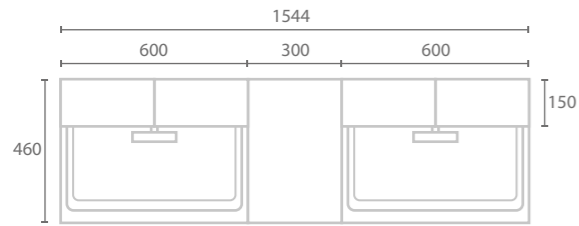

DEEP

The bold look of this bathroom was created using Stone Matt 460mm deep units with a continual Neo Quartz worktop. It features Tenbury handles and 2 x Nemi counter top basins and is finished off brilliantly with wall mirror cabinets and furniture lights. A full length matching splashback has been cleverly created using the Neo Quartz worktop.

Code	Qty	Description
UF4075	2	600 x 455 Deep Low Base Unit Twin Door
UF4076	1	300 x 455 Deep Low Base Unit Single Door
UF4091	2	600 Twin Door Mirrored Wall Cabinet
PF4002	1	1500 x 165 Plinth
PF4043	2	665 x 445 Deep Carcass Cladding Panel
WT130NQ	2	1544 x 460 Worktop - Neo Quartz
FL04	2	Mirror Light
FB010	2	Nemi Counter Top Basin 500 x 400 x 140

All measurements are in mm.