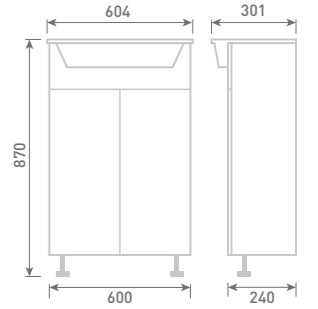

Gloss White	FF121	£549
Dove Grey Gloss	FF122	£549
Cashmere Gloss	FF123	£549
Stone Matt	FF124	£549
Matt Fern	FF125	£549
Matt Graphite	FF127	£549
Carini Walnut	FF126	£549