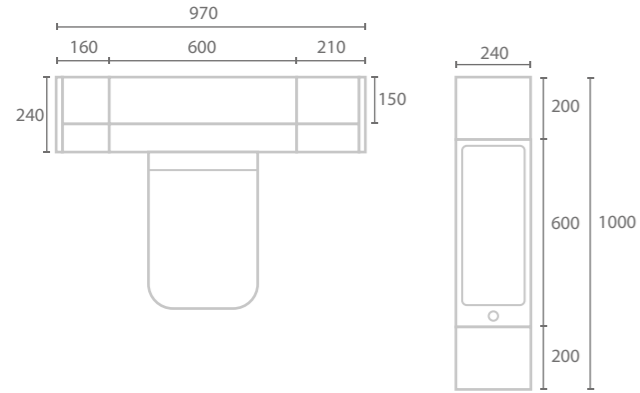

Arno Basin

Askern Handle

Amber Sands Worktop

Gloss White

SLIMLINE WALL MOUNTED

When space is an issue design perfection doesn't have to be. Utilising the 240mm slimline wall-mounted units in Dove Grey Gloss and topping them with Crystal Black solid surface worktops gives this design the wow factor you are looking for. The Harrogate handle and Lune WC are also the perfect complement to the Liri basin.