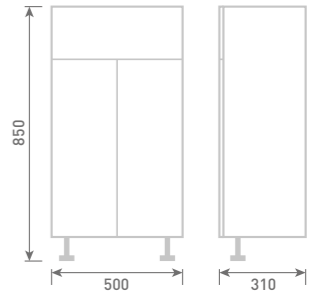

Unit Colour

Gloss White	FF201	£366
Dove Grey Gloss	FF202	£366
Cashmere Gloss	FF203	£366
Stone Matt	FF204	£366
Matt Fern	FF205	£366
Matt Graphite	FF207	£366
Carini Walnut	FF206	£366