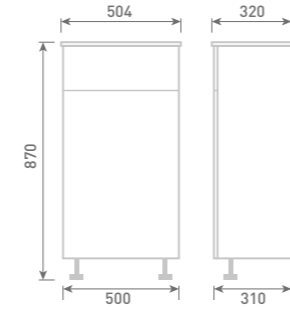

Gloss White	FF461	£469
Dove Grey Gloss	FF462	£469
Cashmere Gloss	FF463	£469
Stone Matt	FF464	£469
Matt Fern	FF465	£469
Matt Graphite	FF467	£469
Carini Walnut	FF466	£469