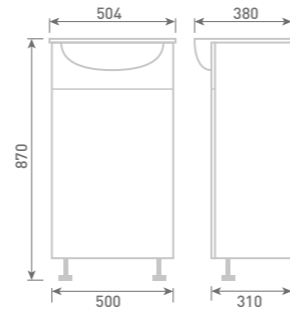

Unit Colour

Gloss White	FF421	£545
Dove Grey Gloss	FF422	£545
Cashmere Gloss	FF423	£545
Stone Matt	FF424	£545
Matt Fern	FF425	£545
Matt Graphite	FF427	£545
Carini Walnut	FF426	£545