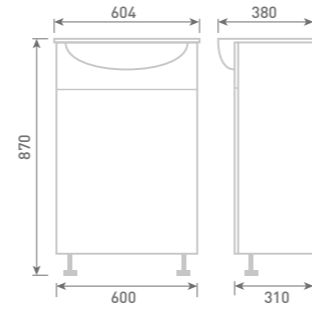

Gloss White	FF521	£595
Dove Grey Gloss	FF522	£595
Cashmere Gloss	FF523	£595
Stone Matt	FF524	£595
Matt Fern	FF525	£595
Matt Graphite	FF527	£595
Carini Walnut	FF526	£595