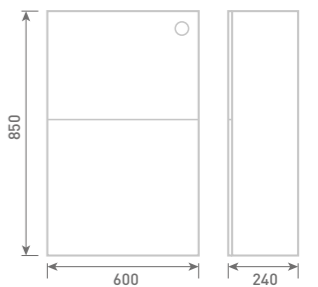

Gloss White	FF701	£358
Dove Grey Gloss	FF702	£358
Cashmere Gloss	FF703	£358
Stone Matt	FF704	£358
Matt Fern	FF705	£358
Matt Graphite	FF707	£358
Carini Walnut	FF706	£358