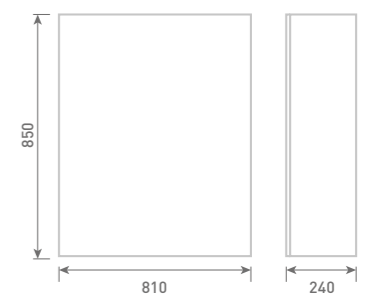

Gloss White	UF1100	£282
Dove Grey Gloss	UF2100	£282
Cashmere Gloss	UF3100	£282
Stone Matt	UF4100	£282
Matt Fern	UF5100	£282
Matt Graphite	UF7100	£282
Carini Walnut	UF6100	£282