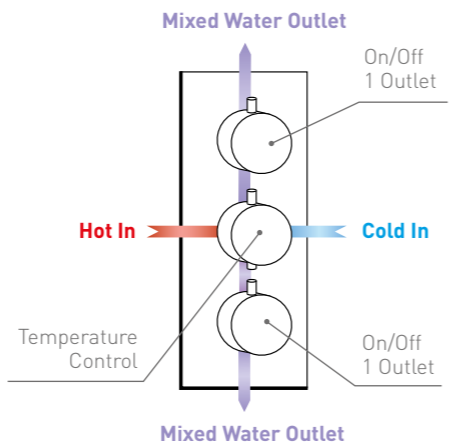

Triple Valve - Dual Function

SV039RO
£270