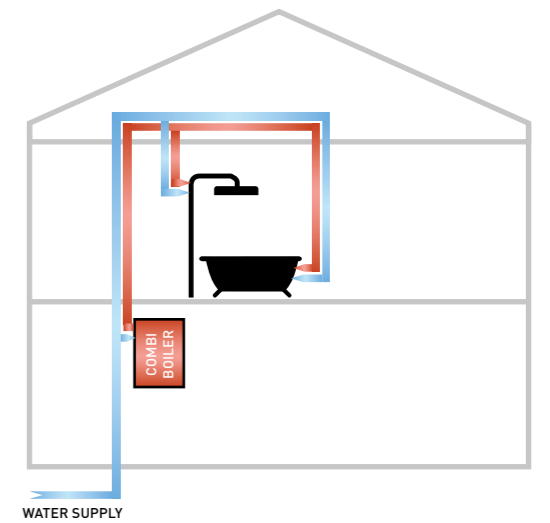

LP MP HP

Combination Boiler System

- 'Combie' boiler providing hot water and heating

LP
Minimum of 0.2 Bar

MP
Minimum of 0.5 Bar

HP
Minimum of 1.0 Bar

HP+
Minimum of 2.0 Bar

For showers on a low/medium pressure system, we recommend that a negative head pump is installed.