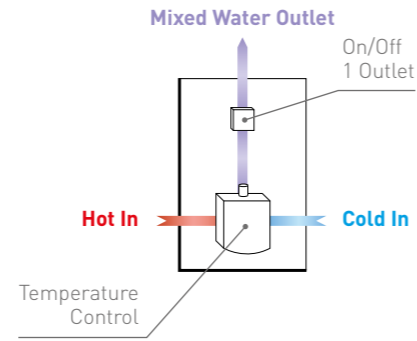

TOUCH MATTEO

Single Function Thermostatic

SV121
£394