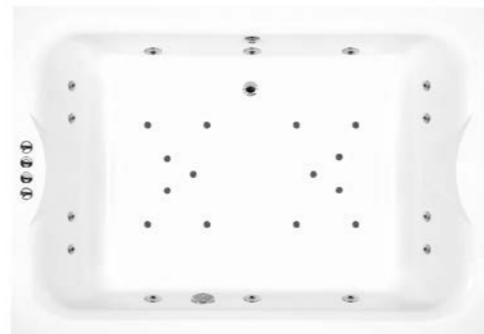

WPC027 1.5Kw inline heater £123 For system 1 & 3 only	OPTIONAL EXTRAS (Factory Fitted) WPC029 Colour kinetic underwater light £196 For system 1, 2 & 3 only	WPC028 ELCB Protection £34 For system 1, 2 & 3 only