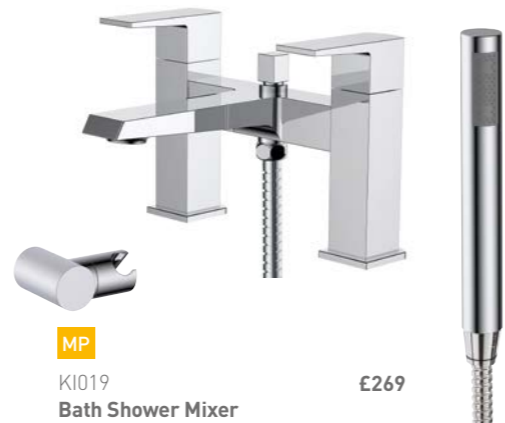

£216

HP
 KI010
4 Hole Bath Shower Mixer
 Including Hose & Handset

£320

LP
 KI013
Bath Filler

£230

HP
 KI020
Freestanding Bath Shower Mixer

£510

MP
 KI019
Bath Shower Mixer
 Including Hose, Handset & Bracket

£269

A10001
Toilet Brush & Holder
 Brass & Frosted Glass

£76

A10004
Soap Dish & Holder
 Brass & Frosted Glass

£46

A10003
Cup & Holder
 Brass & Frosted Glass

£43

A10005
Robe Hook
 Brass