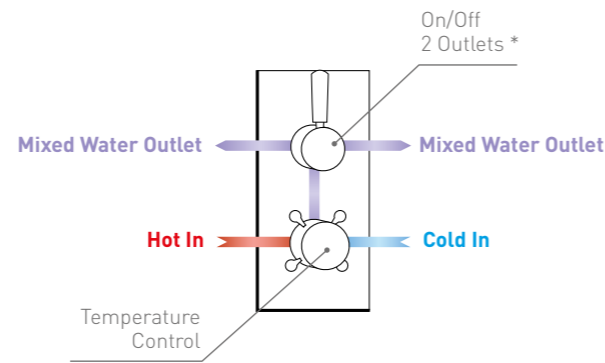

£519

TRADITIONAL CONCEALED THERMOSTATIC SHOWER VALVES

Twin Valve - Single Function

SV037TR
£210

Twin Valve - Dual Function

SV038TR
£210

* Cannot be used simultaneously

Triple Valve - Dual Function