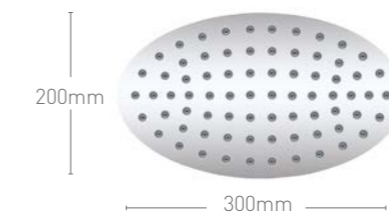

OVAL

SH069 Shower Head & Wall Arm £99
SH070 Shower Head & Ceiling Arm £85
SLH007 Shower Head £64