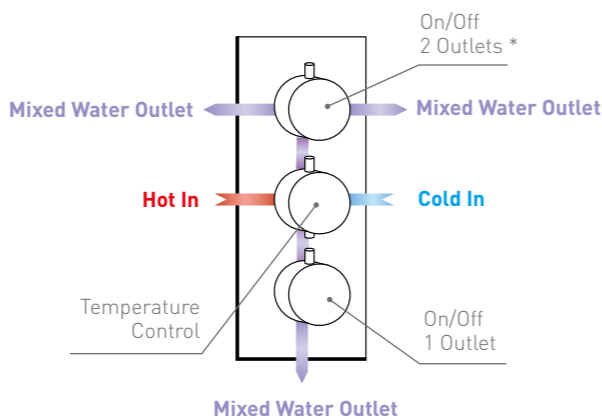

Triple Valve - Triple Function

SV040RO
£270

* Cannot be used simultaneously

DOCCIA ROUND

DOCCIA 13

£287

- DOC13
- Single Function Thermostatic Shower Valve
- 200mm Round Shower Head & Wall Arm

DOCCIA 14

£378

- DOC14
- Dual Function Thermostatic Shower Valve
- 200mm Round Shower Head & Wall Arm
- Slide Rail with Multi Function Handset & Smooth Hose
- Round Outlet Elbow

DOCCIA 15

£438

- DOC15
- Dual Function Thermostatic Shower Valve
- 200mm Round Shower Head & Wall Arm
- Slide Rail with Multi Function Handset & Smooth Hose
- Round Outlet Elbow

DOCCIA 16

£522

- DOC16
- Triple Function Thermostatic Shower Valve
- 200mm Round Shower Head & Wall Arm
- Slide Rail with Multi Function Handset & Smooth Hose
- Round Klik Klak Bath Waste & Overflow Filler
- Round Outlet Elbow

DOCCIA 67

£273

- DOC67
- Single Function Thermostatic Shower Valve
- 200mm Round Shower Head & Ceiling Arm

DOCCIA 68

£364

- DOC68
- Dual Function Thermostatic Shower Valve
- 200mm Round Shower Head & Ceiling Arm
- Slide Rail with Multi Function Handset & Smooth Hose
- Round Outlet Elbow

DOCCIA 69

£424

- DOC69
- Dual Function Thermostatic Shower Valve
- 200mm Round Shower Head & Ceiling Arm
- Slide Rail with Multi Function Handset & Smooth Hose
- Round Outlet Elbow

DOCCIA 70

£508

- DOC70
- Triple Function Thermostatic Shower Valve
- 200mm Round Shower Head & Ceiling Arm
- Slide Rail with Multi Function Handset & Smooth Hose
- Round Klik Klak Bath Waste & Overflow Filler
- Round Outlet Elbow