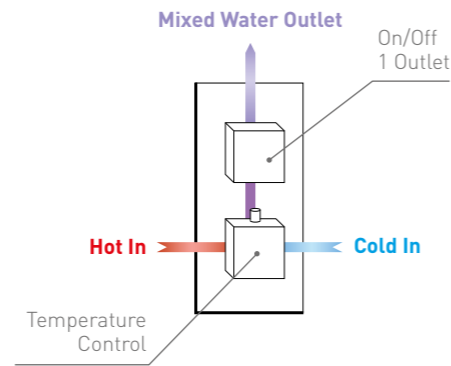

SQUARE CONCEALED THERMOSTATIC SHOWER VALVES

Twin Valve - Single Function

SV037SQ
£210