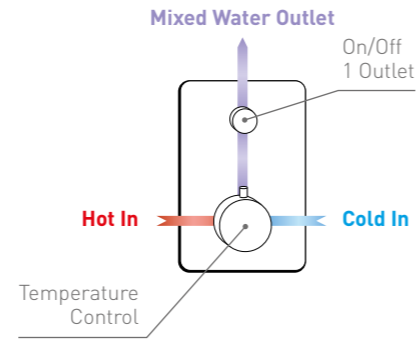

Single Function
Thermostatic

SV131
£394