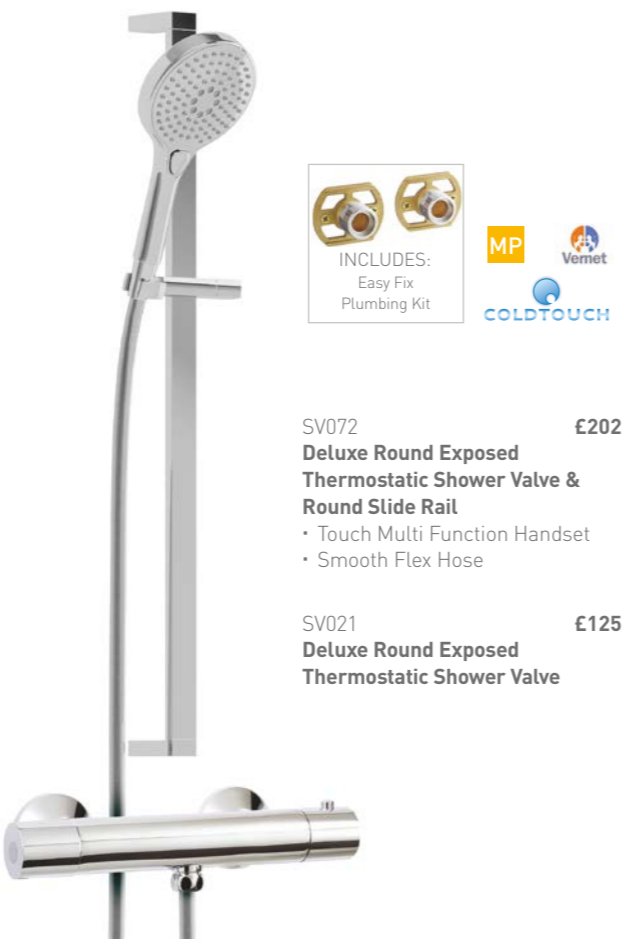

- Round Rigid Riser
- 200mm Traditional Shower Head
- White Handset

EXPOSED THERMOSTATIC VALVES & BATH SHOWER MIXER

MP Vernet COLDTOUCH

SV070 £270
Deluxe Thermostatic Wall Mounted Bath Shower Mixer & Round Slide Rail
 • Touch Multi Function Handset
 • Smooth Flex Hose

SV022 £193
Deluxe Thermostatic Wall Mounted Bath Shower Mixer

MP Vernet COLDTOUCH

SV070 £270
Deluxe Thermostatic Bath Shower Mixer & Round Slide Rail
 • Touch Multi Function Handset
 • Smooth Flex Hose

SV022 £193
Deluxe Thermostatic Bath Shower Mixer

INCLUDES:
 Easy Fix Plumbing Kit
 MP Vernet COLDTOUCH

SV071 £228
Square Exposed Thermostatic Shower Valve & Square Slide Rail
 • Touch Multi Function Handset
 • Smooth Flex Hose

SV020 £151
Square Exposed Thermostatic Shower Valve

INCLUDES:
 Easy Fix Plumbing Kit
 MP Vernet COLDTOUCH

SV072 £202
Deluxe Round Exposed Thermostatic Shower Valve & Round Slide Rail
 • Touch Multi Function Handset
 • Smooth Flex Hose

SV021 £125
Deluxe Round Exposed Thermostatic Shower Valve