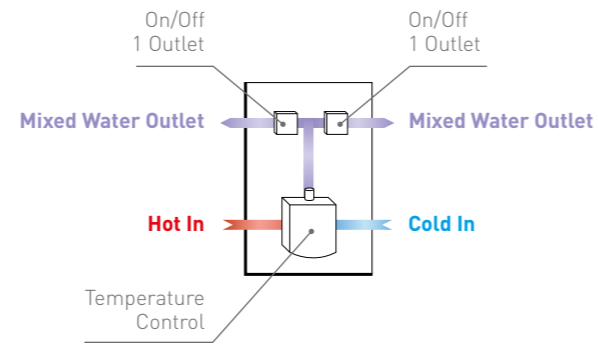

Dual Function Thermostatic

SV122
£415