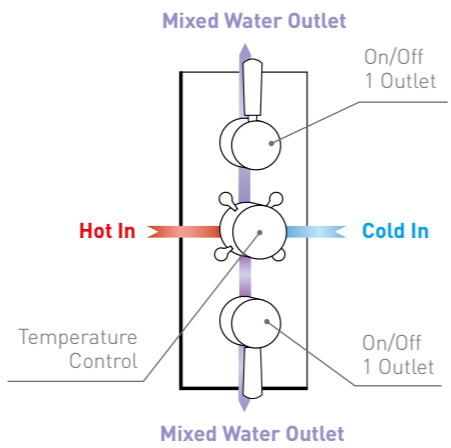

Triple Valve - Dual Function

SV039TR
£270