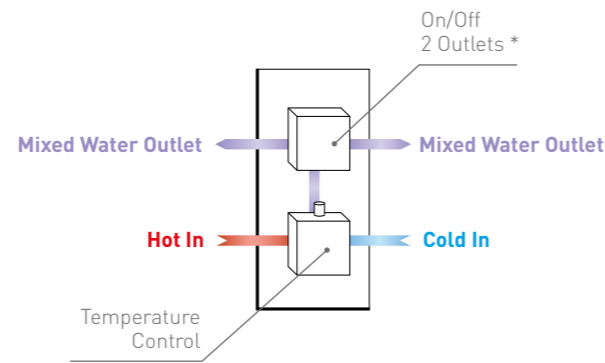

SQUARE CONCEALED THERMOSTATIC SHOWER VALVES

Twin Valve - Single Function

SV037SQ
£210

Twin Valve - Dual Function

SV038SQ
£210

* Cannot be used simultaneously

Triple Valve - Dual Function

SV039SQ
£270