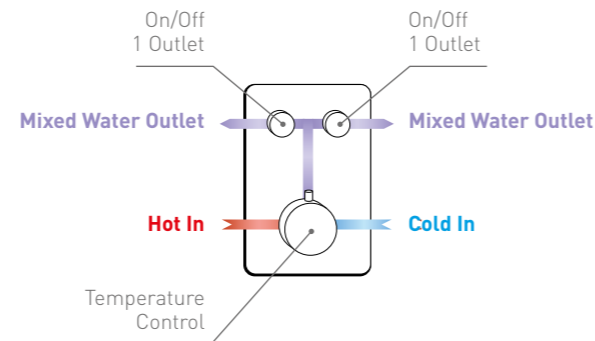

Dual Function
Thermostatic

SV132
£415

DOCCIA 4

DOC04
• Single Function Thermostatic Touch Control Valve
• Round Klik Klak Bath Waste & Overflow Filler
£478