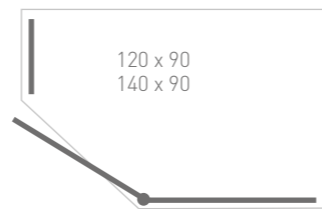

RH Hinge
RH Installation