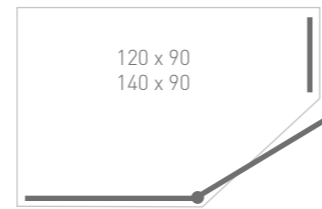

LH Hinge
LH Installation