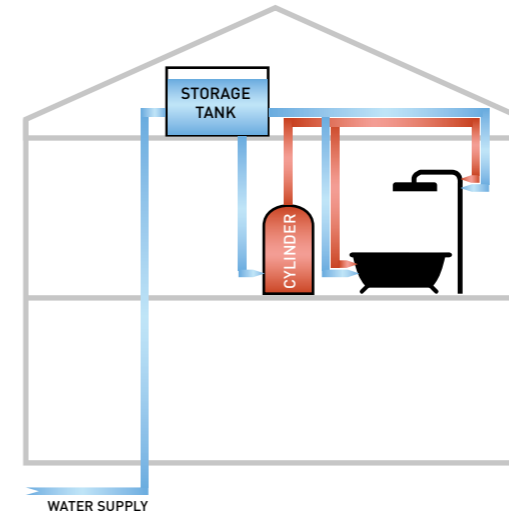

Doccia Lever Concealed Valve Page 160

Doccia Traditional Concealed Valve Page 162

Shower Heads Page 164

Slide Rails Page 168

Hand Showers Page 169

Rigid Risers Page 170

Shower Columns Page 175

HOME PRESSURE DIAGRAMS