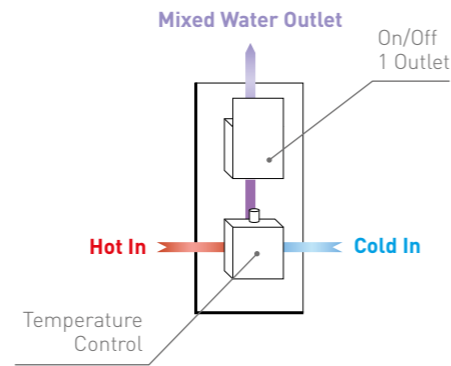

LEVER CONCEALED THERMOSTATIC SHOWER VALVES

Twin Valve - Single Function

SV037CU
£210