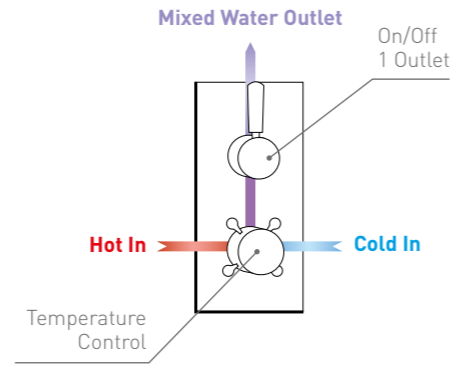

TRADITIONAL CONCEALED THERMOSTATIC SHOWER VALVES

Twin Valve - Single Function

SV037TR
£210