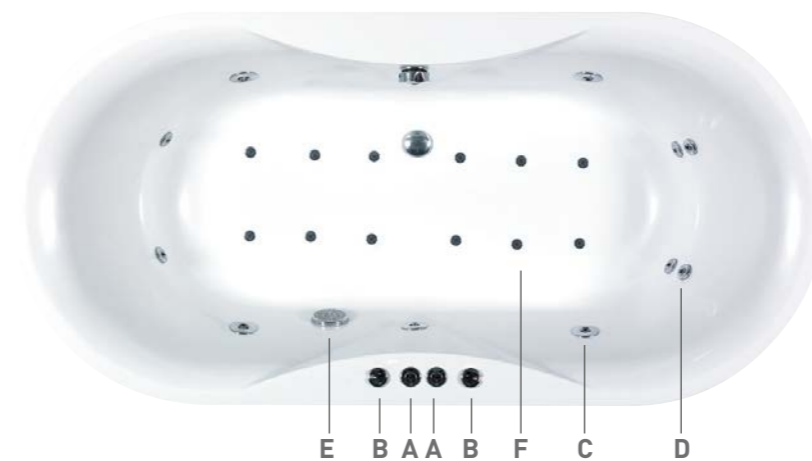

System 3 - Combined

Standard Features:

- A Whirlpool On/Off Switch
- A Airpool On/Off Switch
- B 2 x Air Flow Controls (Whirlpool)
- C Directional Whirlpool Jets
- D Back & Foot Jets
- F Airpool Jets
- E Safety Suction Filter

All Whirlpool systems are fitted with dry run pump protection.

Optional Extras (Factory Fitted):

- I Inline Heater
- J Colour Kinetic Underwater Light
- K ELCB Protection

‡ All Phoenix system baths are produced to order in our purpose built UK production facility.