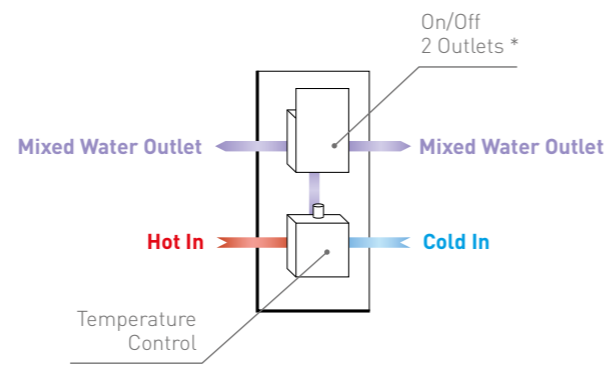

Twin Valve - Dual Function

SV038CU
£210

* Cannot be used simultaneously