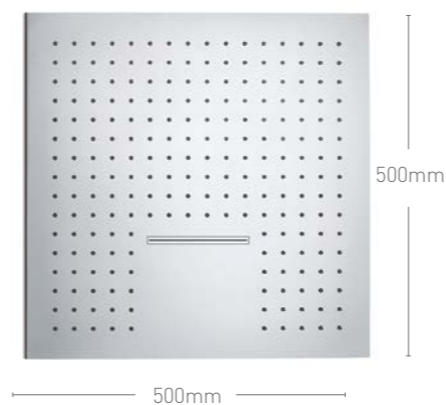

SHOWER HEADS

Modern, ultra-slim to curvaceous, traditional, round, square and everything in between Phoenix shower heads, slide rail kits and douche kits are packed with functional design features.

Ranging from thermostatic douche kits to pull up hand showers, it's the subtle details that finish your perfect design and create true usability.

SH024
Luxury Dual Function Ceiling Mounted Shower Head
Inc Hoses & Ceiling Mounts
500mm x 500mm

£706