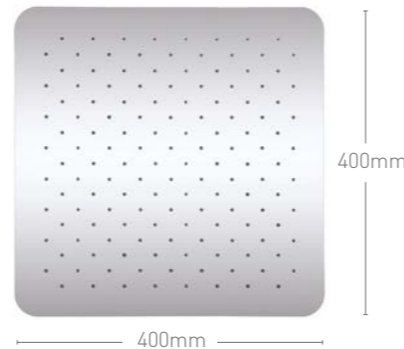

SHOWER HEADS

SQUARE

SH037 Shower Head & Wall Arm £83
SH038 Shower Head & Ceiling Arm £71
SLH001 Shower Head £44

SH039 Shower Head & Wall Arm £123
SH040 Shower Head & Ceiling Arm £110
SLH002 Shower Head £84

SH041 Shower Head & Ceiling Arm £140
SLH003 Shower Head £114