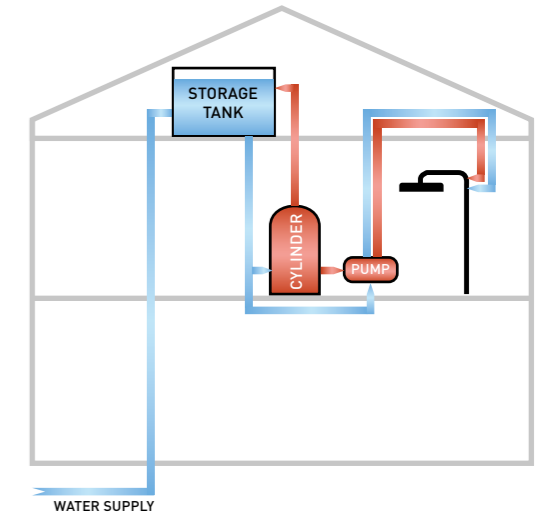

LP MP HP HP+

Boosted Gravity Fed (Low Pressure) System

- Cold water storage tank in the loft
- Hot water cylinder
- Booster pump

Phoenix recommend the installation of an inline water filter to prevent the build-up of limescale and maintain the longevity of all your household products, including your taps and showers.