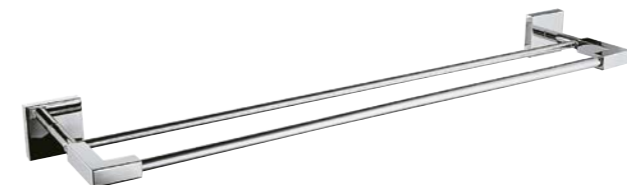

A07005
Robe Hook
Brass

£19

A07001
Toilet Brush & Holder
Brass & Ceramic

£39

A07012
Double Towel Bar
Brass 60cm

£62

A07002
Paper Holder
Brass

£40