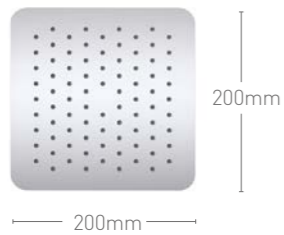

SHOWER HEADS

SQUARE

SH037 Shower Head & Wall Arm £83
SH038 Shower Head & Ceiling Arm £71
SLH001 Shower Head £44

SH039 Shower Head & Wall Arm £123
SH040 Shower Head & Ceiling Arm £110
SLH002 Shower Head £84

SH041 Shower Head & Ceiling Arm £140
SLH003 Shower Head £114