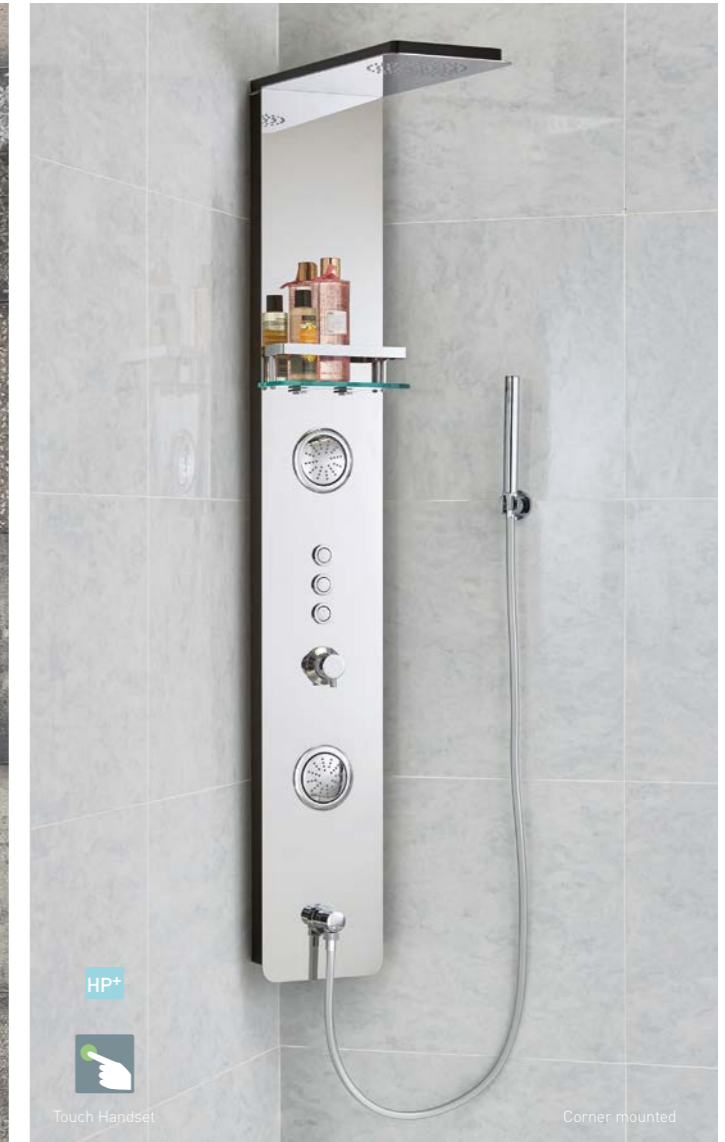

CELIO RECESSED THERMOSTATIC SHOWER COLUMN

HP
 SC013 £569
Celio Square Stainless Steel Recessed Thermostatic Shower Column
 • 1 x Overhead Shower
 • 1 x Hand Shower
 • 3 x Directional Body Jets
 • 1 x Shelf
 H150 x W16 x D46 (Recess 8.5)

EDESSA THERMOSTATIC SHOWER COLUMN

HP+

Touch Function

Corner mounted

- SC011 **Edessa Stainless Steel Shower Column with Square Push Buttons** £699
- 1 x Overhead Shower
 - 1 x Hand Shower
 - 2 x Directional Body Jets
 - 1 x Shelf
 - Can be corner or surface mounted
- H147 x W22 x D46

SURFACE OR CORNER MOUNTED

RHINE THERMOSTATIC SHOWER COLUMN

HP+

Touch Handset

Corner mounted

- SC012 **Rhine Stainless Steel Shower Column with Round Push Buttons** £699
- 1 x Overhead Shower
 - 1 x Hand Shower
 - 2 x Directional Body Jets
 - 1 x Shelf
 - Can be corner or surface mounted
- H147 x W22 x D46