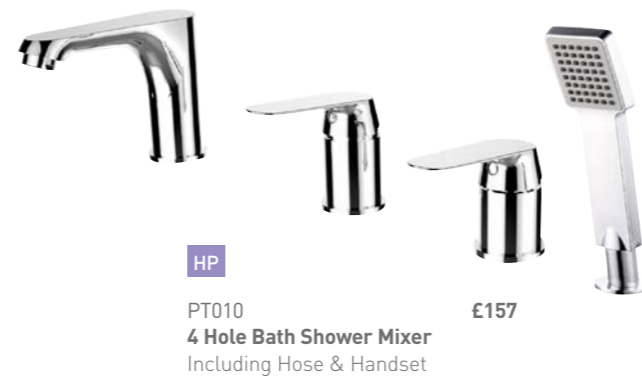

£220

£108

£157

£114

£113

£84

£168

£31

£20

£66

£47

£28

£53

£29

I-ZONE

Bold yet understated, the I-Zone collection offers wall and basin mounted options along with shower valves and a freestanding bath shower mixer giving you total choice in your bathroom design.