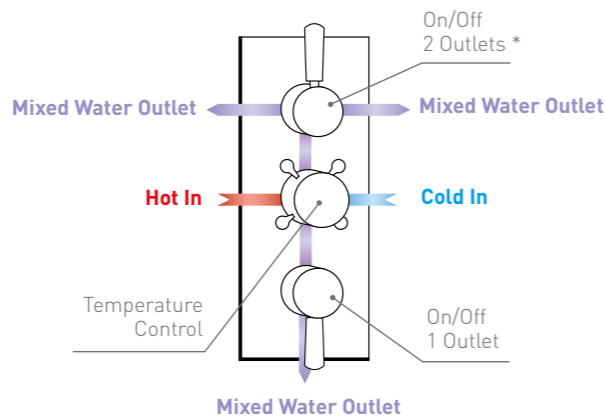

Triple Valve - Triple Function

SV040TR
£270

* Cannot be used simultaneously