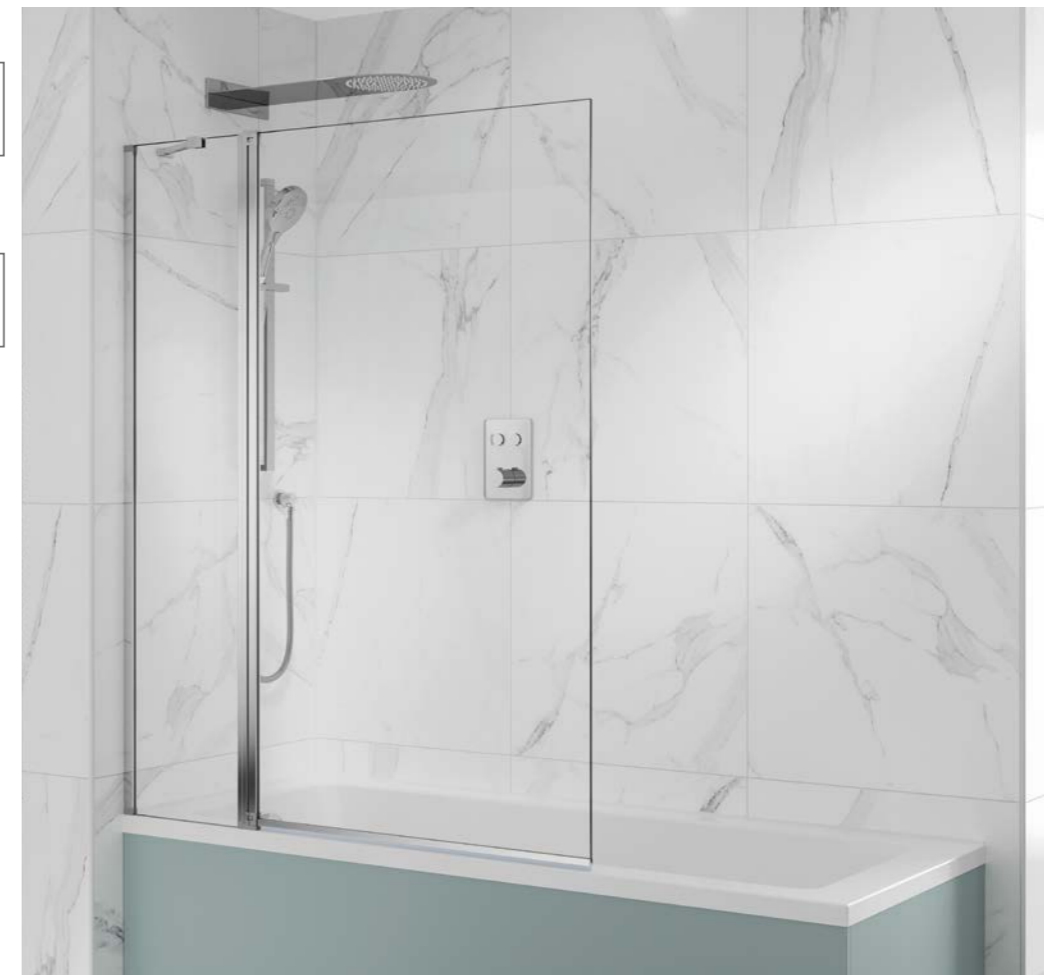

Key Features:

- 150cm high
- Reversible design
- Support bar
- Fixed 36cm panel
- Polished aluminium finish
- Easyclean protection
- 8mm safety glass
- Lifetime guarantee

S10005 **Mincio - Over Bath Screen** £325
W118 x H150
Adjustment 20mm