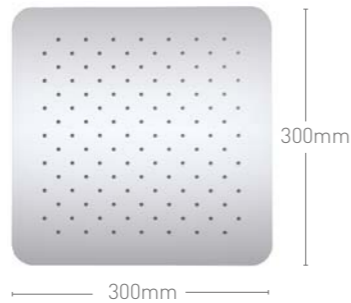

SHOWER HEADS

SQUARE

SH037 Shower Head & Wall Arm £83
SH038 Shower Head & Ceiling Arm £71
SLH001 Shower Head £44

SH039 Shower Head & Wall Arm £123
SH040 Shower Head & Ceiling Arm £110
SLH002 Shower Head £84

SH041 Shower Head & Ceiling Arm £140
SLH003 Shower Head £114