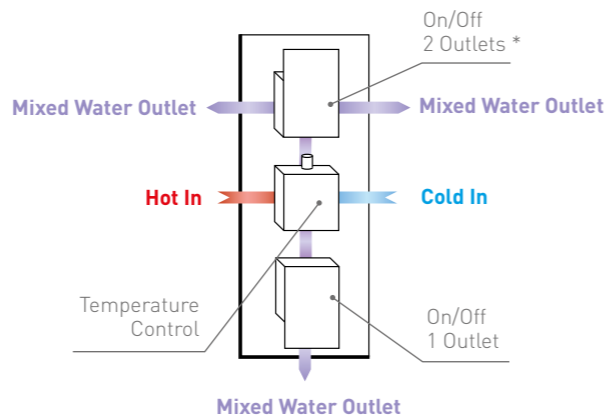

Triple Valve - Triple Function

SV040CU
£270

* Cannot be used simultaneously

DOCCIA LEVER

DOCCIA 21

DOC21
• Single Function Thermostatic Shower Valve
• 200mm Square Shower Head & Wall Arm

£293

DOCCIA 22

DOC22
• Dual Function Thermostatic Shower Valve
• 200mm Square Shower Head & Wall Arm
• Slide Rail with Multi Function Handset & Smooth Hose
• Square Outlet Elbow

£387

DOCCIA 23

DOC23
• Dual Function Thermostatic Shower Valve
• 200mm Square Shower Head & Wall Arm
• Slide Rail with Multi Function Handset & Smooth Hose
• Square Outlet Elbow

£447

DOCCIA 24

DOC24
• Triple Function Thermostatic Shower Valve
• 200mm Square Shower Head & Wall Arm
• Slide Rail with Multi Function Handset & Smooth Hose
• Square Klik Klak Bath Waste & Overflow Filler
• Square Outlet Elbow

£531

DOCCIA 75

DOC75
• Single Function Thermostatic Shower Valve
• 200mm Square Shower Head & Ceiling Arm

£281

DOCCIA 76

DOC76
• Dual Function Thermostatic Shower Valve
• 200mm Square Shower Head & Ceiling Arm
• Slide Rail with Multi Function Handset & Smooth Hose
• Square Outlet Elbow

£375

DOCCIA 77

DOC77
• Dual Function Thermostatic Shower Valve
• 200mm Square Shower Head & Ceiling Arm
• Slide Rail with Multi Function Handset & Smooth Hose
• Square Outlet Elbow

£435

DOCCIA 78

DOC78
• Triple Function Thermostatic Shower Valve
• 200mm Square Shower Head & Ceiling Arm
• Slide Rail with Multi Function Handset & Smooth Hose
• Square Klik Klak Bath Waste & Overflow Filler
• Square Outlet Elbow

£519