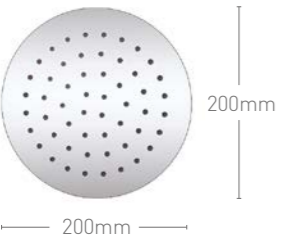

ROUND

SH042 Shower Head & Wall Arm £77
SH043 Shower Head & Ceiling Arm £63
SLH004 Shower Head £42

SH044 Shower Head & Wall Arm £115
SH045 Shower Head & Ceiling Arm £101
SLH005 Shower Head £79

SH046 Shower Head & Ceiling Arm £135
SLH006 Shower Head £114