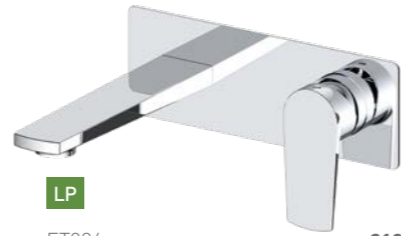

LP
ET006 £181
2 Hole Wall Mounted Basin Mixer