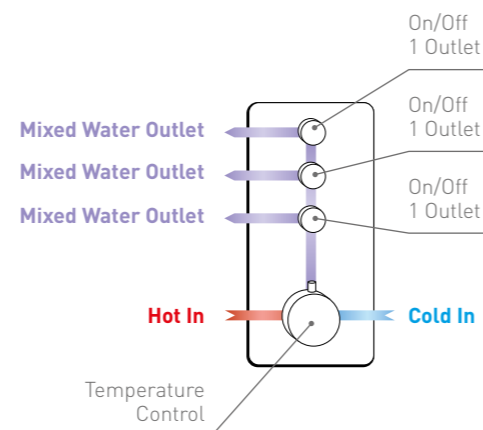

Triple Function
Thermostatic

SV133
£437