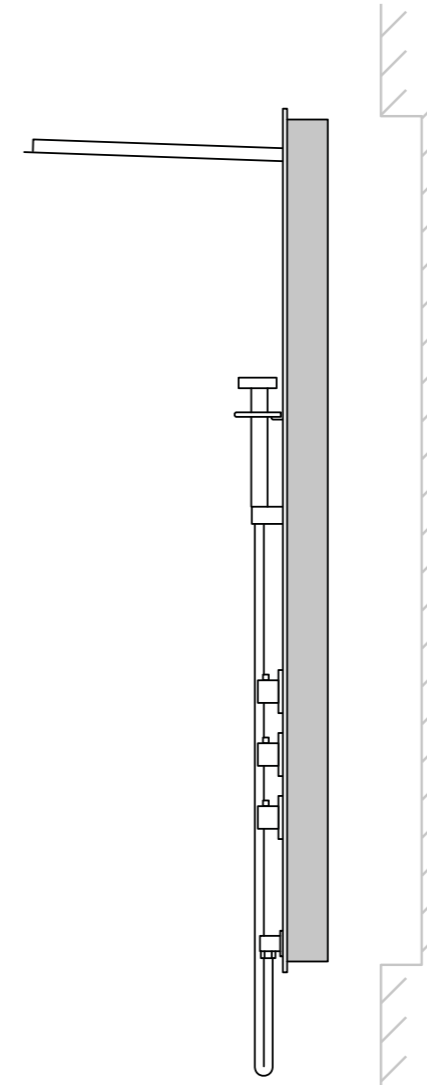

CELIO RECESSED THERMOSTATIC SHOWER COLUMN