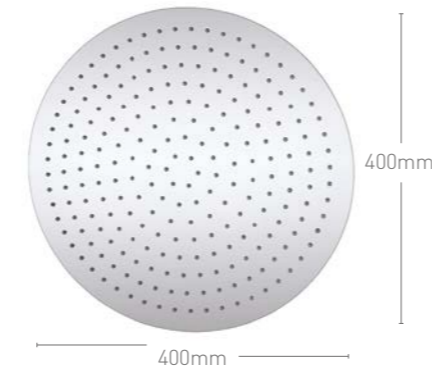

ROUND

SH042 Shower Head & Wall Arm £77
SH043 Shower Head & Ceiling Arm £63
SLH004 Shower Head £42

SH044 Shower Head & Wall Arm £115
SH045 Shower Head & Ceiling Arm £101
SLH005 Shower Head £79

SH046 Shower Head & Ceiling Arm £135
SLH006 Shower Head £114