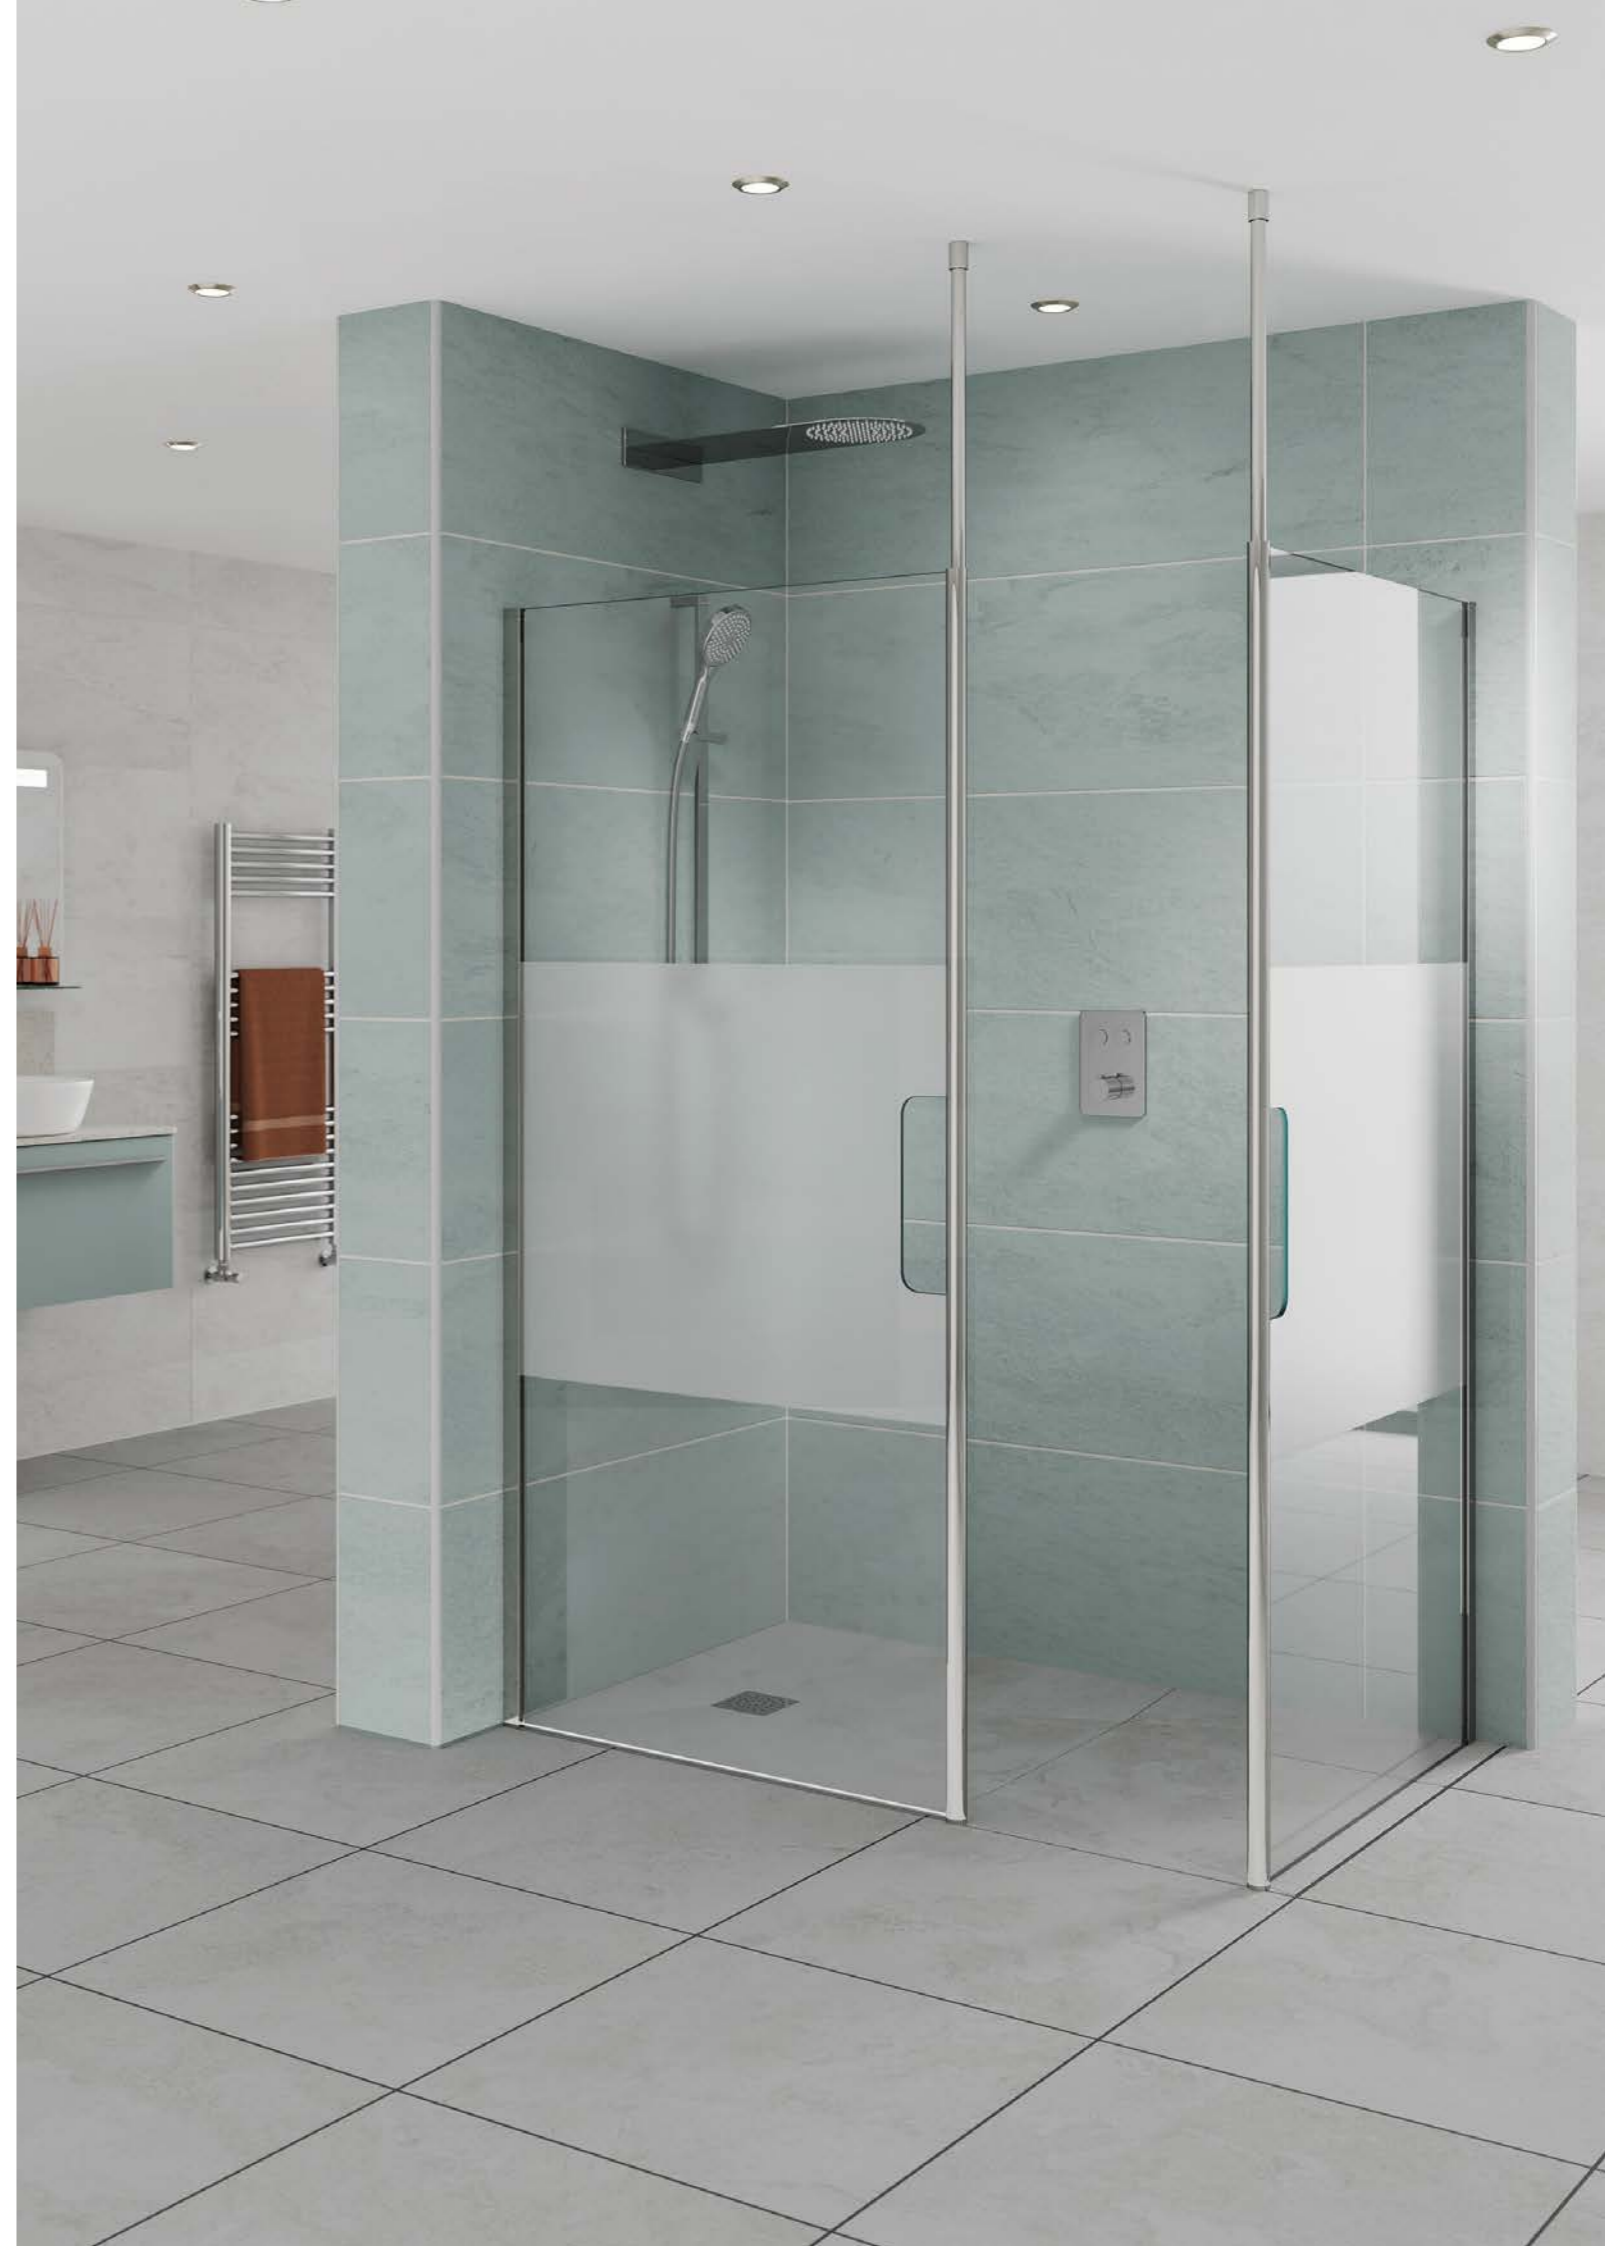

Recess Installation

WYE

The Wye shower wall series featuring modesty panel and hand support is offered in a variety of sizes. With its telescopic ceiling mount, the Wye shower wall will be the centrepiece in any bathroom design.

WYE

8MM

Key Features:

Telescopic ceiling mount

Frosted modesty panel

Support handle

Shower tray or wetroom compatible

Polished aluminium finish

8mm safety glass

Easyclean protection

Lifetime guarantee

Panel Size	Adjustment	Height	Thickness	Code	Price
70	68-70	200	8mm	EN077	£319
80	78-80	200	8mm	EN078	£339
90	88-90	200	8mm	EN079	£359
100	98-100	200	8mm	EN080	£379
120	108-110	200	8mm	EN081	£419

WALK-IN ENCLOSURES

Phoenix have created the most versatile and unique choice of walk-in showers available on the market.

With bath replacement shapes featuring P, L and Neo with sizes available from 1200 x 700 to 2000 x 900mm. Selecting your perfect walk-in enclosure could never be easier.