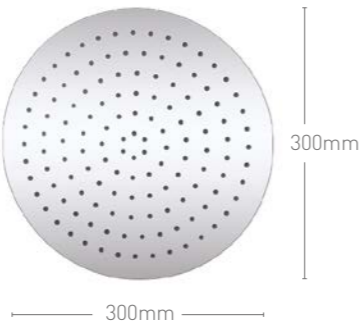

ROUND

SH042 Shower Head & Wall Arm £77
SH043 Shower Head & Ceiling Arm £63
SLH004 Shower Head £42

SH044 Shower Head & Wall Arm £115
SH045 Shower Head & Ceiling Arm £101
SLH005 Shower Head £79

SH046 Shower Head & Ceiling Arm £135
SLH006 Shower Head £114