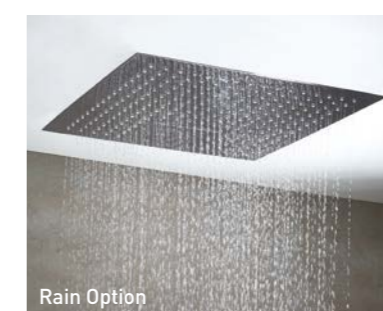

SHOWER HEADS

Modern, ultra-slim to curvaceous, traditional, round, square and everything in between Phoenix shower heads, slide rail kits and douche kits are packed with functional design features.

Ranging from thermostatic douche kits to pull up hand showers, it's the subtle details that finish your perfect design and create true usability.

SH024
Luxury Dual Function Ceiling Mounted Shower Head
Inc Hoses & Ceiling Mounts
500mm x 500mm

£706