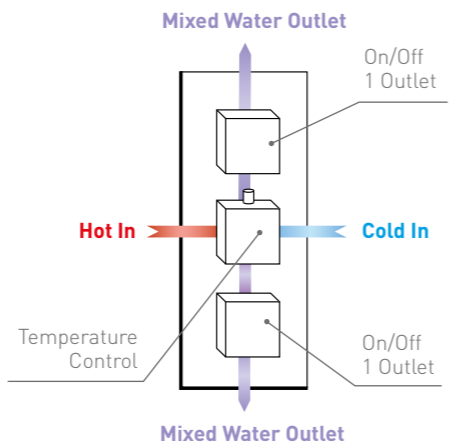

SQUARE CONCEALED THERMOSTATIC SHOWER VALVES

Twin Valve - Single Function

SV037SQ
£210

Twin Valve - Dual Function

SV038SQ
£210

* Cannot be used simultaneously

Triple Valve - Dual Function

SV039SQ
£270