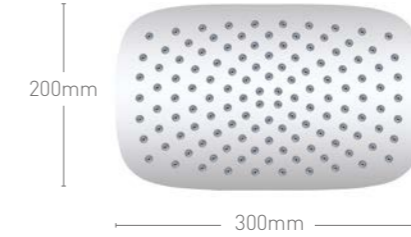

RECTANGULAR

SH067 Shower Head & Wall Arm £108
SH068 Shower Head & Ceiling Arm £95
SLH008 Shower Head £69