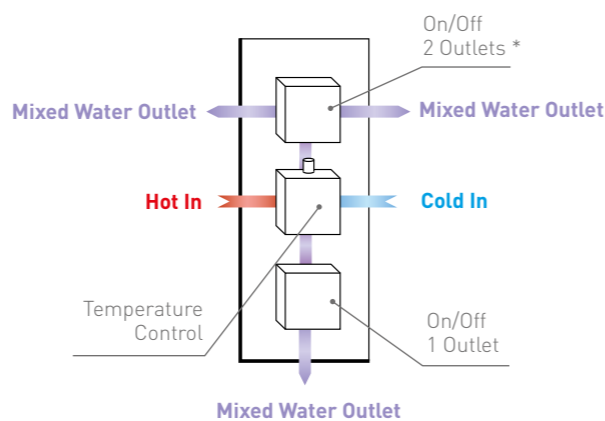

Triple Valve - Triple Function

SV040SQ
£270

* Cannot be used simultaneously

DOCCIA SQUARE

DOCCIA 17

DOC17
• Single Function Thermostatic Shower Valve
• 200mm Square Shower Head & Wall Arm

£293

DOCCIA 18

DOC18
• Dual Function Thermostatic Shower Valve
• 200mm Square Shower Head & Wall Arm
• Slide Rail with Multi Function Handset & Smooth Hose
• Square Outlet Elbow

£387

DOCCIA 19

DOC19
• Dual Function Thermostatic Shower Valve
• 200mm Square Shower Head & Wall Arm
• Slide Rail with Multi Function Handset & Smooth Hose
• Square Outlet Elbow

£447

DOCCIA 20

DOC20
• Triple Function Thermostatic Shower Valve
• 200mm Square Shower Head & Wall Arm
• Slide Rail with Multi Function Handset & Smooth Hose
• Square Klik Klak Bath Waste & Overflow Filler
• Square Outlet Elbow

£531

DOCCIA 71

DOC71
• Single Function Thermostatic Shower Valve
• 200mm Square Shower Head & Ceiling Arm

£281

DOCCIA 72

DOC72
• Dual Function Thermostatic Shower Valve
• 200mm Square Shower Head & Ceiling Arm
• Slide Rail with Multi Function Handset & Smooth Hose
• Square Outlet Elbow

£375

DOCCIA 73

DOC73
• Dual Function Thermostatic Shower Valve
• 200mm Square Shower Head & Ceiling Arm
• Slide Rail with Multi Function Handset & Smooth Hose
• Square Outlet Elbow

£435

DOCCIA 74

DOC74
• Triple Function Thermostatic Shower Valve
• 200mm Square Shower Head & Ceiling Arm
• Slide Rail with Multi Function Handset & Smooth Hose
• Square Klik Klak Bath Waste & Overflow Filler
• Square Outlet Elbow

£519