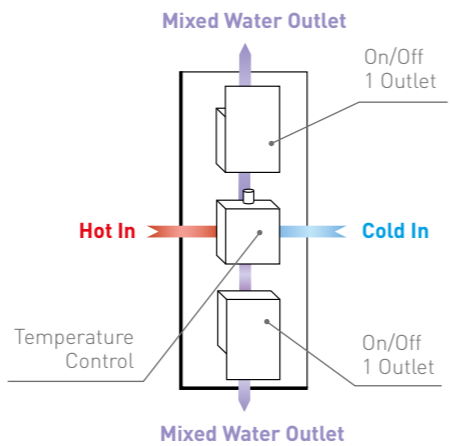

Triple Valve - Dual Function

SV039CU
£270