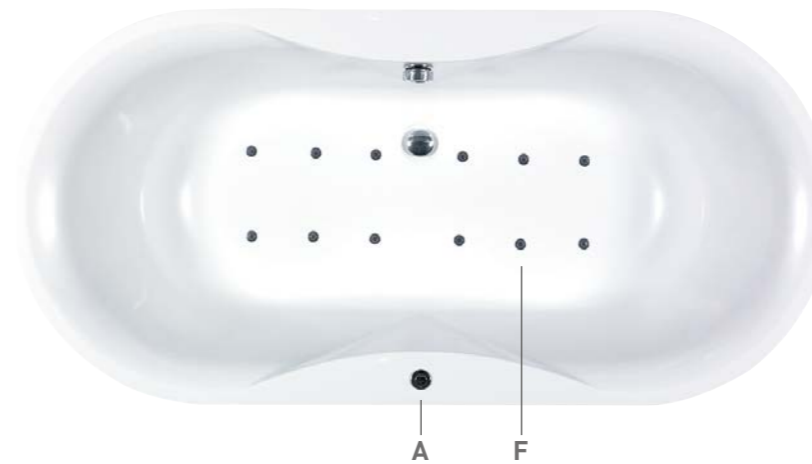

System 2 - Airpool

Standard Features:

- A Airpool On/Off Switch
- F Airpool Jets

Optional Extras (Factory Fitted):

- J Colour Kinetic Underwater Light
- K ELCB Protection