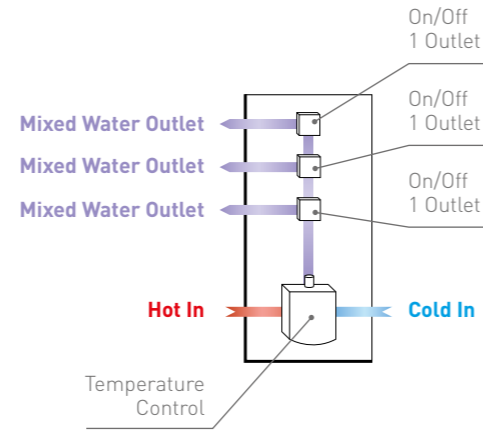

SV121
£394

Dual Function Thermostatic

SV122
£415

Triple Function Thermostatic

SV123
£437

TOUCH MATTEO

DOCCIA 7

DOC07
• Single Function Thermostatic Touch Control Valve
• Square Blade Shower Head
£625