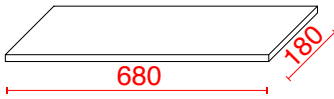

Range: Luxury Bathing

Type: Bath Panels 18mm

Code: BP70 BP75 BP80 BP90 BP120 BP140 BP150 BP160 BP170 BP180 BP200 QP170 QP70

Version/Date: v4 08/24

680

400

680

180