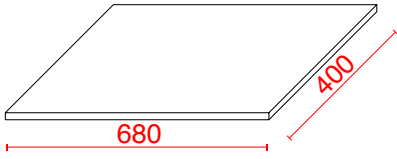

Range: Luxury Bathing

Type: Bath Panels 18mm

Code: BP70 BP75 BP80 BP90 BP120 BP140 BP150 BP160 BP170 BP180 BP200 QP170 QP70

Version/Date: v4 08/24

680

400

680

180