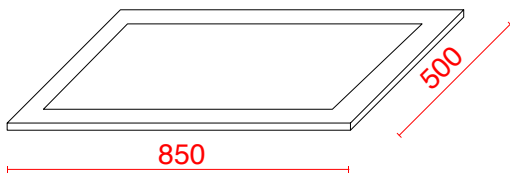

Range: Luxury Bathing

Type: Bath Panels 18mm

Code: BP70 BP75 BP80 BP90 BP120 BP140 BP150 BP160 BP170 BP180 BP200 QP170 QP70

Version/Date: 4 08/24

QP70

Qube

QP170

NOMINAL SIZES