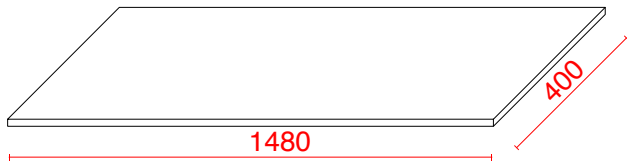

Range: Luxury Bathing

Type: Bath Panels 18mm

Code: BP70 BP75 BP80 BP90 BP120 BP140 BP150 BP160 BP170 BP180 BP200 QP170 QP70

Version/Date: v4 08/24

BP150