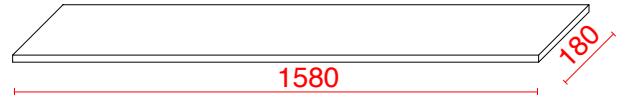

Range: Luxury Bathing

Type: Bath Panels 18mm

Code: BP70 BP75 BP80 BP90 BP120 BP140 BP150 BP160 BP170 BP180 BP200 QP170 QP70

Version/Date: v4 08/24

BP160

NOMINAL SIZES

Guarantee/Aftercare: During installation extra care must be taken to avoid damaging the fittings. We provide a guarantee against faulty manufacture or materials (excluding serviceable parts), providing they have been installed, cared for and used in accordance with our instructions and good plumbing practice. We recommend that all brassware is installed to allow access to serviceable parts as we cannot accept responsibility in the event that access is required.

Phoenix Whirlpools Ltd. Unit 8, Leeds 27 Industrial Estate, Bruntcliffe Ave. Morley, Leeds LS27 0LL

Tel: 0113 201 2260 Email: sales@phoenix-uk.com Web: www.phoenix-uk.com