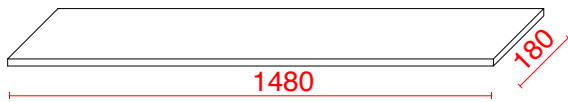

Range: Luxury Bathing

Type: Bath Panels 18mm

Code: BP70 BP75 BP80 BP90 BP120 BP140 BP150 BP160 BP170 BP180 BP200 QP170 QP70

Version/Date: v4 08/24

BP150