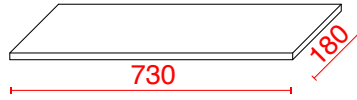

730

180

BP75