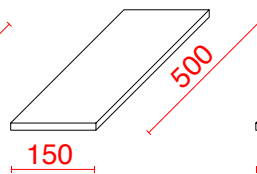

Range: Luxury Bathing

Type: Bath Panels 18mm

Code: BP70 BP75 BP80 BP90 BP120 BP140 BP150 BP160 BP170 BP180 BP200 QP170 QP70

Version/Date: 4 08/24

QP70

Qube

QP170

NOMINAL SIZES