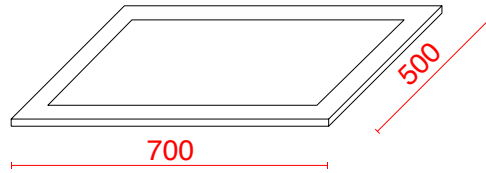

Range: Luxury Bathing

Type: Bath Panels 18mm

Code: BP70 BP75 BP80 BP90 BP120 BP140 BP150 BP160 BP170 BP180 BP200 QP170 QP70

Version/Date: 4 08/24

QP70

Qube

QP170

NOMINAL SIZES