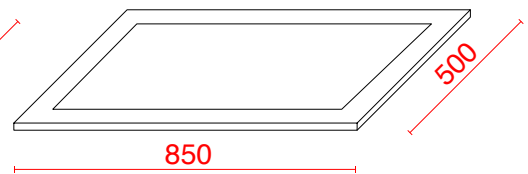

Range: Luxury Bathing

Type: Bath Panels 18mm

Code: BP70 BP75 BP80 BP90 BP120 BP140 BP150 BP160 BP170 BP180 BP200 QP170 QP70

Version/Date: 4 08/24

QP70

Qube

QP170

NOMINAL SIZES