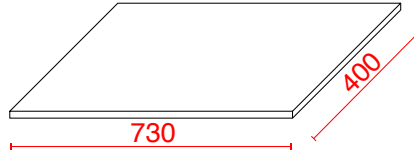

Range: Luxury Bathing

Type: Bath Panels 18mm

Code: BP70 BP75 BP80 BP90 BP120 BP140 BP150 BP160 BP170 BP180 BP200 QP170 QP70

Version/Date: v4 08/24

680

400

680

180

BP70

730

400

730

180

BP75

780

400

780

180

BP80

880

400

880

180

BP90

1180

400

1180

180

BP120

1380

400

1380

180

BP140

NOMINAL SIZES

Guarantee/Aftercare: During installation extra care must be taken to avoid damaging the fittings. We provide a guarantee against faulty manufacture or materials (excluding serviceable parts), providing they have been installed, cared for and used in accordance with our instructions and good plumbing practice. We recommend that all brassware is installed to allow access to serviceable parts as we cannot accept responsibility in the event that access is required.

Phoenix Whirlpools Ltd. Unit 8, Leeds 27 Industrial Estate, Bruntcliffe Ave. Morley, Leeds LS27 0LL

Tel: 0113 201 2260 Email: sales@phoenix-uk.com Web: www.phoenix-uk.com