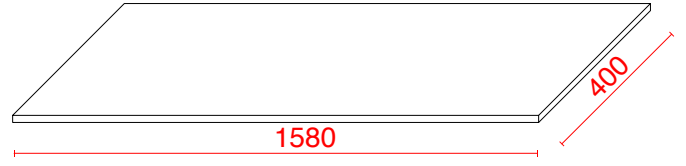

Range: Luxury Bathing

Type: Bath Panels 18mm

Code: BP70 BP75 BP80 BP90 BP120 BP140 BP150 BP160 BP170 BP180 BP200 QP170 QP70

Version/Date: v4 08/24

BP160

NOMINAL SIZES

Guarantee/Aftercare: During installation extra care must be taken to avoid damaging the fittings. We provide a guarantee against faulty manufacture or materials (excluding serviceable parts), providing they have been installed, cared for and used in accordance with our instructions and good plumbing practice. We recommend that all brassware is installed to allow access to serviceable parts as we cannot accept responsibility in the event that access is required.

Phoenix Whirlpools Ltd. Unit 8, Leeds 27 Industrial Estate, Bruntcliffe Ave. Morley, Leeds LS27 0LL

Tel: 0113 201 2260 Email: sales@phoenix-uk.com Web: www.phoenix-uk.com