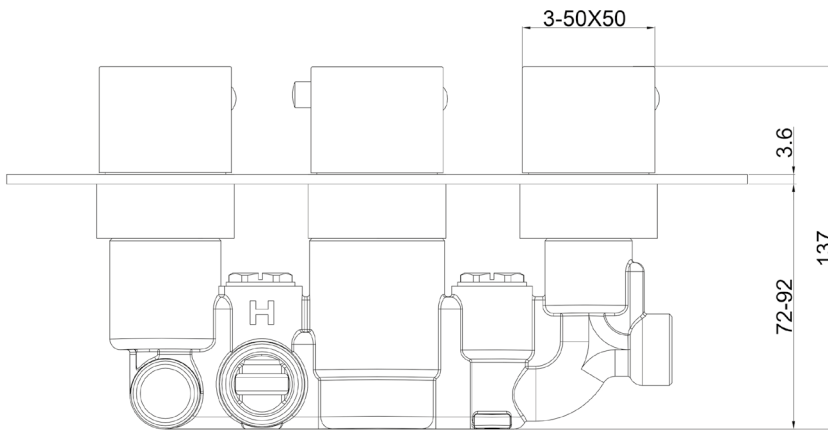

Phoenix

DESIGNED FOR YOU

Technical Data Sheet

Range: Showering Solutions
 Type: Concealed Thermostatic Valves
 Code: SV040SQ
 Version/Date: v2 06/20

Information:

In line with general installation practice this thermostatic shower valve may require calibration to suit the plumbing system it is installed on. A balanced pressure is recommended for optimum performance.

Notes: Drawings may not be to scale. All dimensions in mm unless otherwise stated. Information correct at time of printing but subject to change at any time.