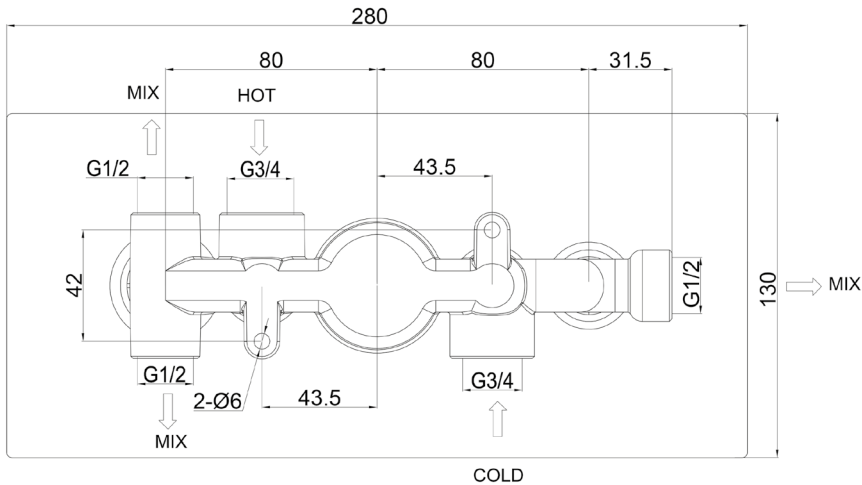

Phoenix

DESIGNED FOR YOU

Technical Data Sheet

Range: Showering Solutions
 Type: Concealed Thermostatic Valves
 Code: SV040SQ
 Version/Date: v2 06/20

Information:

In line with general installation practice this thermostatic shower valve may require calibration to suit the plumbing system it is installed on. A balanced pressure is recommended for optimum performance.

Notes: Drawings may not be to scale. All dimensions in mm unless otherwise stated. Information correct at time of printing but subject to change at any time.