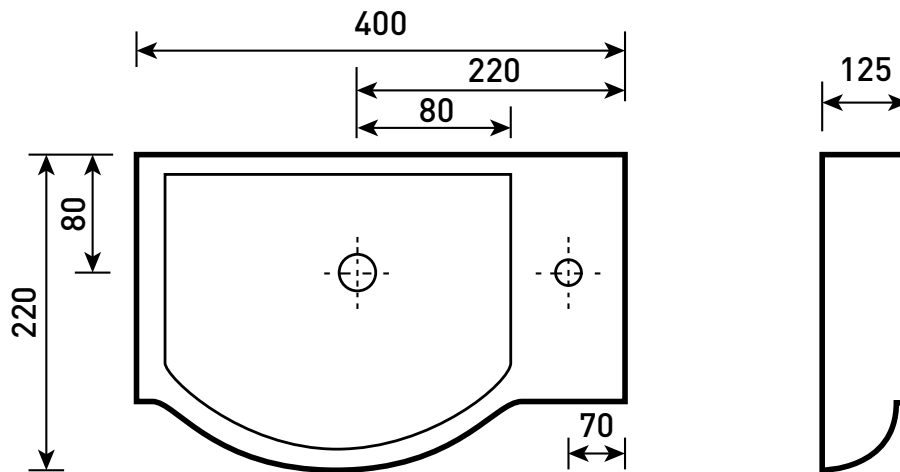

# Phoenix

DESIGNED FOR YOU

Technical Data Sheet

Range: Sanitaryware

Type: Emma

Code: VB005

Version/Date: v2 08/17

Notes: Drawings may not be to scale. All dimensions in mm unless otherwise stated. Information correct at time of printing but subject to change at any time.