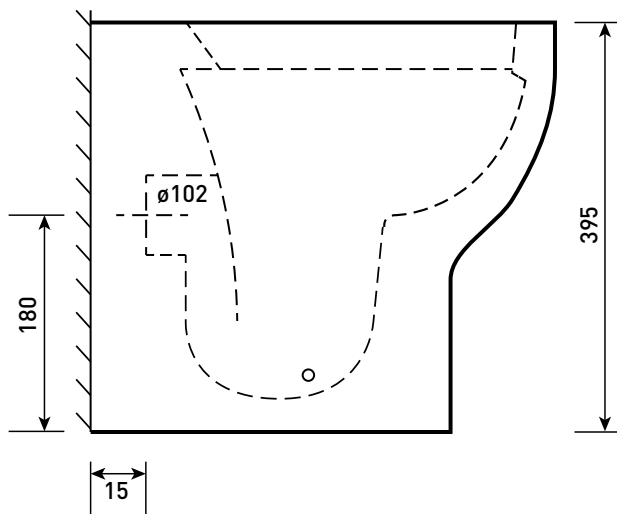

Phoenix

DESIGNED FOR YOU

Technical Data Sheet

Range: Sanitaryware

Type: Style BTW WC

Code: SY044

Version/Date: v3 03/20

Information:

In line with the CE standards for this type of product, there may be a manufacturers tolerance of approximately +/- 2% on the overall dimensions and finish on these products. As per our terms and conditions of guarantee, we cannot be held responsible for the use of dimensions shown for first fix without the actual products on site. All dimensions stated are nominal and are subject to manufacturing tolerances.

Notes: Drawings may not be to scale. All dimensions in mm unless otherwise stated. Information correct at time of printing but subject to change at any time.