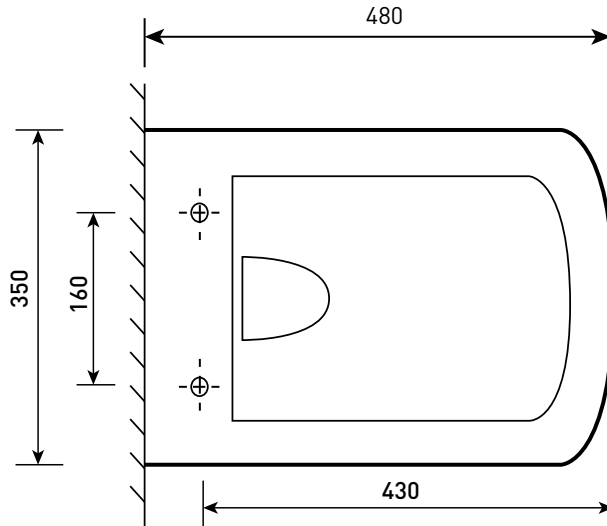

Phoenix

DESIGNED FOR YOU

Technical Data Sheet

Range: Sanitaryware

Type: Style BTW WC

Code: SY044

Version/Date: v3 03/20

Information:

In line with the CE standards for this type of product, there may be a manufacturers tolerance of approximately +/- 2% on the overall dimensions and finish on these products. As per our terms and conditions of guarantee, we cannot be held responsible for the use of dimensions shown for first fix without the actual products on site. All dimensions stated are nominal and are subject to manufacturing tolerances.

Notes: Drawings may not be to scale. All dimensions in mm unless otherwise stated. Information correct at time of printing but subject to change at any time.