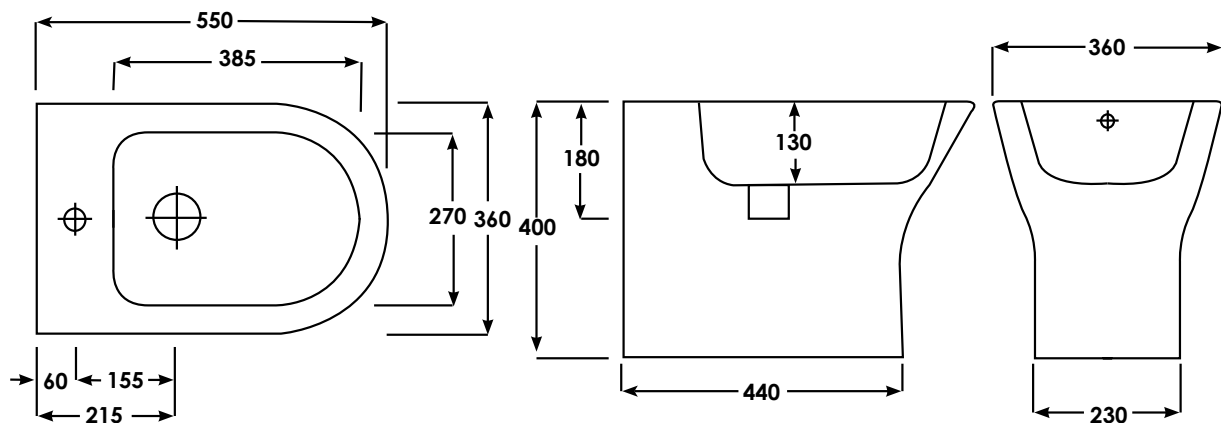

Phoenix

DESIGNED FOR YOU

Technical Data Sheet

Range: Sanitaryware

Type: Amore Bidet

Code: AM006

Version/Date: v2 03/20

Information:

In line with the CE standards for this type of product, there may be a manufacturers tolerance of approximately +/- 2% on the overall dimensions and finish on these products. As per our terms and conditions of guarantee, we cannot be held responsible for the use of dimensions shown for first fix without the actual products on site. All dimensions stated are nominal and are subject to manufacturing tolerances.

Notes: Drawings may not be to scale. All dimensions in mm unless otherwise stated. Information correct at time of printing but subject to change at any time.