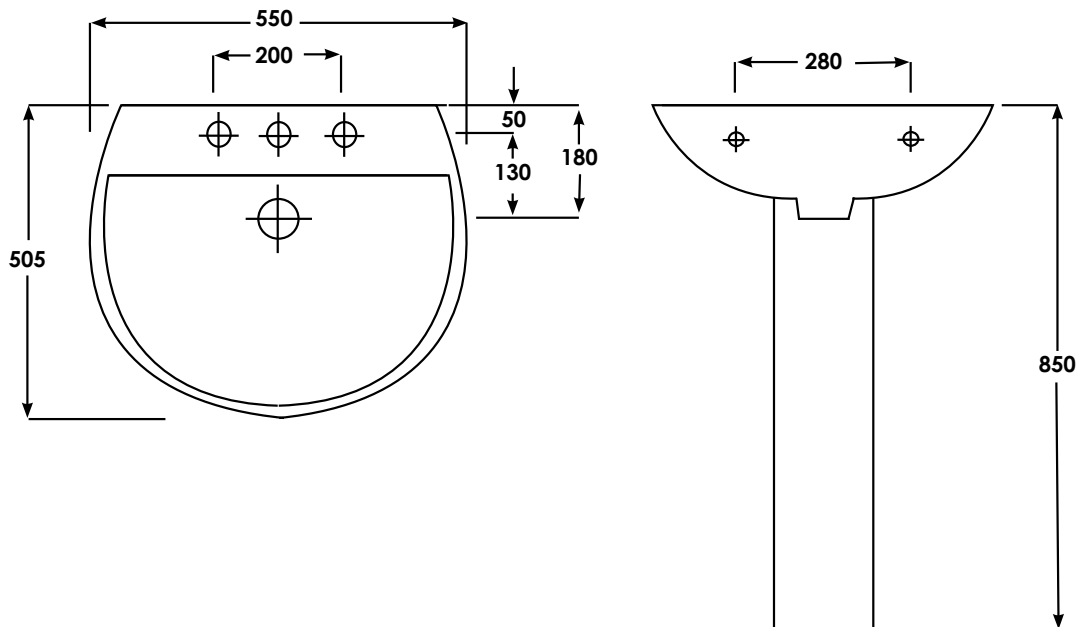

# Phoenix

DESIGNED FOR YOU

Technical Data Sheet

Range: Sanitaryware

Type: Amore Basin & Pedestal

Code: AM050

Version/Date: v2 03/20

In line with the CE standards for this type of product, there may be a manufacturers tolerance of approximately +/- 2% on the overall dimensions and finish on these products. As per our terms and conditions of guarantee, we cannot be held responsible for the use of dimensions shown for first fix without the actual products on site. All dimensions stated are nominal and are subject to manufacturing tolerances.

Notes: Drawings may not be to scale. All dimensions in mm unless otherwise stated. Information correct at time of printing but subject to change at any time.