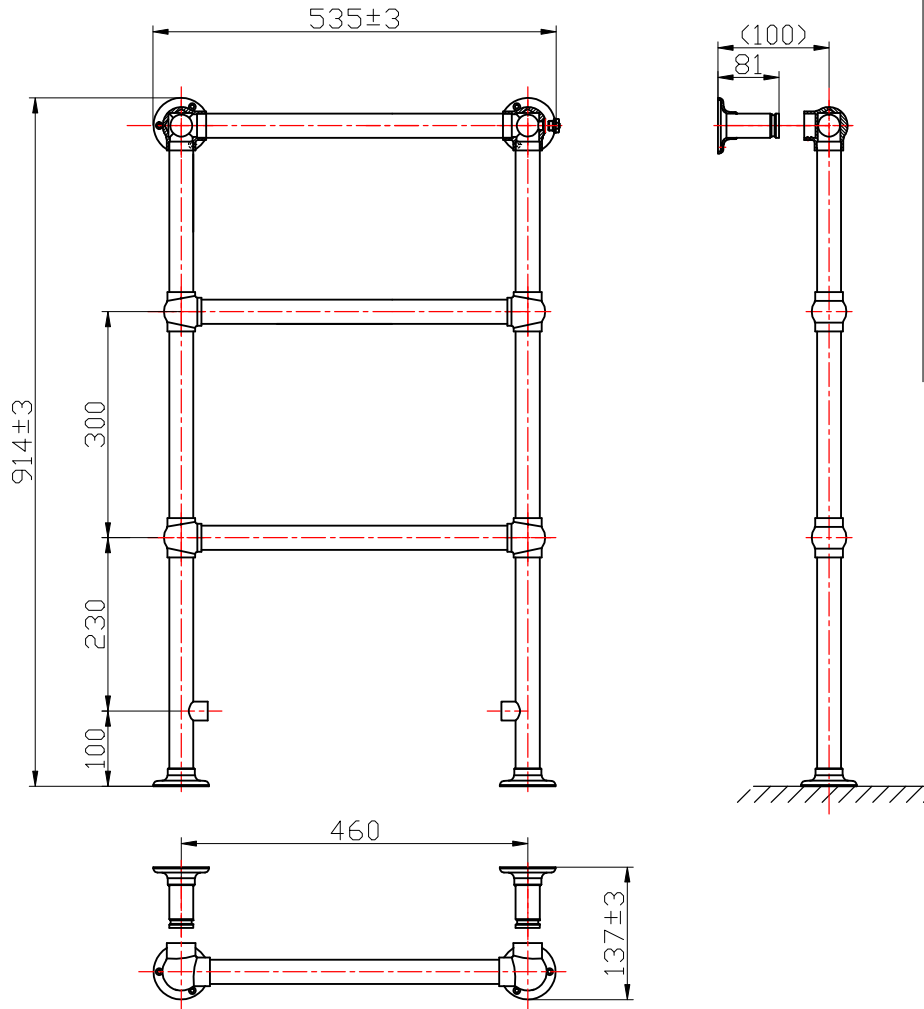

Phoenix

DESIGNED FOR YOU

Technical Data Sheet

Range: Radiators
 Type: Elizabeth
 Code: RA096
 Version/Date: v3 01/19

Information:

Height	Width	Tapping Centres	Wall to Pipe Centres	Watts	BTU's	Code
914	535	385	100	166	560	RA096

Notes: Drawings may not be to scale. All dimensions in mm unless otherwise stated. Information correct at time of printing but subject to change at any time.