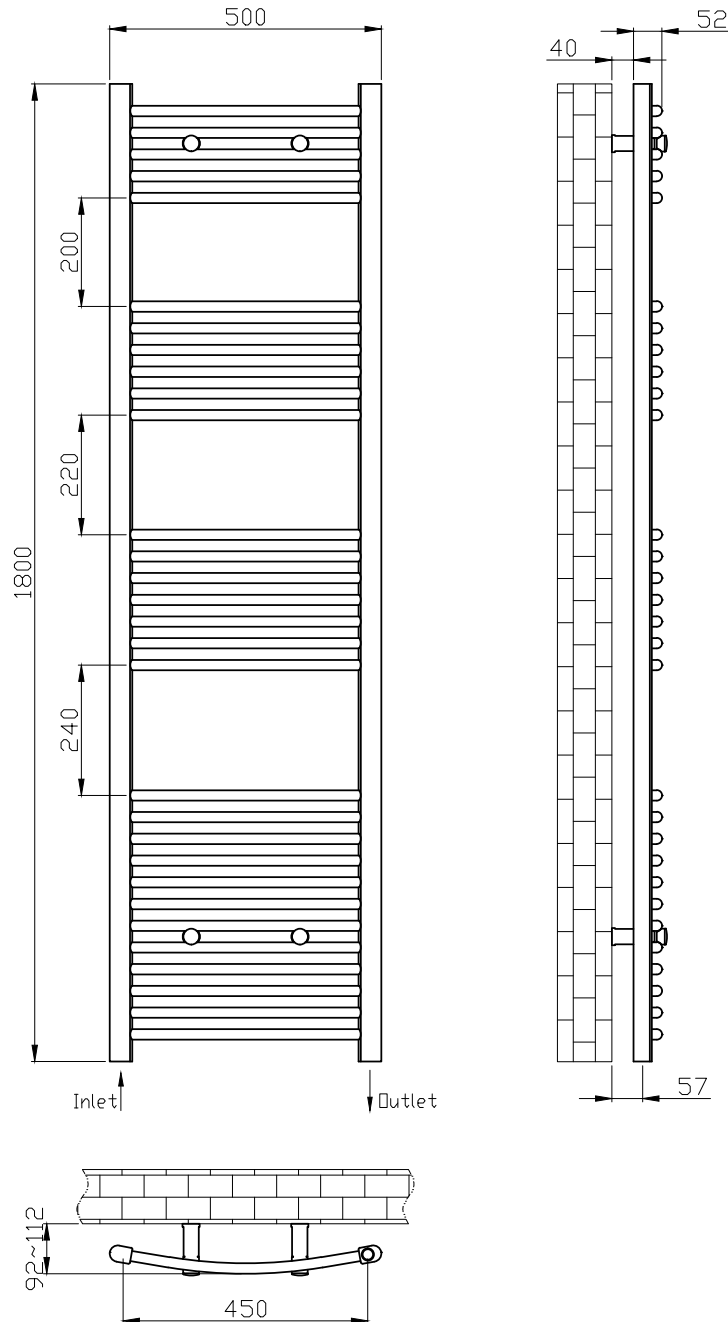

Phoenix

DESIGNED FOR YOU

Technical Data Sheet

Range: Radiators

Type: Gina

Code: RA019

Version/Date: v2 04/18

1500 x 500 Image Shown

Information:

Height	Width	Pipe Centres	Wall to Pipe Centres	Watts	BTU's	Code
1800	500	450	80-95	963	3287	RA019

This product is designed as a warmer of dry towels. Placing wet towels or garments on this product may result in the deterioration of the surface finish.

Notes: Drawings may not be to scale. All dimensions in mm unless otherwise stated. Information correct at time of printing but subject to change at any time.