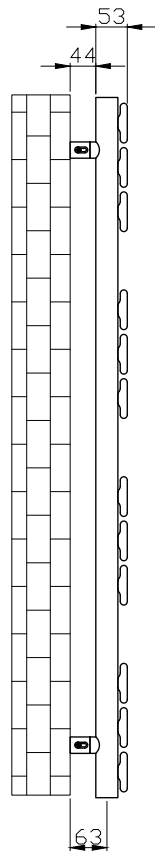

Phoenix

DESIGNED FOR YOU

Technical Data Sheet

Range: Radiators

Type: Carla Curved

Code: RA190 RA191 RA192 RA193 RA194 RA195

Version/Date: v4 01/19

1200 x 500 Image Shown

RA191 RA195 RA193

RA190 RA194 RA192

Finishes:

Chrome

Latte

Anthracite

NOTE: This product cannot be used with valves VA013/VA014

This product is designed as a warmer of dry towels. Placing wet towels or garments on this product may result in the deterioration of the surface finish.

Notes: Drawings may not be to scale. All dimensions in mm unless otherwise stated. Information correct at time of printing but subject to change at any time.