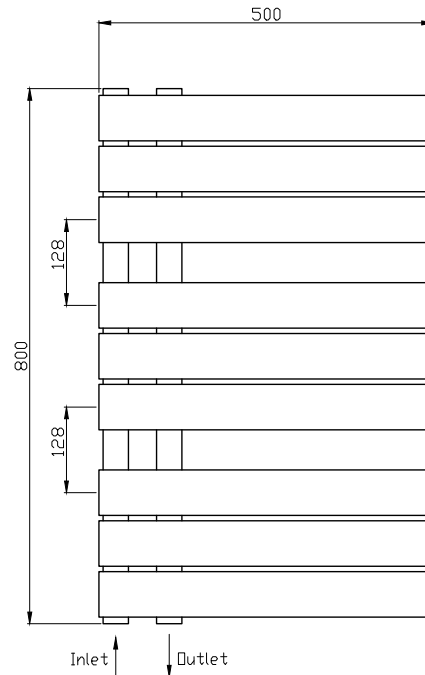

Phoenix

DESIGNED FOR YOU

Technical Data Sheet

Range: Radiators

Type: Carla Curved

Code: RA190 RA191 RA192 RA193 RA194 RA195

Version/Date: v4 01/19

1200 x 500 Image Shown

RA191 RA195 RA193

RA190 RA194 RA192

Finishes:

Chrome

Latte

Anthracite

NOTE: This product cannot be used with valves VA013/VA014

This product is designed as a warmer of dry towels. Placing wet towels or garments on this product may result in the deterioration of the surface finish.

Notes: Drawings may not be to scale. All dimensions in mm unless otherwise stated. Information correct at time of printing but subject to change at any time.