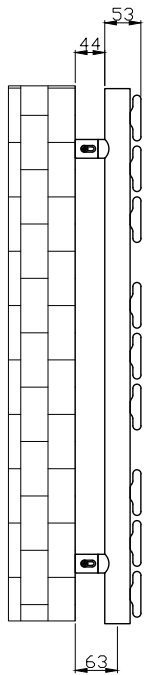

Phoenix

DESIGNED FOR YOU

Technical Data Sheet

Range: Radiators

Type: Carla Curved

Code: RA190 RA191 RA192 RA193 RA194 RA195

Version/Date: v4 01/19

1200 x 500 Image Shown

RA191 RA195 RA193

RA190 RA194 RA192

Finishes:

Chrome

Latte

Anthracite

NOTE: This product cannot be used with valves VA013/VA014

This product is designed as a warmer of dry towels. Placing wet towels or garments on this product may result in the deterioration of the surface finish.

Notes: Drawings may not be to scale. All dimensions in mm unless otherwise stated. Information correct at time of printing but subject to change at any time.