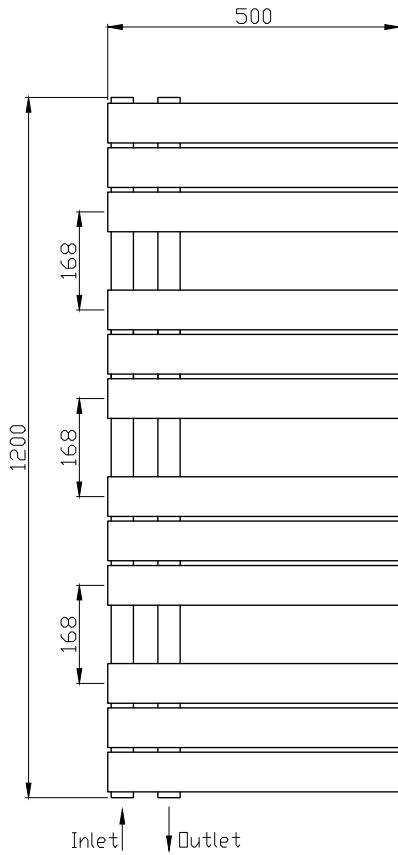

Phoenix

DESIGNED FOR YOU

Technical Data Sheet

Range: Radiators

Type: Carla Curved

Code: RA190 RA191 RA192 RA193 RA194 RA195

Version/Date: v4 01/19

1200 x 500 Image Shown

RA191 RA195 RA193

RA190 RA194 RA192

Finishes:

Chrome

Latte

Anthracite

NOTE: This product cannot be used with valves VA013/VA014

This product is designed as a warmer of dry towels. Placing wet towels or garments on this product may result in the deterioration of the surface finish.

Notes: Drawings may not be to scale. All dimensions in mm unless otherwise stated. Information correct at time of printing but subject to change at any time.