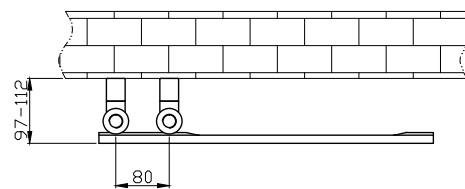

RA190 RA194 RA192

Finishes:

NOTE: This product cannot be used with valves VA013/VA014

This product is designed as a warmer of dry towels. Placing wet towels or garments on this product may result in the deterioration of the surface finish.

Guarantee/Aftercare: During installation extra care must be taken to avoid damaging the fittings. We provide a guarantee against faulty manufacture or materials (excluding serviceable parts), providing they have been installed, cared for and used in accordance with our instructions and good plumbing practice. All products installed in a commercial environment carry a 12 month guarantee. We cannot be held responsible for the use of incorrect dimensions shown for first fix without the actual products on site. All dimensions stated are nominal and are subject to manufacturing tolerances.

Phoenix Whirlpools Ltd. Unit 8, Leeds 27 Industrial Estate, Bruntcliffe Avenue, Morley, Leeds LS27 0LL

Tel: (Sales) +44 (0)113 2012260 Fax: +44 (0)113 2012268 Email: sales@phoenix-uk.co.uk Web: www.phoenix-uk.co.uk

Notes: Drawings may not be to scale. All dimensions in mm unless otherwise stated. Information correct at time of printing but subject to change at any time.