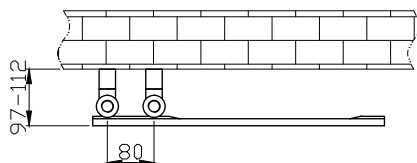

Phoenix

DESIGNED FOR YOU

Technical Data Sheet

Range: Radiators

Type: Carla Curved

Code: RA190 RA191 RA192 RA193 RA194 RA195

Version/Date: v4 01/19

1200 x 500 Image Shown

Notes: Drawings may not be to scale. All dimensions in mm unless otherwise stated. Information correct at time of printing but subject to change at any time.