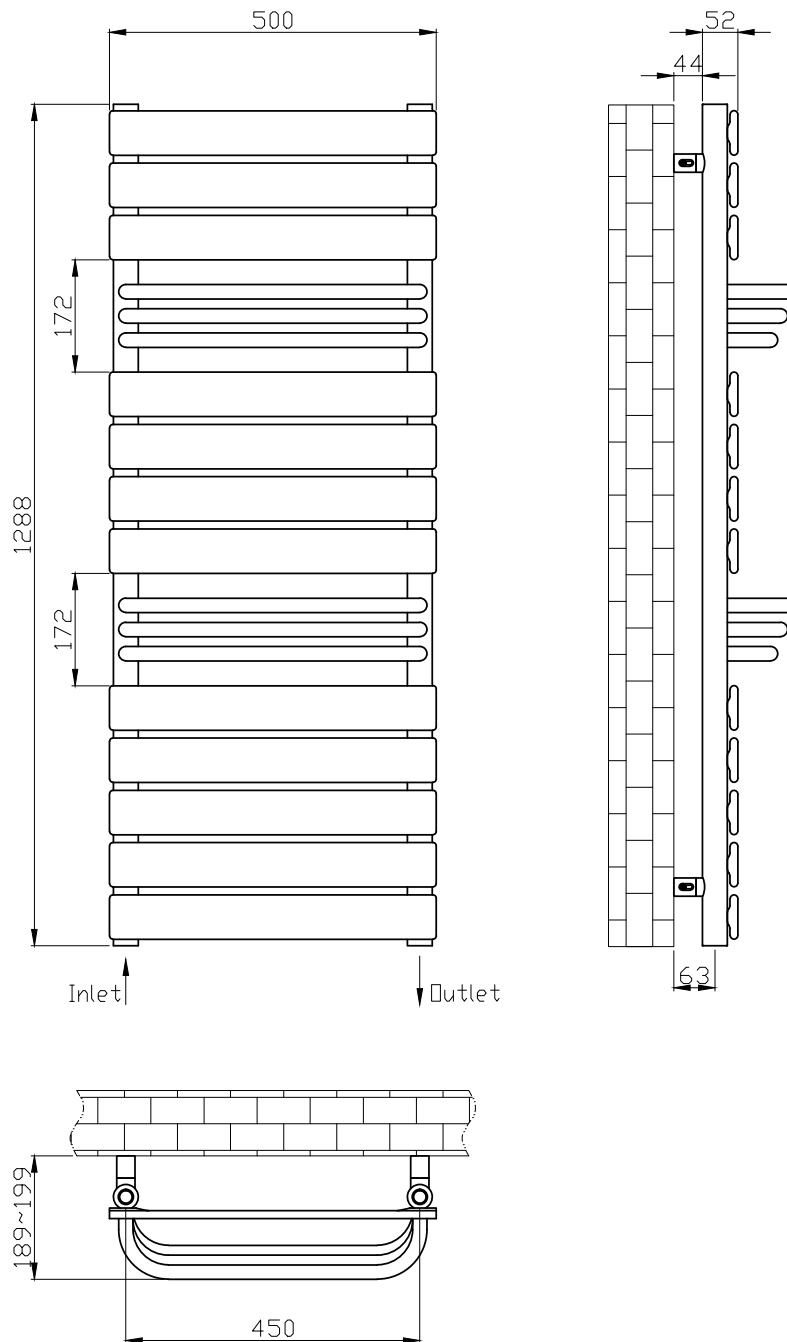

Phoenix

DESIGNED FOR YOU

Technical Data Sheet

Range: Radiators

Type: Lift

Code: RA565

Version/Date: v3 08/18

Information:

Height	Width	Pipe Centres	Wall to Pipe Centres	Watts	BTU's	Code
1290	500	45	65-85	740	2524	RA565

This product is designed as a warmer of dry towels. Placing wet towels or garments on this product may result in the deterioration of the surface finish.

Notes: Drawings may not be to scale. All dimensions in mm unless otherwise stated. Information correct at time of printing but subject to change at any time.