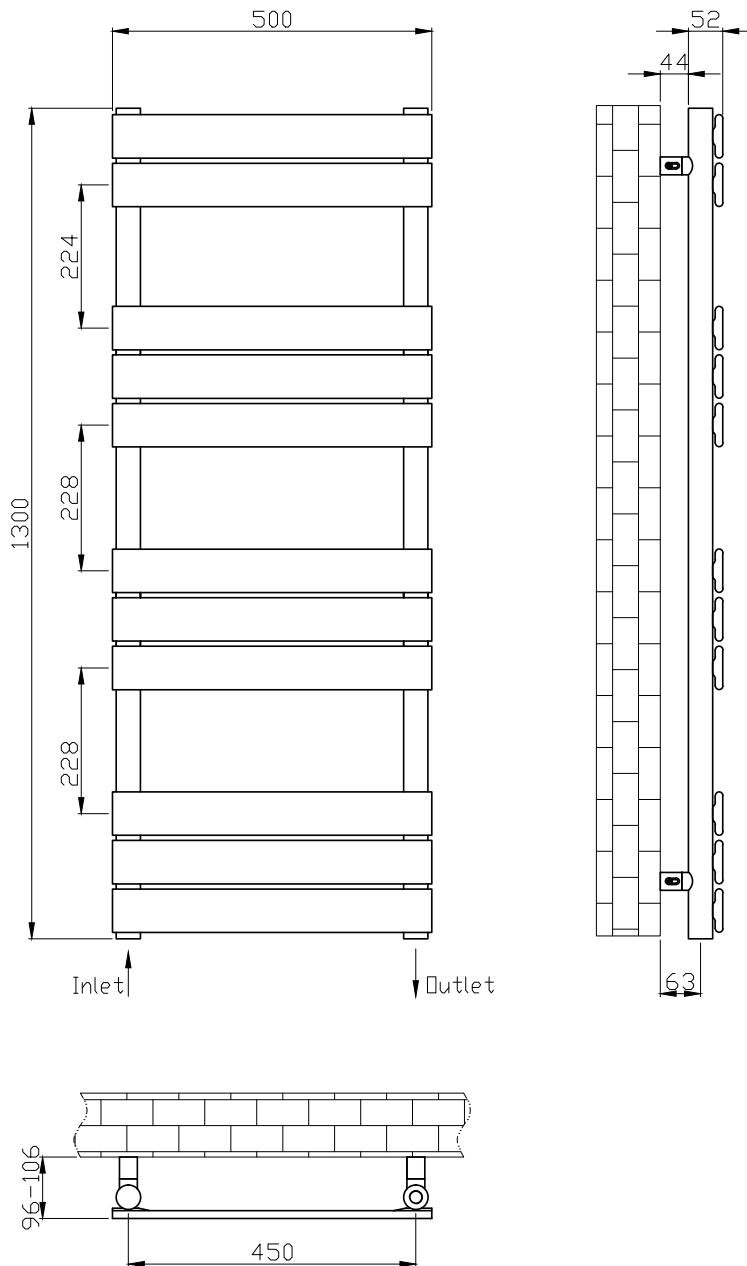

Phoenix

DESIGNED FOR YOU

Technical Data Sheet

Range: Radiators
Type: Sorento
Code: RA012
Version/Date: v3 04/18

1300 x 500 Image Shown

Information:

Height	Width	Pipe Centres	Wall to Pipe Centres	Watts	BTU's	Code
1300	500	450	90	826	2818	RA012

This product is designed as a warmer of dry towels. Placing wet towels or garments on this product may result in the deterioration of the surface finish.

Guarantee/Aftercare: During installation extra care must be taken to avoid damaging the fittings. We provide a guarantee against faulty manufacture or materials (excluding serviceable parts), providing they have been installed, cared for and used in accordance with our instructions and good plumbing practice. All products installed in a commercial environment carry a 12 month guarantee. We cannot be held responsible for the use of incorrect dimensions shown for first fix without the actual products on site. All dimensions stated are nominal and are subject to manufacturing tolerances.

Finishes:

Phoenix Whirlpools Ltd. Unit 8, Leeds 27 Industrial Estate, Bruntcliffe Avenue, Morley, Leeds LS27 0LL

Tel: (Sales) +44 (0)113 2012260 Fax: +44 (0)113 2012268 Email: sales@phoenix-uk.co.uk Web: www.phoenix-uk.co.uk

Notes: Drawings may not be to scale. All dimensions in mm unless otherwise stated. Information correct at time of printing but subject to change at any time.