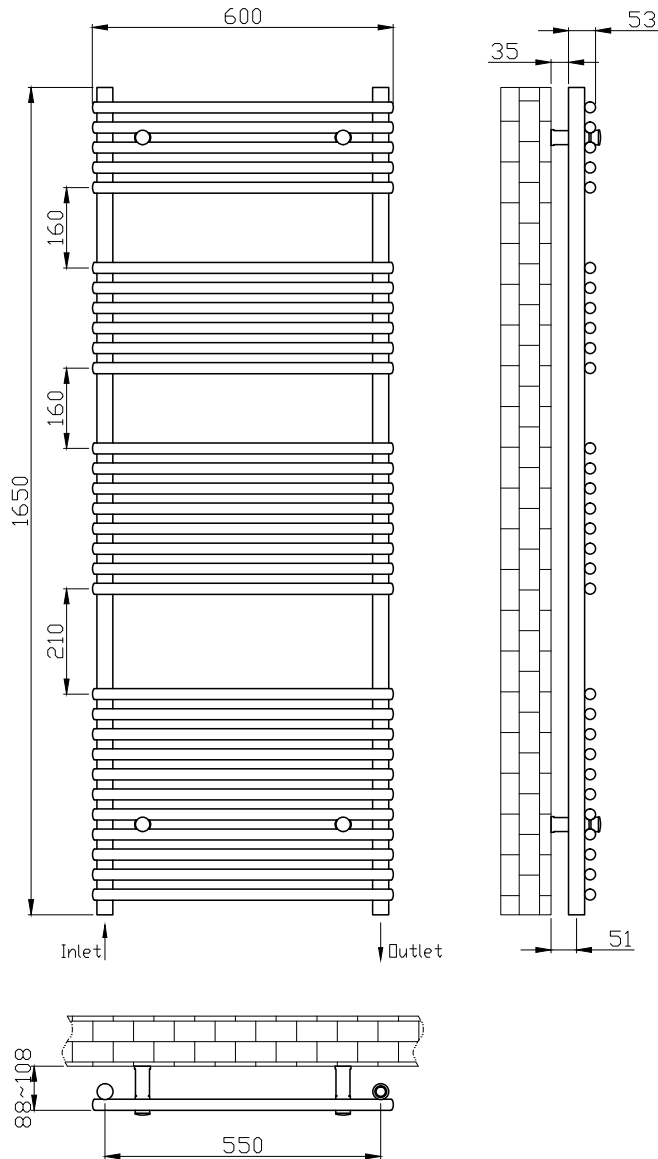

# Phoenix

DESIGNED FOR YOU

Technical Data Sheet

Range: Radiators  
 Type: Demi  
 Code: RA015  
 Version/Date: v2 02/18

1200 x 600 Image Shown

## Information:

Height	Width	Pipe Centres	Wall to Pipe Centres	Watts	BTU's	Code
1650	600	550	75-90	1148	3916	RA015

This product is designed as a warmer of dry towels. Placing wet towels or garments on this product may result in the deterioration of the surface finish.

Notes: Drawings may not be to scale. All dimensions in mm unless otherwise stated. Information correct at time of printing but subject to change at any time.