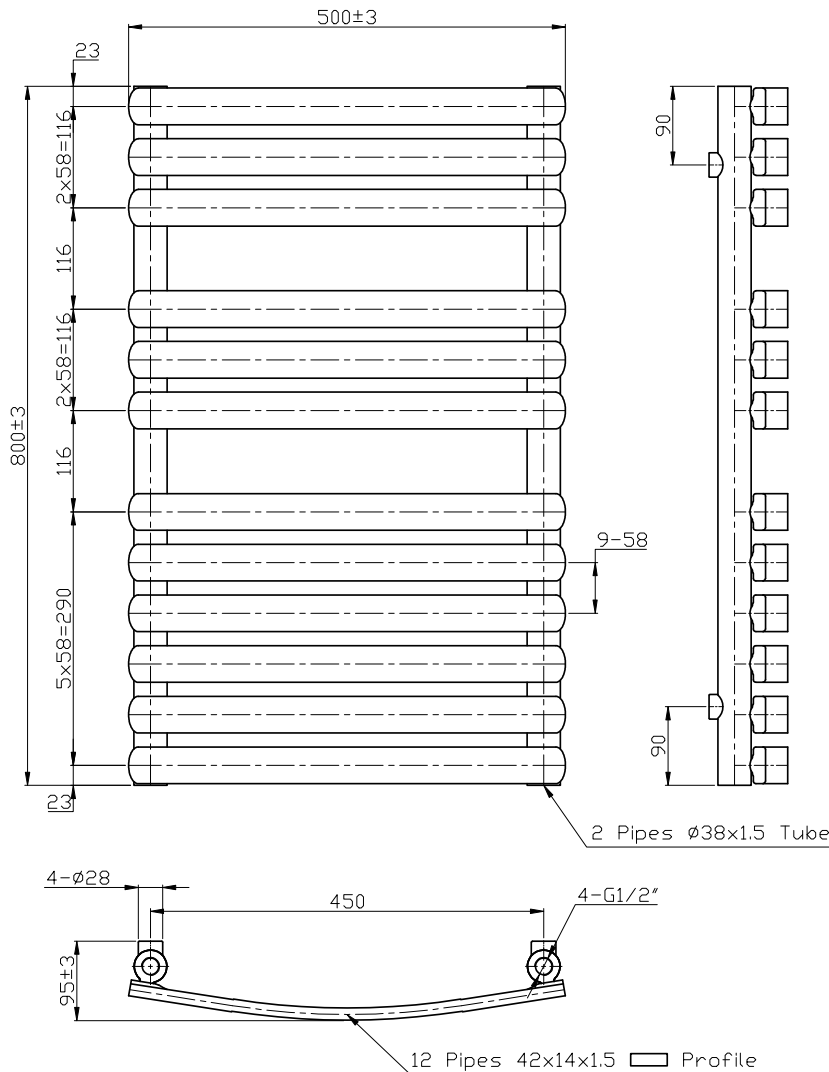

Phoenix

DESIGNED FOR YOU

Technical Data Sheet

Range: Radiators

Type: Olivia Curved

Code: RA160

Version/Date: v1 01/16

Information:

Height	Width	Pipe Centres	Wall to Pipe Centres	Watts	BTU's	Code
800	500	450	63-73	538	1835	RA160

This product is designed as a warmer of dry towels. Placing wet towels or garments on this product may result in the deterioration of the surface finish.

Notes: Drawings may not be to scale. All dimensions in mm unless otherwise stated. Information correct at time of printing but subject to change at any time.