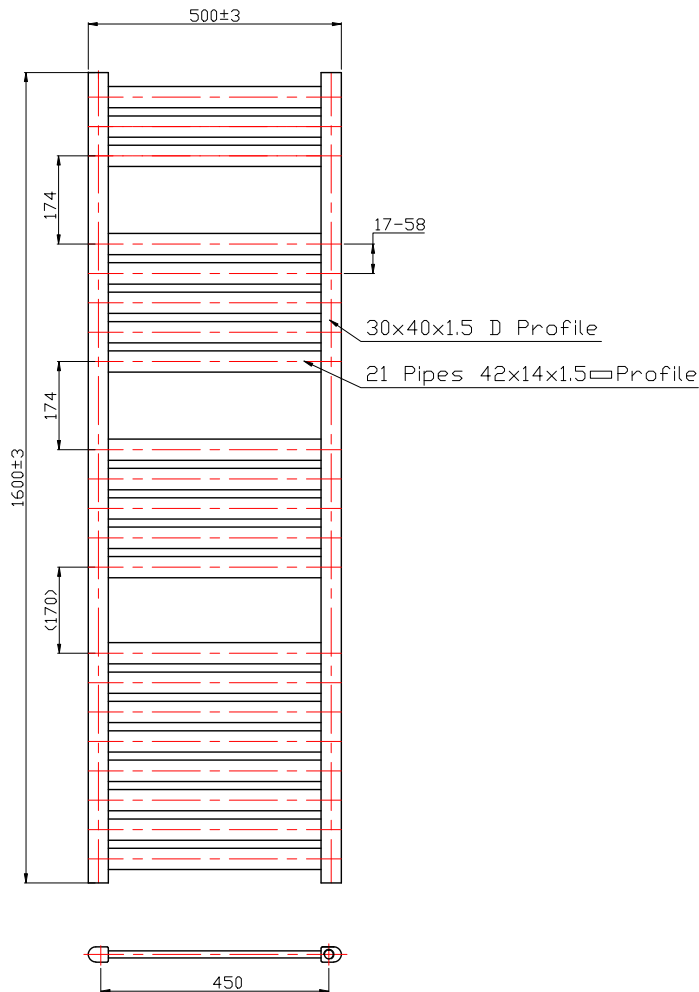

Phoenix

DESIGNED FOR YOU

Technical Data Sheet

Range: Radiators
 Type: Ascot
 Code: RA026
 Version/Date: v1 01/16

1200 x 500 Image Shown

Information:

Height	Width	Pipe Centres	Wall to Pipe Centres	Watts	BTU's	Code
1600	500	450	65-85	1007	3435	RA026

Notes: Drawings may not be to scale. All dimensions in mm unless otherwise stated. Information correct at time of printing but subject to change at any time.