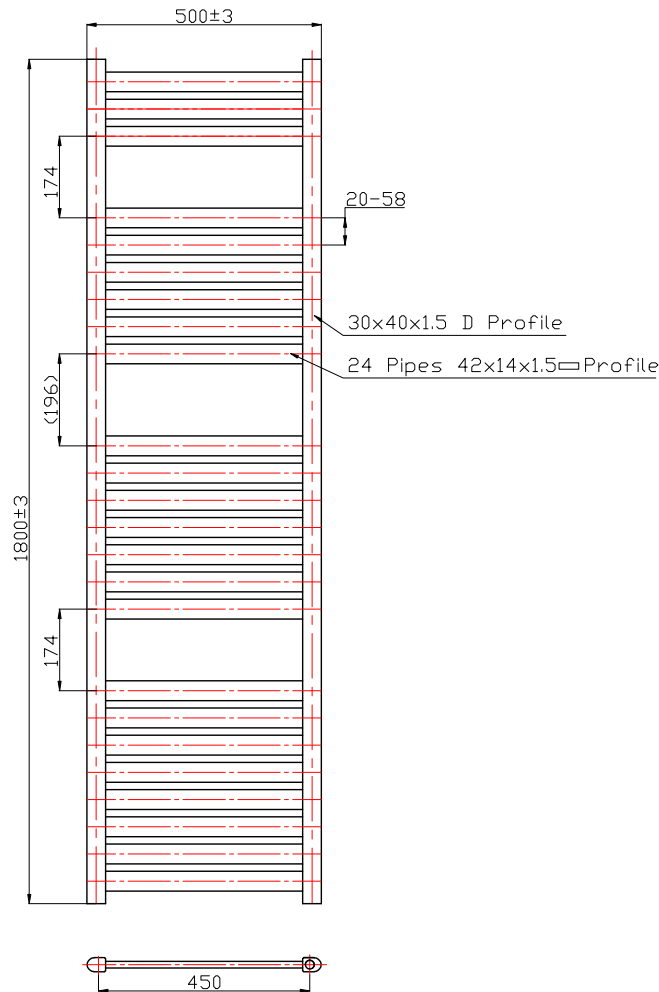

# Phoenix

DESIGNED FOR YOU

Technical Data Sheet

Range:	Radiators
Type:	Ascot
Code:	RA027
Version/Date:	v1 01/16

1200 x 500 Image Shown

## Information:

Height	Width	Pipe Centres	Wall to Pipe Centres	Watts	BTU's	Code
1800	500	450	65-85	1297	4426	RA027

This product is designed as a warmer of dry towels. Placing wet towels or garments on this product may result in the deterioration of the surface finish.

Notes: Drawings may not be to scale. All dimensions in mm unless otherwise stated. Information correct at time of printing but subject to change at any time.