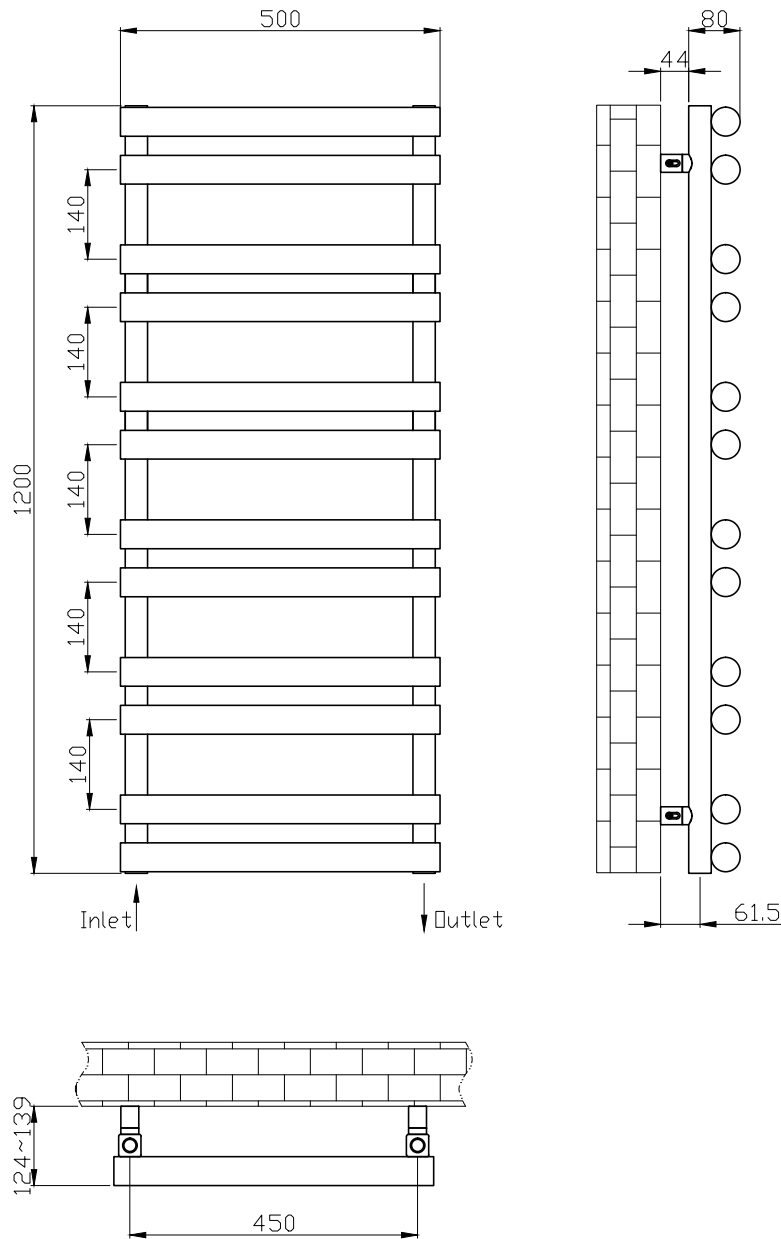

Phoenix

DESIGNED FOR YOU

Technical Data Sheet

Range: Radiators

Type: Totu

Code: RA294 RA297

Version/Date: v2 04/18

1200 x 500 Image Shown

Information:

Height	Width	Pipe Centres	Wall to Pipe Centres	Watts	BTU's	Code
1200	500	450	90	941	3210	RA297/RA294

This product is designed as a warmer of dry towels. Placing wet towels or garments on this product may result in the deterioration of the surface finish.

Notes: Drawings may not be to scale. All dimensions in mm unless otherwise stated. Information correct at time of printing but subject to change at any time.