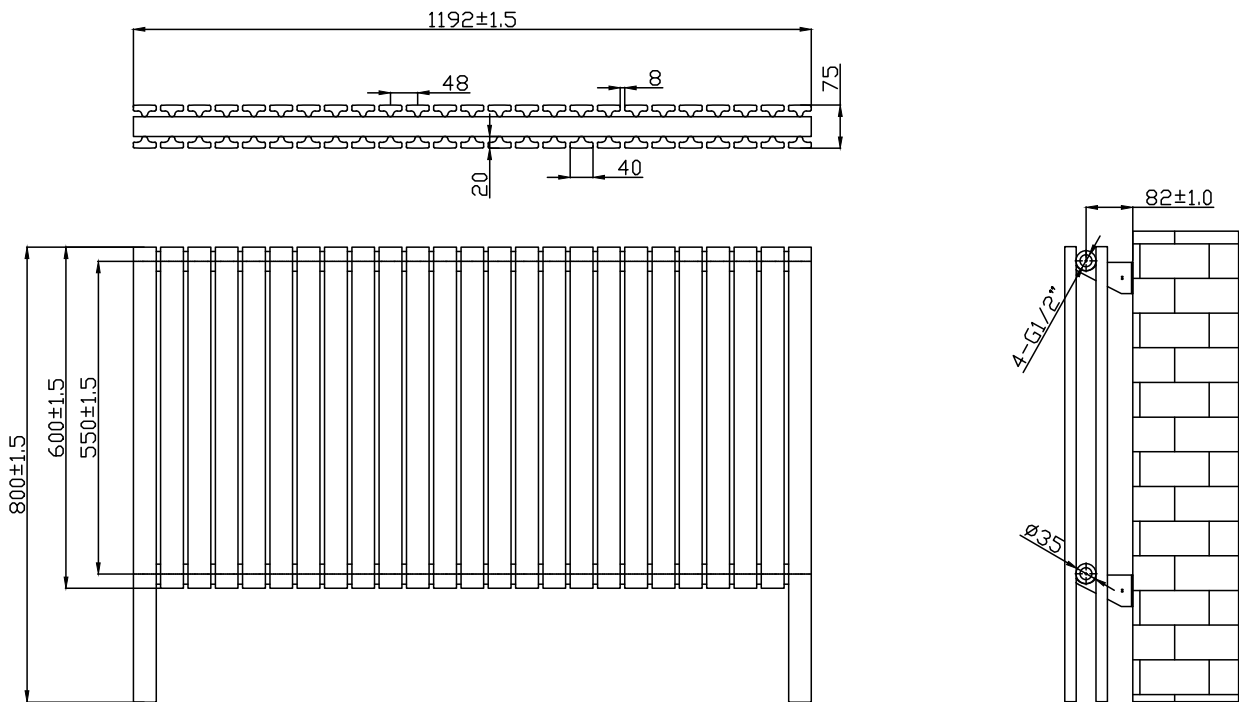

Phoenix

DESIGNED FOR YOU

Technical Data Sheet

Range: Radiators
 Type: Sienna
 Code: RA363
 Version/Date: v4 01/19

800 x 820 Image Shown

Information:

Height	Width	Tapping Centres	Wall to Pipe Centres	Watts	BTU's	Code
800	1200	1200	82	1773	6049	RA363

Notes: Drawings may not be to scale. All dimensions in mm unless otherwise stated. Information correct at time of printing but subject to change at any time.