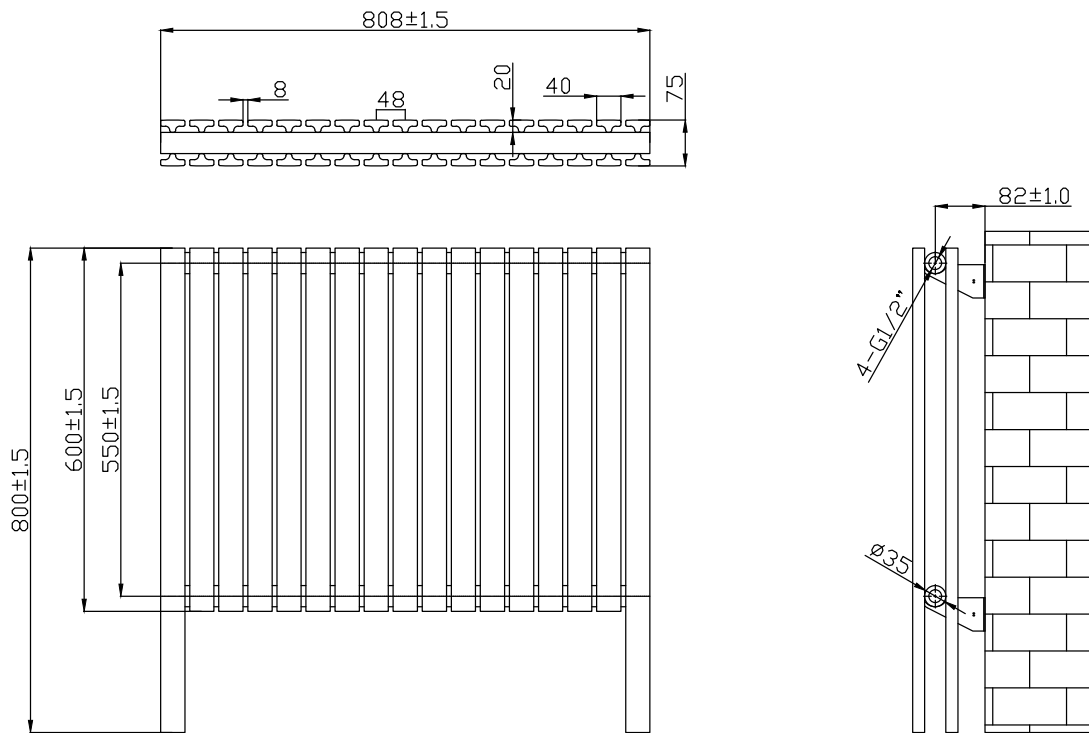

Phoenix

DESIGNED FOR YOU

Technical Data Sheet

Range:	Radiators
Type:	Sienna
Code:	RA361
Version/Date:	v4 01/19

800 x 820 Image Shown

Information:

Height	Width	Tapping Centres	Wall to Pipe Centres	Watts	BTU's	Code
800	820	820	82	1219	4158	RA361

Notes: Drawings may not be to scale. All dimensions in mm unless otherwise stated. Information correct at time of printing but subject to change at any time.