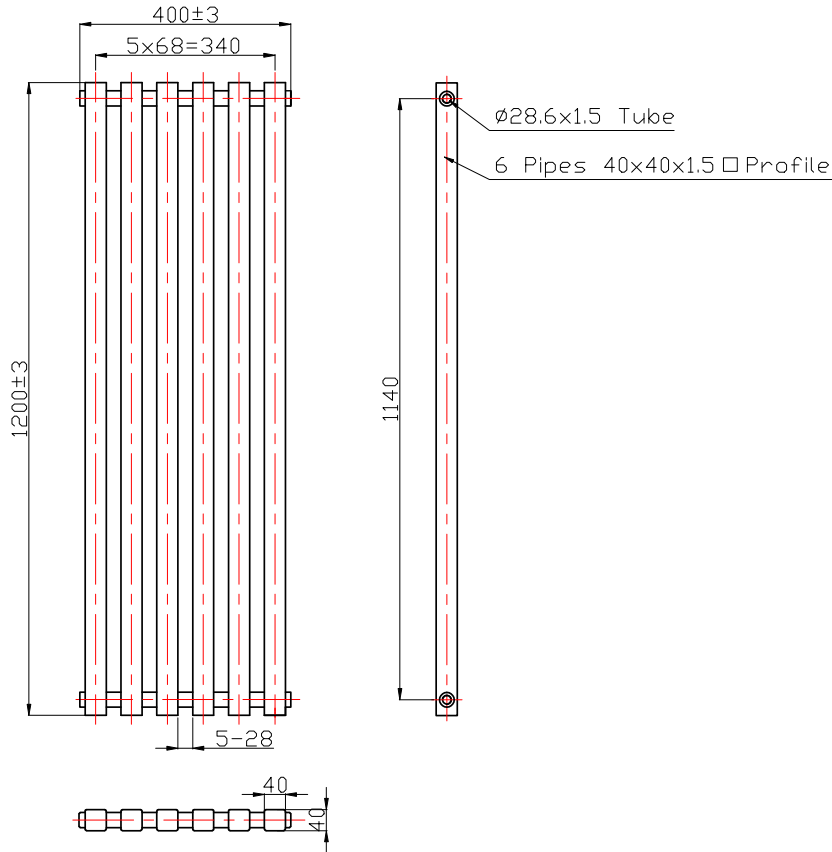

# Phoenix

DESIGNED FOR YOU

Technical Data Sheet

Range:	Radiators
Type:	Ava
Code:	RA066
Version/Date:	v2 01/19

### Information:

Height	Width	Tapping Centres	Wall to Pipe Centres	Watts	BTU's	Code
1200	400	400	51	602	2053	RA066

This product is designed as a warmer of dry towels. Placing wet towels or garments on this product may result in the deterioration of the surface finish.

Notes: Drawings may not be to scale. All dimensions in mm unless otherwise stated. Information correct at time of printing but subject to change at any time.