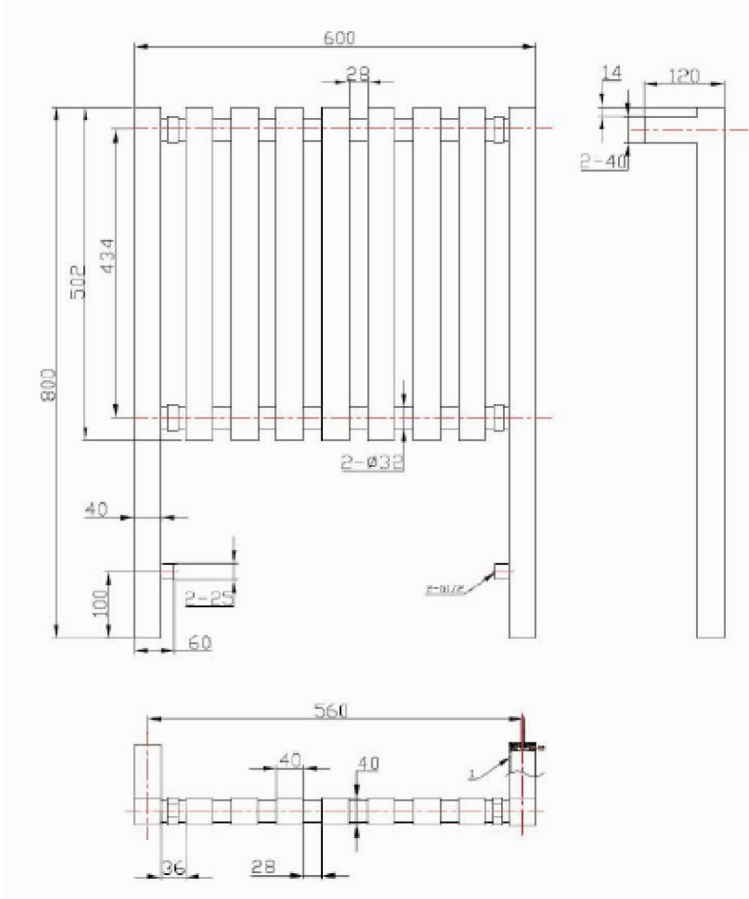

Phoenix

DESIGNED FOR YOU

Technical Data Sheet

Range:	Radiators
Type:	Ava
Code:	RA065
Version/Date:	v3 01/19

Information:

Height	Width	Tapping Centres	Wall to Pipe Centres	Watts	BTU's	Code
800	600	460	100	702	2395	RA065

Notes: Drawings may not be to scale. All dimensions in mm unless otherwise stated. Information correct at time of printing but subject to change at any time.