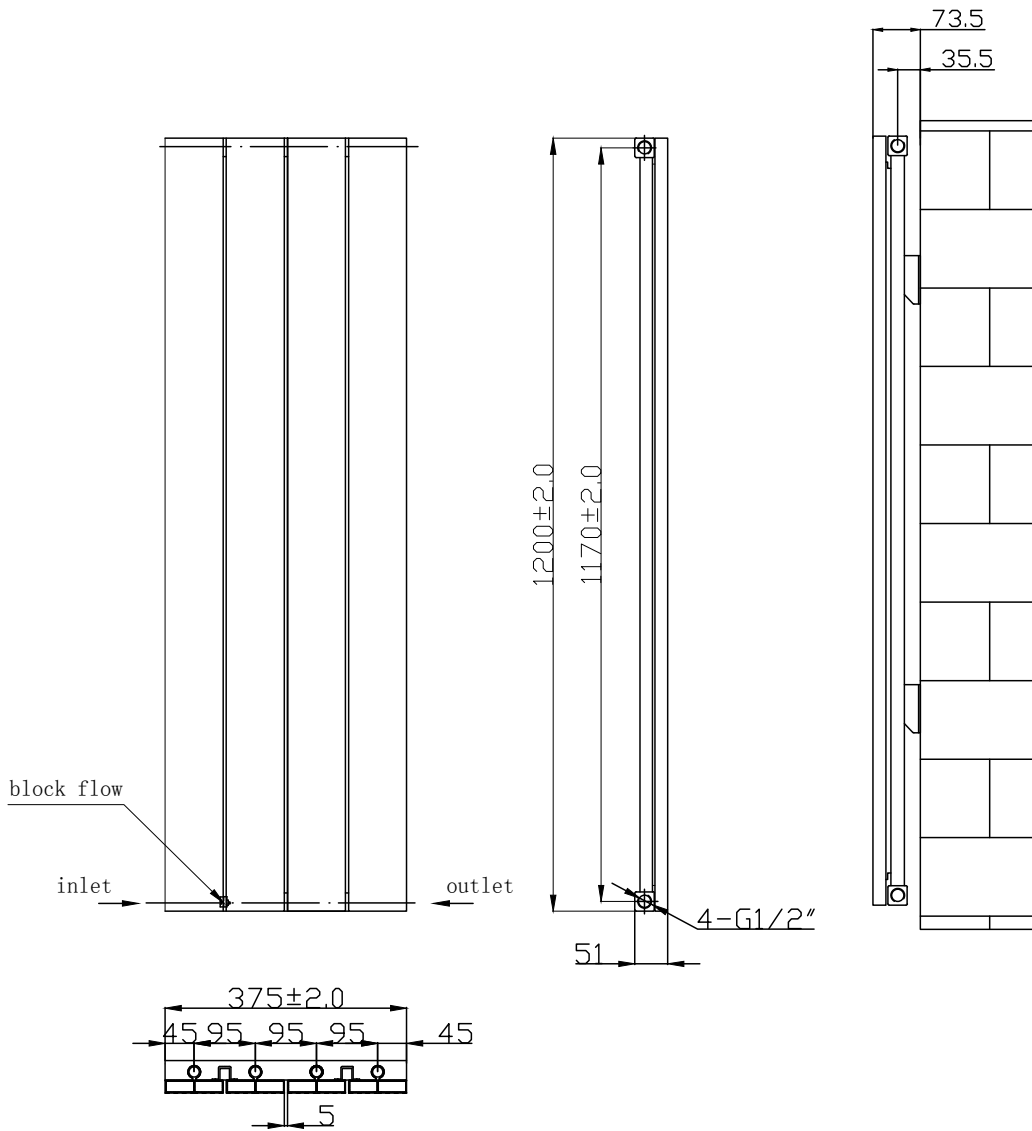

Phoenix

DESIGNED FOR YOU

Technical Data Sheet

Range: Radiators
 Type: Eon
 Code: RA650 RA655
 Version/Date: v1 01/19

1800 x 375 Image Shown

Information:

Height	Width	Tapping Centres	Wall to Pipe Centres	Watts	BTU's	Code
1200	375	375	45	754	2573	RA650 RA655

Notes: Drawings may not be to scale. All dimensions in mm unless otherwise stated. Information correct at time of printing but subject to change at any time.