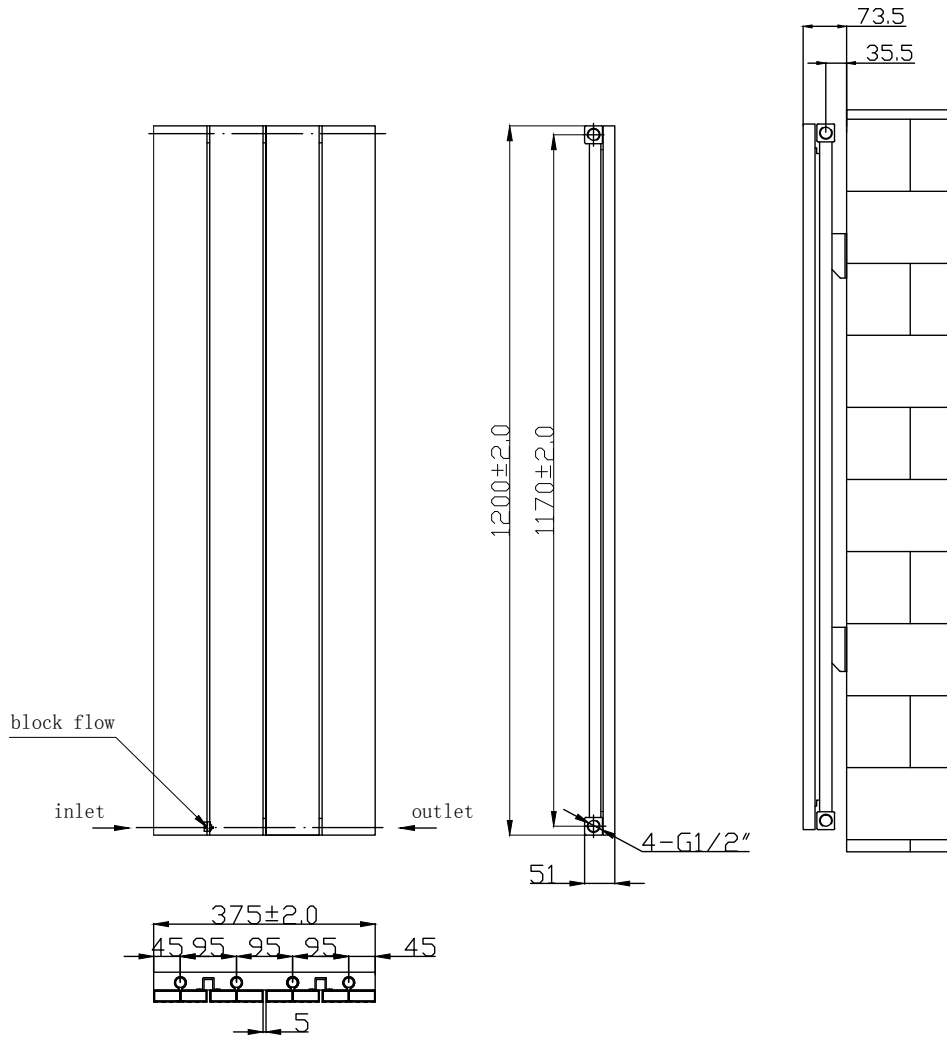

Phoenix

DESIGNED FOR YOU

Technical Data Sheet

Range: Radiators
 Type: Deckon
 Code: RA610 RA615
 Version/Date: v6 01/19

Information:

Height	Width	Tapping Centres	Wall to Pipe Centres	Watts	BTU's	Code
1200	375	375	45	465	2610	RA610/RA615

Notes: Drawings may not be to scale. All dimensions in mm unless otherwise stated. Information correct at time of printing but subject to change at any time.