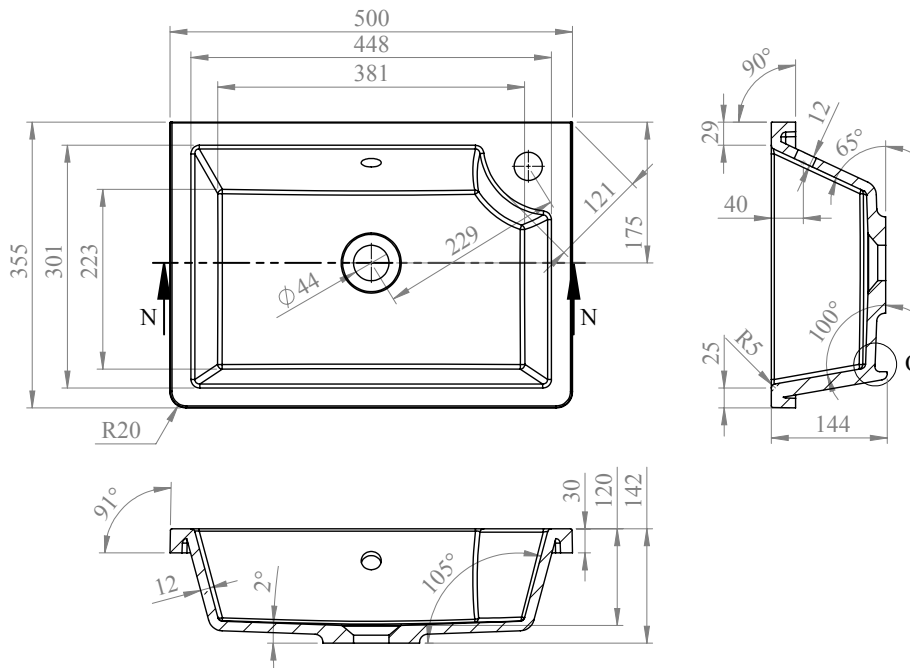

Phoenix

DESIGNED FOR YOU

Technical Data Sheet

Range: Furniture

Type: Arno 50 2 Drawer Floor Unit & Basin

Code: N080125TH N080425TH N080525TH N080725TH

Version/Date: v1 01/20

Information:
Mineral Cast Basin

Notes: Drawings may not be to scale. All dimensions in mm unless otherwise stated. Information correct at time of printing but subject to change at any time.