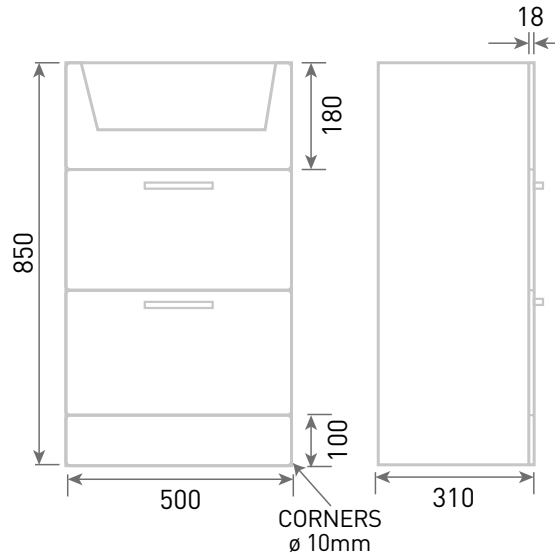

Phoenix

DESIGNED FOR YOU

Technical Data Sheet

Range: Furniture

Type: Arno 50 2 Drawer Floor Unit & Basin

Code: N080125TH N080425TH N080525TH N080725TH

Version/Date: v1 01/20

Information:
Mineral Cast Basin

Notes: Drawings may not be to scale. All dimensions in mm unless otherwise stated. Information correct at time of printing but subject to change at any time.