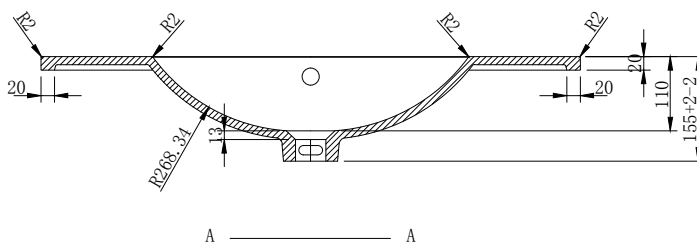

Phoenix

DESIGNED FOR YOU

Technical Data Sheet

Range: Furniture

Type: Avon 90 Floor Unit & Basin

Code: N050129TH N050729TH N050629TH

Version/Date: v1 01/20

Information:

Notes: Drawings may not be to scale. All dimensions in mm unless otherwise stated. Information correct at time of printing but subject to change at any time.