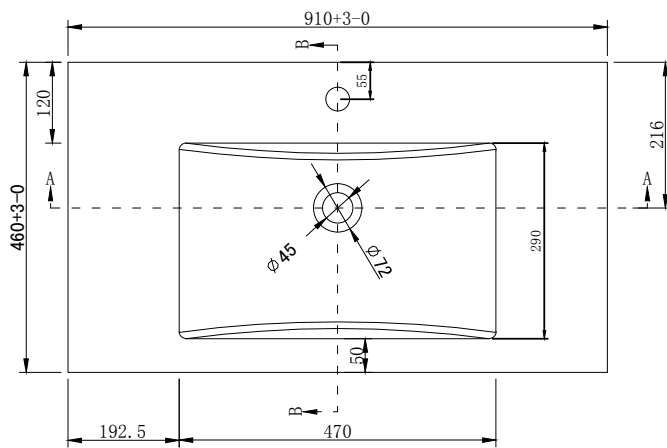

Phoenix

DESIGNED FOR YOU

Technical Data Sheet

Range: Furniture

Type: Avon 90 Floor Unit & Basin

Code: N050129TH N050729TH N050629TH

Version/Date: v1 01/20

Information:

Notes: Drawings may not be to scale. All dimensions in mm unless otherwise stated. Information correct at time of printing but subject to change at any time.