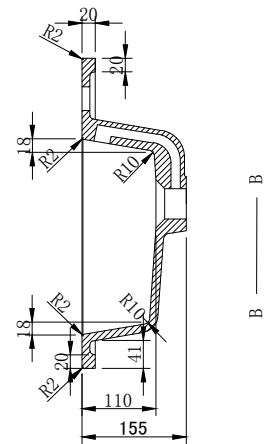

Phoenix

DESIGNED FOR YOU

Technical Data Sheet

Range: Furniture

Type: Avon 90 Floor Unit & Basin

Code: N050129TH N050729TH N050629TH

Version/Date: v1 01/20

Information:

Notes: Drawings may not be to scale. All dimensions in mm unless otherwise stated. Information correct at time of printing but subject to change at any time.