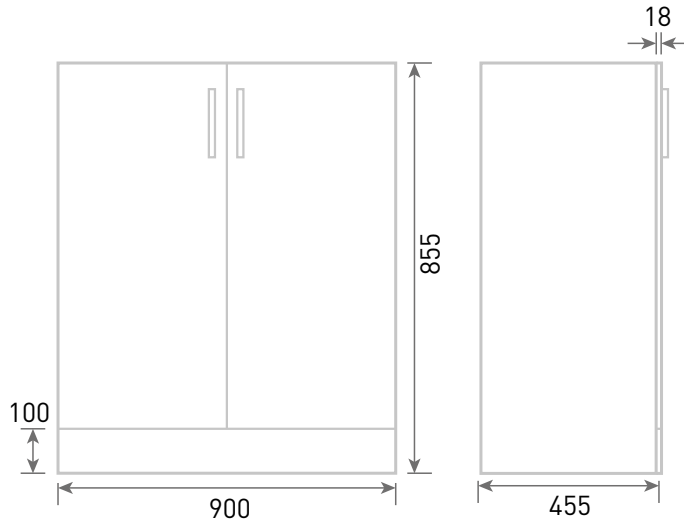

Phoenix

DESIGNED FOR YOU

Technical Data Sheet

Range: Furniture

Type: Avon 90 Floor Unit & Basin

Code: N050129TH N050729TH N050629TH

Version/Date: v1 01/20

Information:

Notes: Drawings may not be to scale. All dimensions in mm unless otherwise stated. Information correct at time of printing but subject to change at any time.