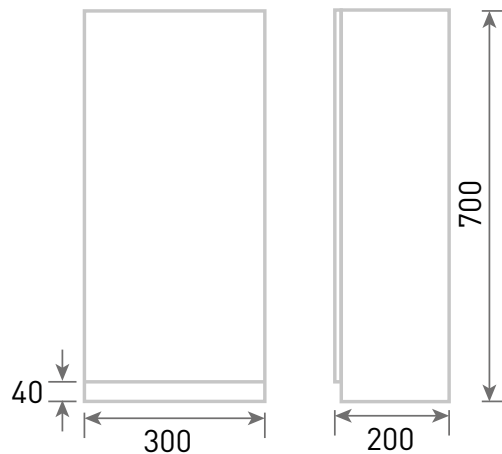

Phoenix

DESIGNED FOR YOU

Technical Data Sheet

Range: Furniture

Type: Lune Semi Column

Code: U040180 U040280 U040480 U040580 U040780

Version/Date: v1 01/20

Information:

Notes: Drawings may not be to scale. All dimensions in mm unless otherwise stated. Information correct at time of printing but subject to change at any time.