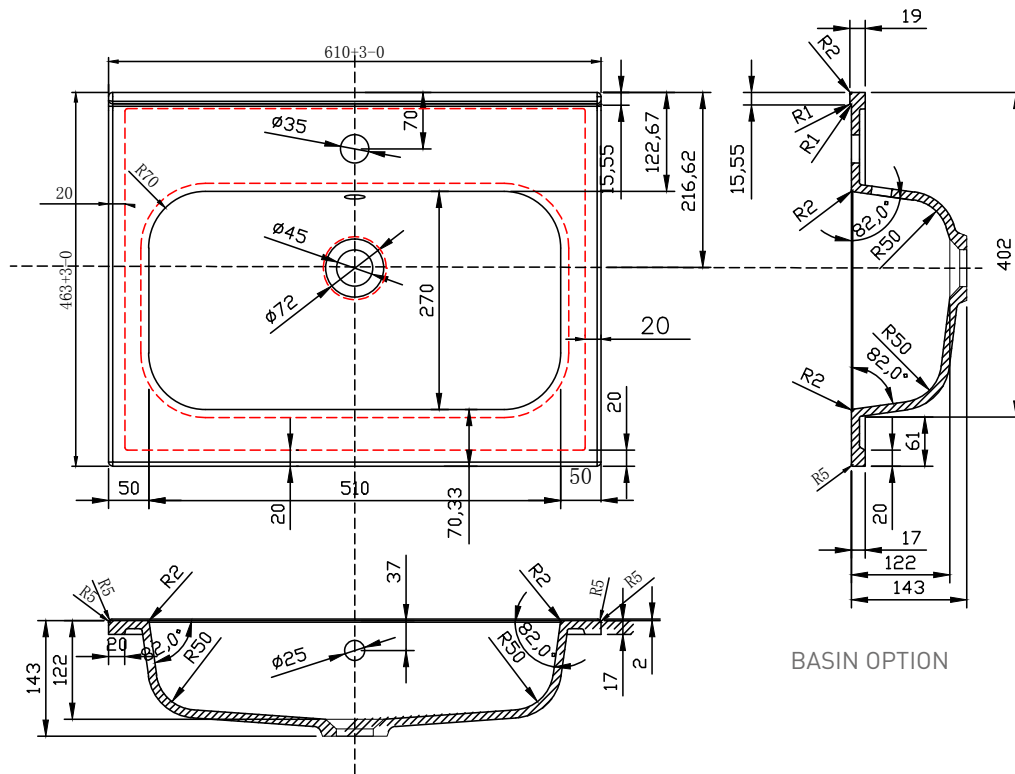

Phoenix

DESIGNED FOR YOU

Technical Data Sheet

Range: Furniture
 Type: Connect 60 Wall Hung Units
 Code: Basin=FU600-FU660 NH/TH Worktop=N100106-N100706
 Version/Date: v3 01/20

BASIN OPTION

Information:
 Mineral cast Basin or Worktop
 Soft-close drawer

Notes: Drawings may not be to scale. All dimensions in mm unless otherwise stated. Information correct at time of printing but subject to change at any time.