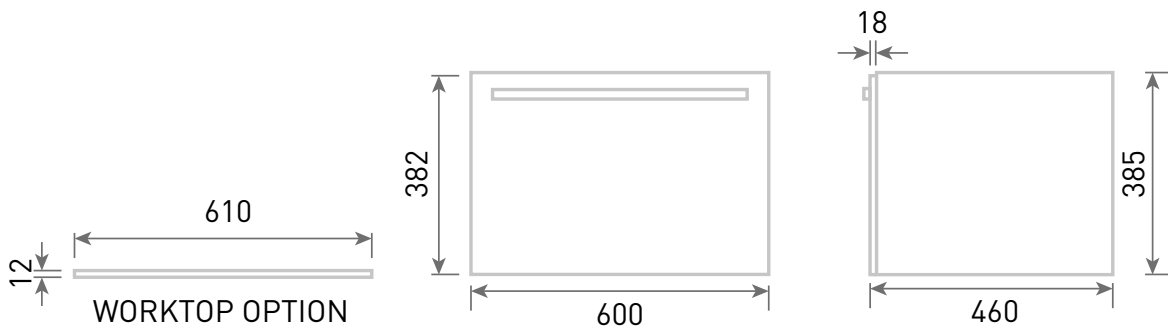

Phoenix

DESIGNED FOR YOU

Technical Data Sheet

Range: Furniture
 Type: Connect 60 Wall Hung Units
 Code: Basin=FU600-FU660 NH/TH Worktop=N100106-N100706
 Version/Date: v3 01/20

BASIN OPTION

Information:
 Mineral cast Basin or Worktop
 Soft-close drawer

Notes: Drawings may not be to scale. All dimensions in mm unless otherwise stated. Information correct at time of printing but subject to change at any time.