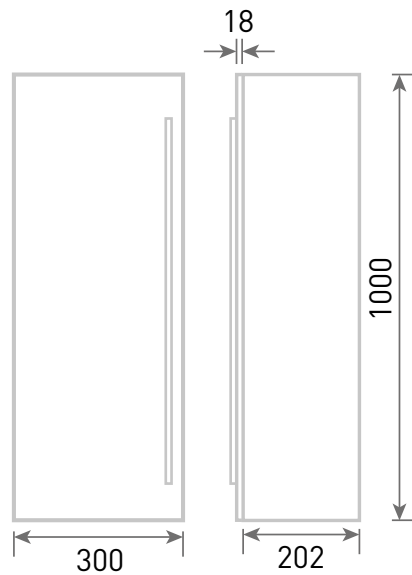

# Phoenix

DESIGNED FOR YOU

Technical Data Sheet

Range:	Furniture
Type:	I-Zone - Semi Column
Code:	N010980 N011080 N011280 N011180
Version/Date:	v1 01/20

Notes: Drawings may not be to scale. All dimensions in mm unless otherwise stated. Information correct at time of printing but subject to change at any time.