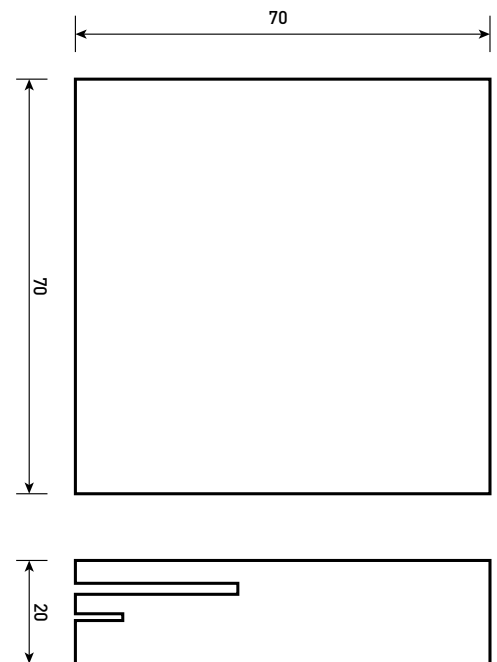

Phoenix

DESIGNED FOR YOU

Technical Data Sheet

Range: Brassware
Type: ID Series
Code: ID024
Version/Date: v3 08/19

Information:

We recommend that, due to the cartridge location, this tap is installed to allow service access from under the bath.

Notes: Drawings may not be to scale. All dimensions in mm unless otherwise stated. Information correct at time of printing but subject to change at any time.