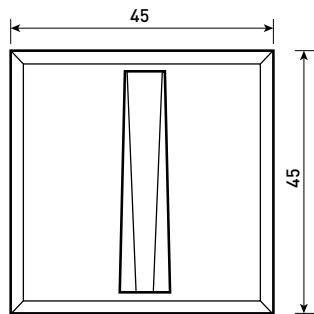

Phoenix

DESIGNED FOR YOU

Technical Data Sheet

Range: Brassware
Type: ID Series
Code: ID024
Version/Date: v3 08/19

Information:

We recommend that, due to the cartridge location, this tap is installed to allow service access from under the bath.

Notes: Drawings may not be to scale. All dimensions in mm unless otherwise stated. Information correct at time of printing but subject to change at any time.