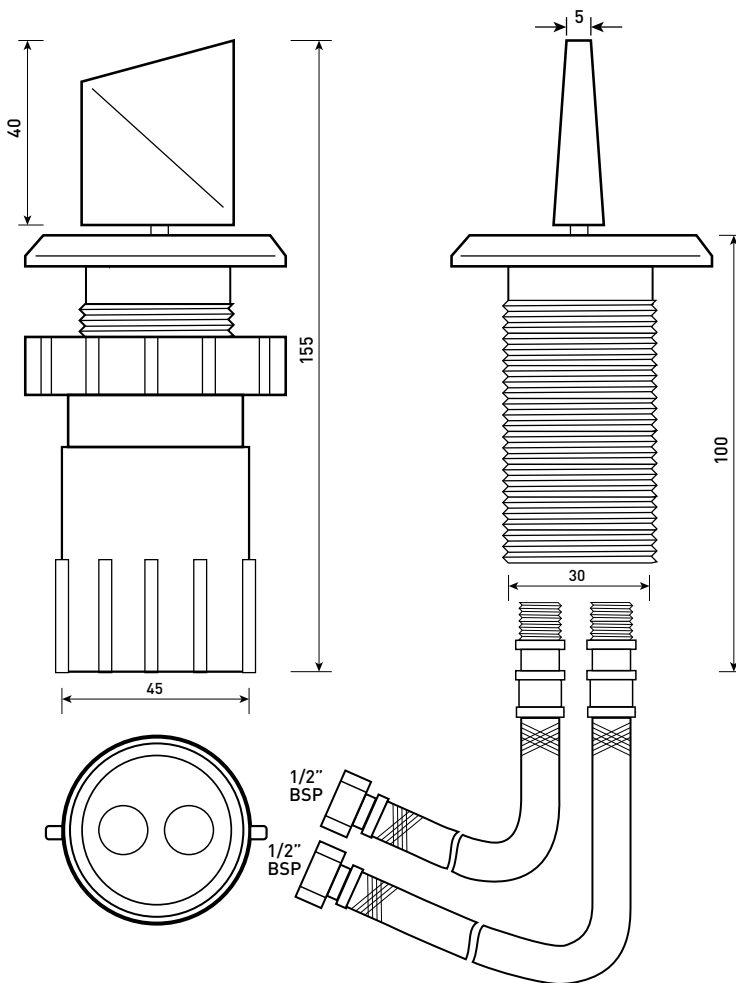

Phoenix

DESIGNED FOR YOU

Technical Data Sheet

Range: Brassware
Type: ID Series
Code: ID024
Version/Date: v3 08/19

Information:

We recommend that, due to the cartridge location, this tap is installed to allow service access from under the bath.

Notes: Drawings may not be to scale. All dimensions in mm unless otherwise stated. Information correct at time of printing but subject to change at any time.