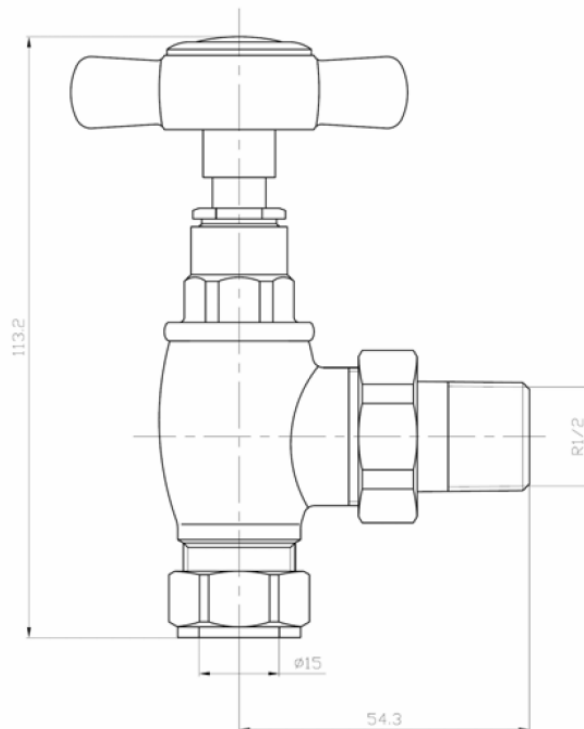

# Phoenix

DESIGNED FOR YOU

Technical Data Sheet

Range: Radiator Valves

Type: Traditional Angled Radiator Valves

Code: VA005

Version/Date: v2 07/19

Notes: Drawings may not be to scale. All dimensions in mm unless otherwise stated. Information correct at time of printing but subject to change at any time.