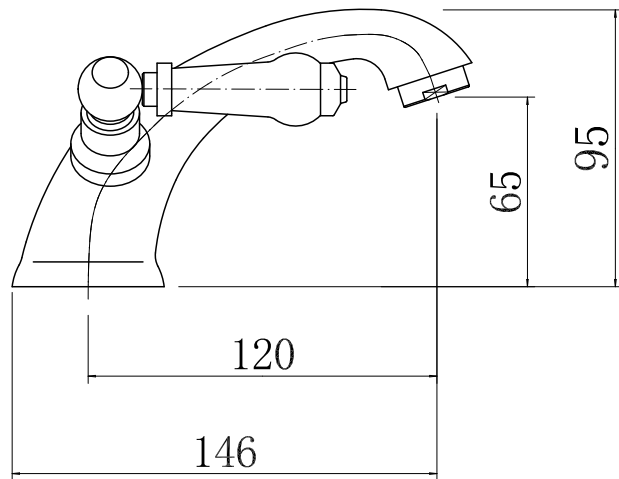

Phoenix

DESIGNED FOR YOU

Technical Data Sheet

Range: Brassware

Type: YO Series

Code: Y0009

Version/Date: v4 06/19

Information:

0.2Bar(L/min)	0.5Bar(L/min)	1Bar(L/min)	2Bar(L/min)	3Bar(L/min)
9.5	15.4	21.8	29.4	38.8

Finishes:

Chrome

Guarantee/Aftercare: During installation extra care must be taken to avoid damaging the fittings. We provide a guarantee against faulty manufacture or materials (excluding serviceable parts), providing they have been installed, cared for and used in accordance with our instructions and good plumbing practice. We recommend that all brassware is installed to allow access to serviceable parts as we cannot accept responsibility in the event that access is required.

Notes: Drawings may not be to scale. All dimensions in mm unless otherwise stated. Information correct at time of printing but subject to change at any time.