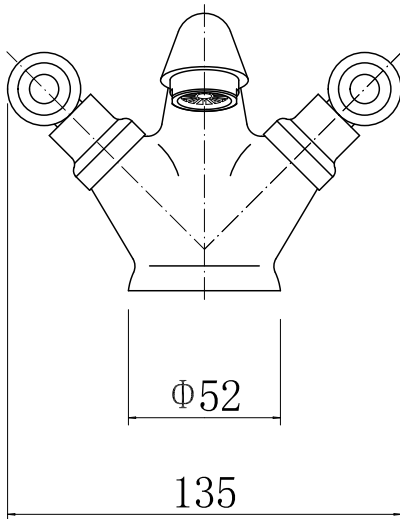

Phoenix

DESIGNED FOR YOU

Technical Data Sheet

Range: Brassware

Type: YO Series

Code: Y0009

Version/Date: v4 06/19

Information:

Notes: Drawings may not be to scale. All dimensions in mm unless otherwise stated. Information correct at time of printing but subject to change at any time.