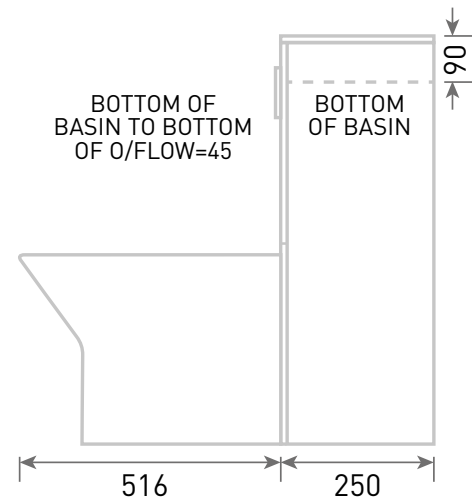

Phoenix

DESIGNED FOR YOU

Technical Data Sheet

Range: Furniture

Type: i-basin

Code: FU800-FU805

Version/Date: v1 01/19

Information:

Basin unit
WC unit
One piece basin/WC top
Dual flush concealed cistern
Megan BTW pan & soft-close seat
Reversible design

Guarantee/Aftercare: During installation extra care must be taken to avoid damaging the fittings. We provide a guarantee against faulty manufacture or materials (excluding serviceable parts), providing they have been installed, cared for and used in accordance with our instructions and good plumbing practice.