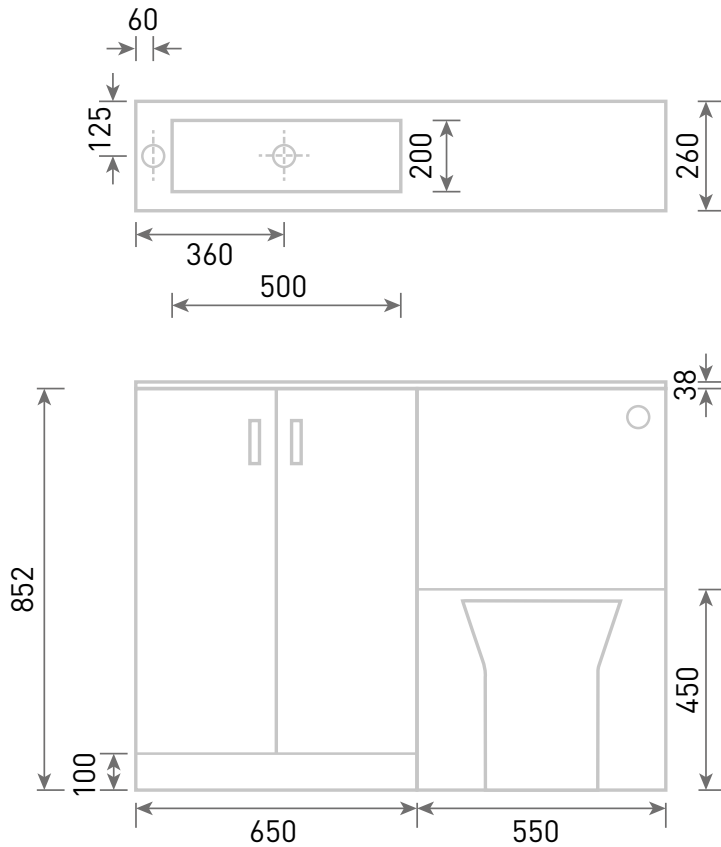

Phoenix

DESIGNED FOR YOU

Technical Data Sheet

Range: Furniture

Type: i-basin

Code: FU800-FU805

Version/Date: v1 01/19

Information:

Basin unit
WC unit
One piece basin/WC top
Dual flush concealed cistern
Megan BTW pan & soft-close seat
Reversible design

Guarantee/Aftercare: During installation extra care must be taken to avoid damaging the fittings. We provide a guarantee against faulty manufacture or materials (excluding serviceable parts), providing they have been installed, cared for and used in accordance with our instructions and good plumbing practice.