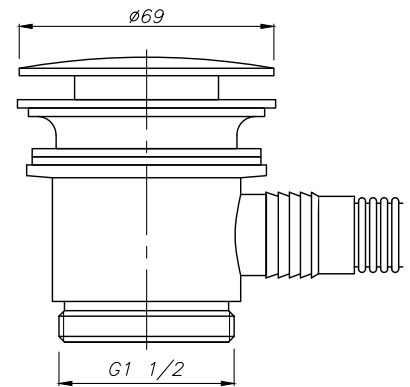

Phoenix

DESIGNED FOR YOU

Technical Data Sheet

Range: Showering Solutions

Type: Touch Matteo - Doccia 62

Code: DOC62

Version/Date: v1 01/19

Information:
High Pressure

Notes: Drawings may not be to scale. All dimensions in mm unless otherwise stated. Information correct at time of printing but subject to change at any time.