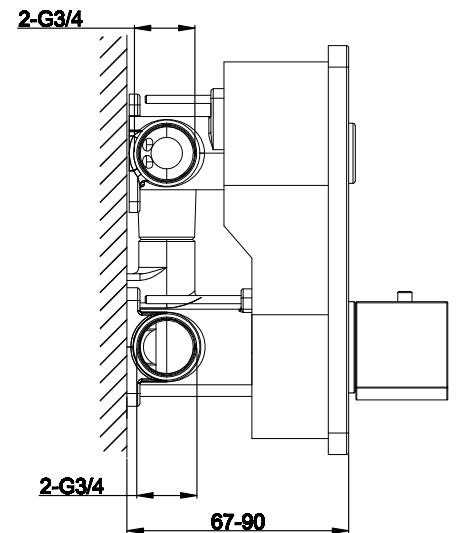

Phoenix

DESIGNED FOR YOU

Technical Data Sheet

Range: Showering Solutions

Type: Touch Matteo - Doccia 62

Code: DOC62

Version/Date: v1 01/19

Information:
High Pressure

Notes: Drawings may not be to scale. All dimensions in mm unless otherwise stated. Information correct at time of printing but subject to change at any time.