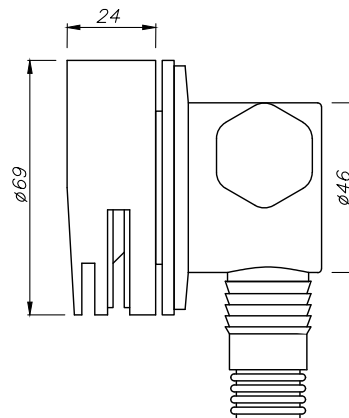

Phoenix

DESIGNED FOR YOU

Technical Data Sheet

Range: Showering Solutions

Type: Touch Matteo - Doccia 62

Code: DOC62

Version/Date: v1 01/19

Information:
High Pressure

Notes: Drawings may not be to scale. All dimensions in mm unless otherwise stated. Information correct at time of printing but subject to change at any time.