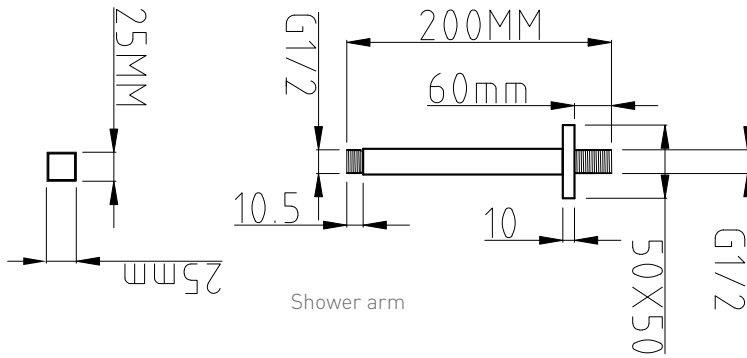

Phoenix

DESIGNED FOR YOU

Technical Data Sheet

Range: Showering Solutions

Type: Touch Matteo - Doccia 62

Code: DOC62

Version/Date: v1 01/19

Information:
High Pressure

Notes: Drawings may not be to scale. All dimensions in mm unless otherwise stated. Information correct at time of printing but subject to change at any time.