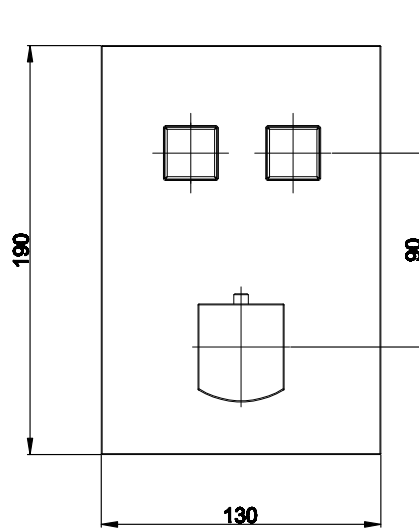

Phoenix

DESIGNED FOR YOU

Technical Data Sheet

Range: Showering Solutions

Type: Touch Matteo - Doccia 62

Code: DOC62

Version/Date: v1 01/19

Information:
High Pressure

Notes: Drawings may not be to scale. All dimensions in mm unless otherwise stated. Information correct at time of printing but subject to change at any time.