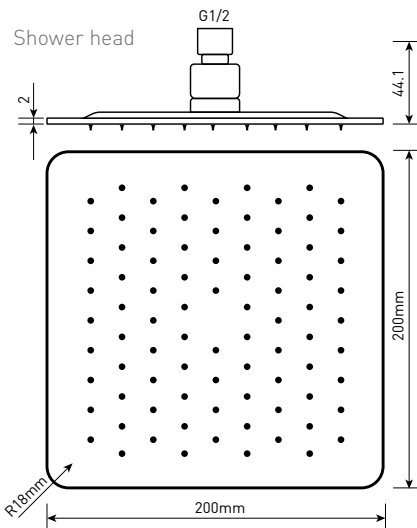

Phoenix

DESIGNED FOR YOU

Technical Data Sheet

Range: Showering Solutions

Type: Touch Matteo - Doccia 62

Code: DOC62

Version/Date: v1 01/19

Information:
High Pressure

Notes: Drawings may not be to scale. All dimensions in mm unless otherwise stated. Information correct at time of printing but subject to change at any time.