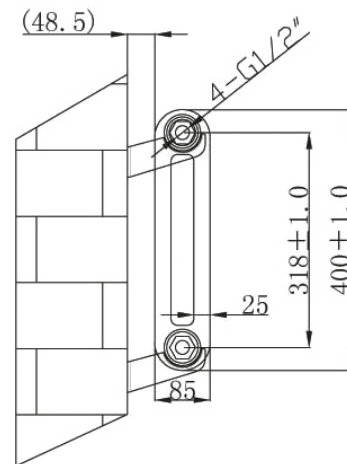

Phoenix

DESIGNED FOR YOU

Technical Data Sheet

Range: Radiators
 Type: Lilly
 Code: RA030 RA140
 Version/Date: v3 01/19

1800 x 437 Model

600 x 1032 Model

Information:

Height	Width	Tapping Centres	Wall to Pipe Centres	Watts	BTU's	Code
400	1032	1032	75	960	3276	RA030/RA140

Notes: Drawings may not be to scale. All dimensions in mm unless otherwise stated. Information correct at time of printing but subject to change at any time.