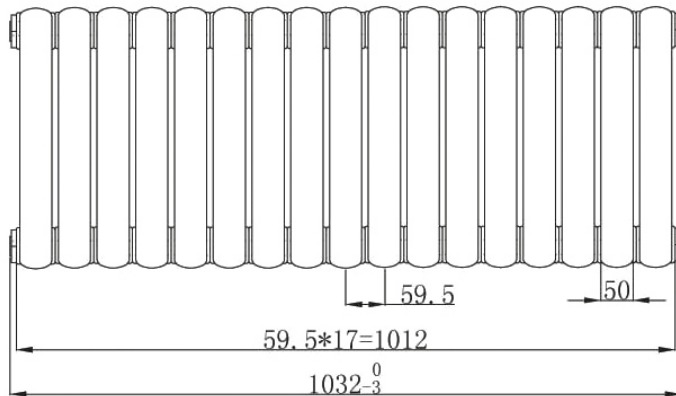

Phoenix

DESIGNED FOR YOU

Technical Data Sheet

Range: Radiators
 Type: Lilly
 Code: RA030 RA140
 Version/Date: v3 01/19

1800 x 437 Model

600 x 1032 Model

Information:

Height	Width	Tapping Centres	Wall to Pipe Centres	Watts	BTU's	Code
400	1032	1032	75	960	3276	RA030/RA140

Notes: Drawings may not be to scale. All dimensions in mm unless otherwise stated. Information correct at time of printing but subject to change at any time.