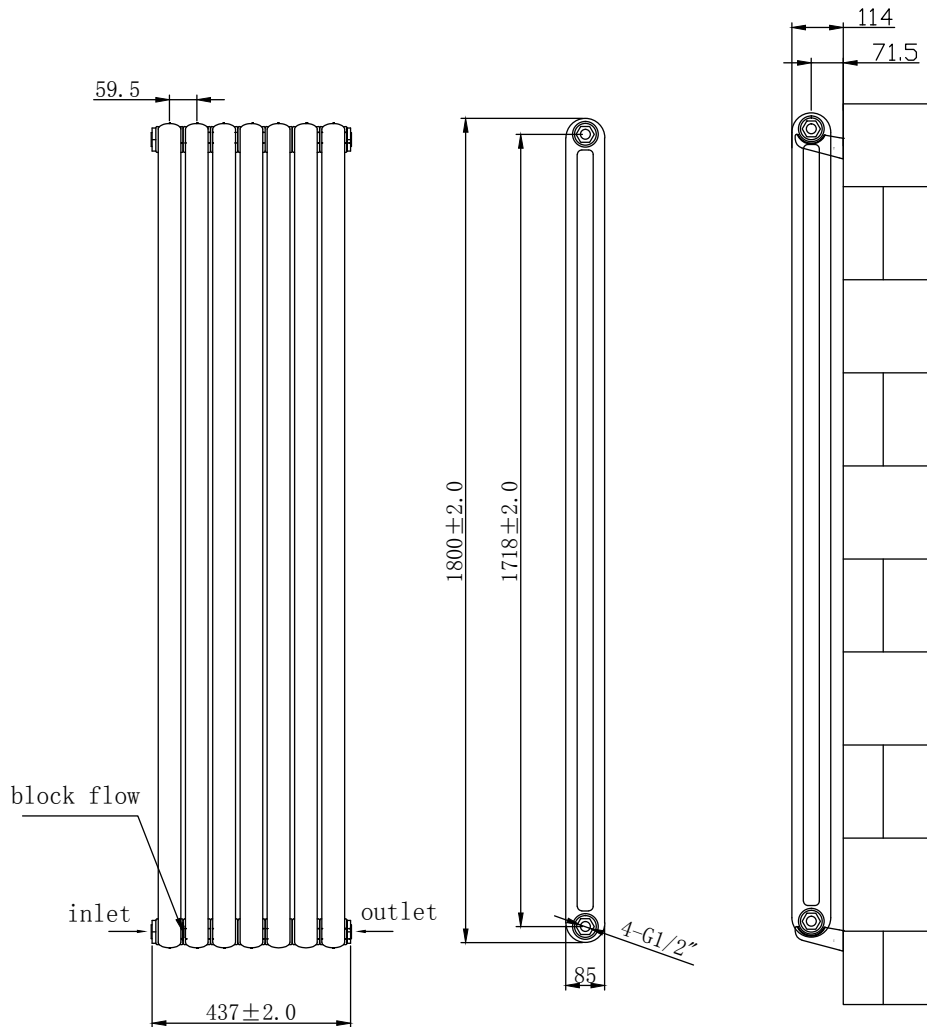

Phoenix

DESIGNED FOR YOU

Technical Data Sheet

Range: Radiators

Type: Lilly

Code: RA035 RA145

Version/Date: v4 01/19

Information:

Height	Width	Tapping Centres	Wall to Pipe Centres	Watts	BTU's	Code
1800	437	437	75	1815	6191	RA035/RA145

Guarantee/Aftercare: During installation extra care must be taken to avoid damaging the fittings. We provide a guarantee against faulty manufacture or materials (excluding serviceable parts), providing they have been installed, cared for and used in accordance with our instructions and good plumbing practice. All products installed in a commercial environment carry a 12 month guarantee. We cannot be held responsible for the use of incorrect dimensions shown for first fix without the actual products on site. All dimensions stated are nominal and are subject to manufacturing tolerances.

Notes: Drawings may not be to scale. All dimensions in mm unless otherwise stated. Information correct at time of printing but subject to change at any time.