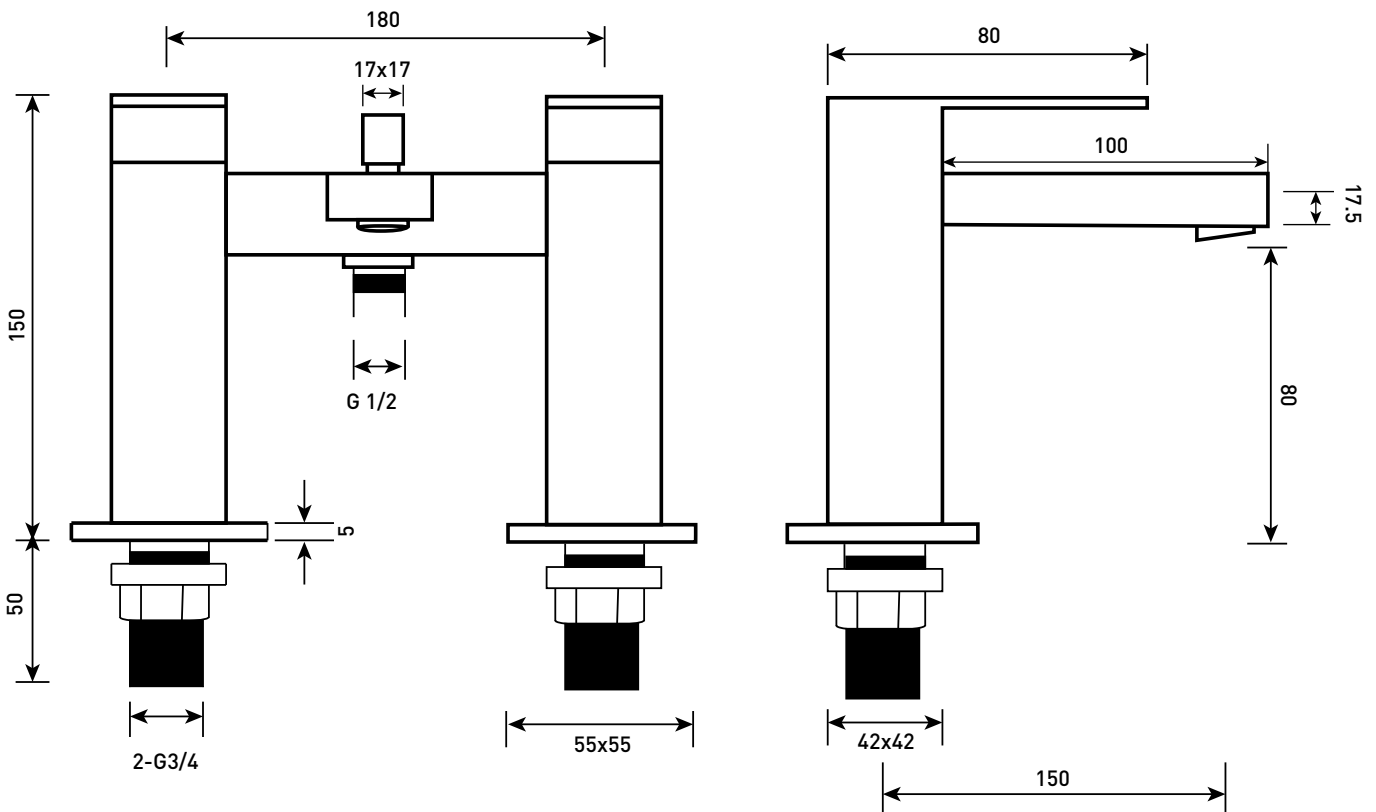

Phoenix

DESIGNED FOR YOU

Technical Data Sheet

Range: Brassware
 Type: CU Series
 Code: CU019
 Version/Date: v3 12/18

Information:

0.2Bar(L/min)	0.5Bar(L/min)	1Bar(L/min)	2Bar(L/min)	3Bar(L/min)
14.2	21.5	31.2	36.8	

Notes: Drawings may not be to scale. All dimensions in mm unless otherwise stated. Information correct at time of printing but subject to change at any time.