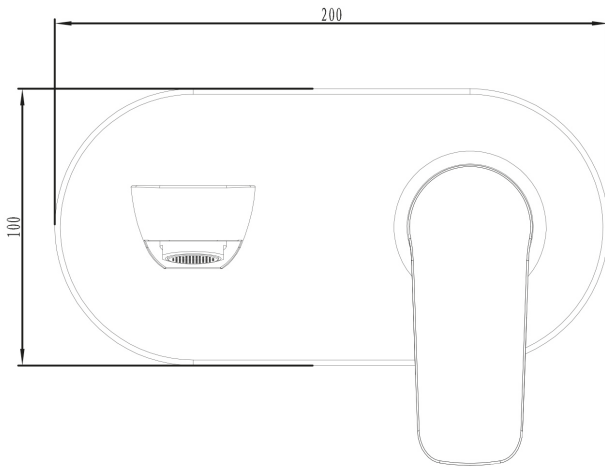

Phoenix

DESIGNED FOR YOU

Technical Data Sheet

Range: Brassware - Sonia
 Type: 2 Hole Wall Basin Mixer
 Code: S0006
 Version/Date: v3 12/17

Information:

0.2Bar(L/min)	0.5Bar(L/min)	1Bar(L/min)	2Bar(L/min)	3Bar(L/min)
4.0	6.4	9.2	13.3	16.3

Notes: Drawings may not be to scale. All dimensions in mm unless otherwise stated. Information correct at time of printing but subject to change at any time.