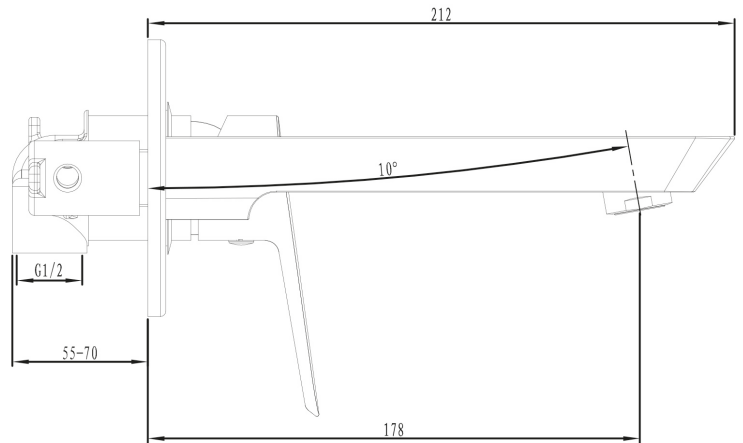

Phoenix

DESIGNED FOR YOU

Technical Data Sheet

Range: Brassware - Sonia
 Type: 2 Hole Wall Basin Mixer
 Code: S0006
 Version/Date: v3 12/17

Information:

0.2Bar(L/min)	0.5Bar(L/min)	1Bar(L/min)	2Bar(L/min)	3Bar(L/min)
4.0	6.4	9.2	13.3	16.3

Notes: Drawings may not be to scale. All dimensions in mm unless otherwise stated. Information correct at time of printing but subject to change at any time.