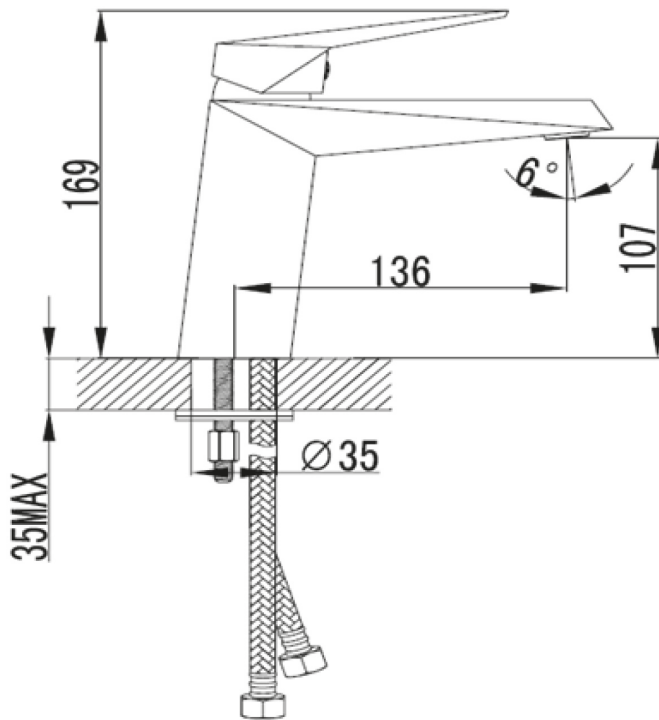

Phoenix

DESIGNED FOR YOU

Technical Data Sheet

Range: Brassware
 Type: Heidi Basin Mono Mixer
 Code: ID009
 Version/Date: v2 07/17

Information:

0.2Bar(L/min)	0.5Bar(L/min)	1Bar(L/min)	2Bar(L/min)	3Bar(L/min)
3.9	6.7	9.5	13.8	17

Notes: Drawings may not be to scale. All dimensions in mm unless otherwise stated. Information correct at time of printing but subject to change at any time.