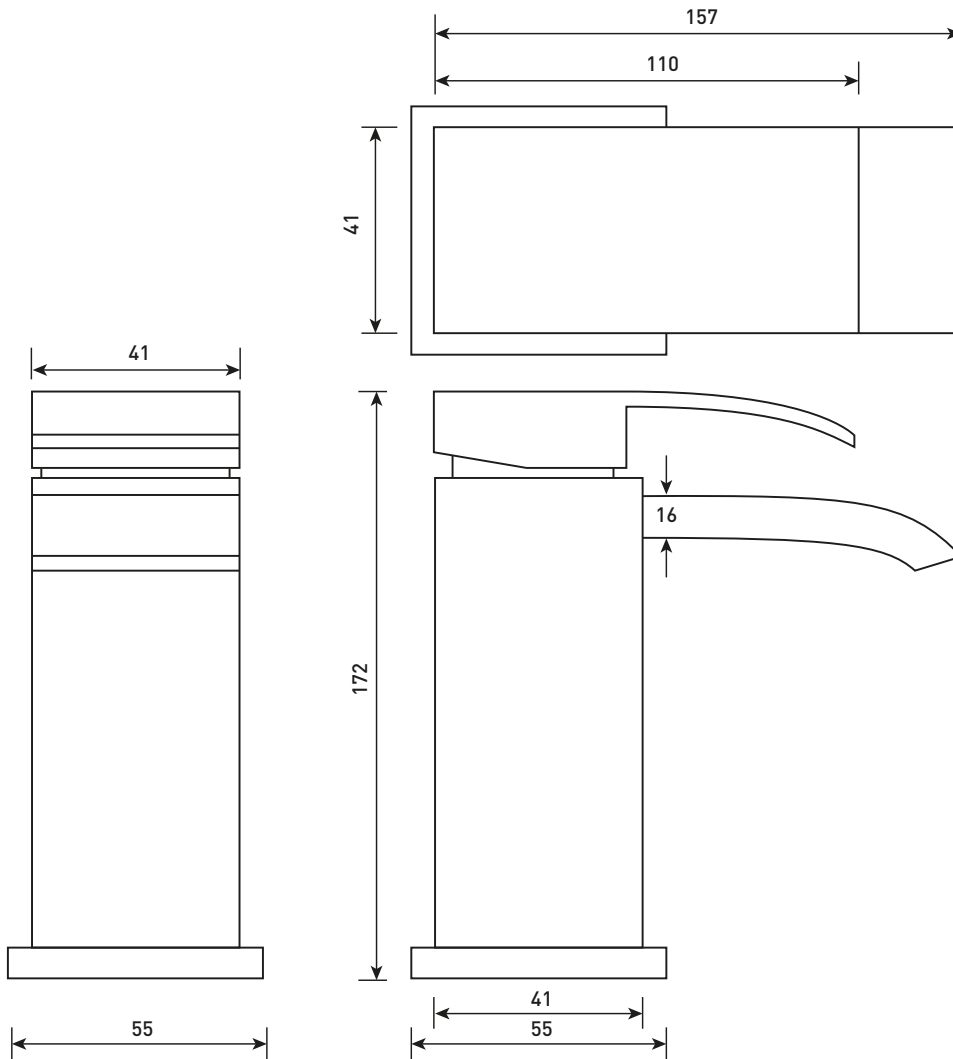

Phoenix

DESIGNED FOR YOU

Technical Data Sheet

Range: Brassware
 Type: VK Single Lever Basin Mono
 Code: VK009
 Version/Date: v1 3/16

Information:

| 0.2Bar(L/min) | 0.5Bar(L/min) | 1Bar(L/min) | 2Bar(L/min) | 3Bar(L/min) |
|---------------|---------------|-------------|-------------|-------------|
| 5.3 | 8.3 | 12.1 | 16.5 | 20 |

Notes: Drawings may not be to scale. All dimensions in mm unless otherwise stated. Information correct at time of printing but subject to change at any time.